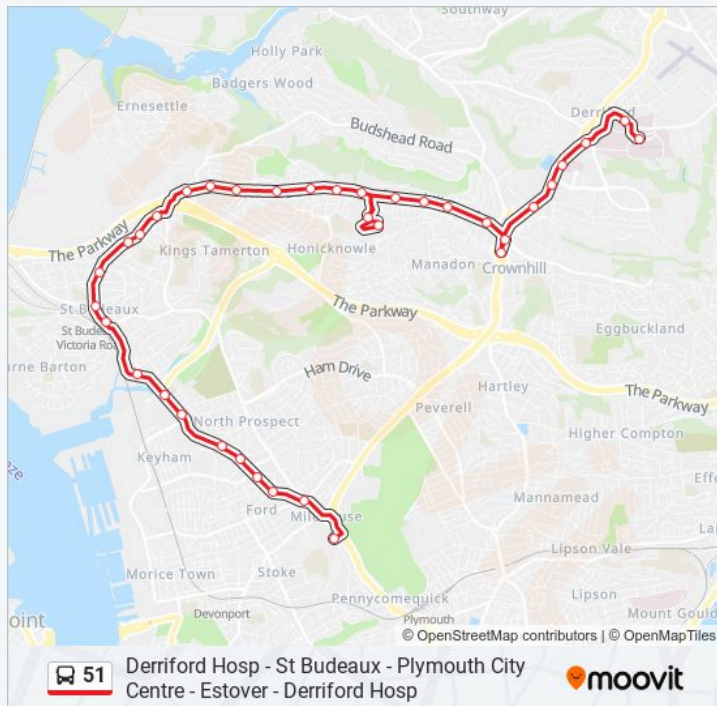

Direction: Milehouse

36 stops

[VIEW LINE SCHEDULE](#)

Derriford Hospital, Derriford
Rowans, Derriford
Derriford Roundabout, Derriford
Derriford Retail Park, Crownhill
William Prance Road, Crownhill
Charlton Road, Crownhill

Wolseley Road Shops, North Prospect

Greatlands Place, North Prospect

Queens House, Ford

Bus Depot, Milehouse

51 bus Info

Direction: Milehouse

Stops: 36

Trip Duration: 31 min

Line Summary:

Direction: Plymouth City Centre

43 stops

51 bus Time Schedule

Plymouth City Centre Route Timetable:

Derriford Hospital, Derriford

Rowans, Derriford

Derriford Roundabout, Derriford