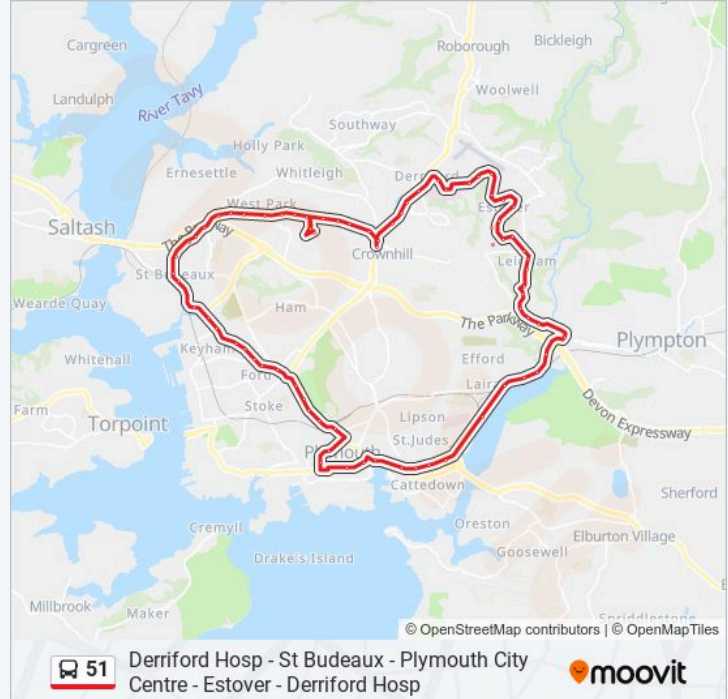

Queens House, Ford

Milehouse Central Park, Milehouse

Cuffe Road, Milehouse

De La Hay Avenue, Pennycomequick

Pilgrims Mews, Pennycomequick

Railway Station, Plymouth

Western Approach Flats, Plymouth City Centre

Western Approach, Plymouth City Centre

Royal Parade, Plymouth City Centre (A16)

Viaduct, Plymouth City Centre

Exeter Street, Plymouth City Centre

Friary Park, Cattedown

Cattedown Roundabout, Cattedown

Higher Stert Terrace, Cattedown

Grenville Road, Prince Rock

Lanhydrock Road, Laira

Laira Flyover, Laira

Military Road, Crabtree

Crabtree Riversleigh, Crabtree
Marsh Mills Crabtree, Crabtree
Argosy House, Marsh Mills
Parkway Retail Park, Marsh Mills
Parkway Court, Marsh Mills
Barnstaple Close South, Leigham
Dartington Walk, Leigham
Leigham Windmill, Leigham
Mothecombe Walk, Leigham
Cockington Close, Leigham
Hallerton Close, Leigham
Asda, Estover
Leypark Drive, Estover
Keswick Crescent, Estover
Yewdale Gardens, Estover
Tor Bridge High, Estover
Wentwood Gardens, Estover
Patterdale Close, Estover
Dockray Close, Estover
Rogate Drive, Estover
Marjons Footpath, Estover
Research Way, Derriford
Derriford Hospital, Derriford

Direction: Milehouse

36 stops

[VIEW LINE SCHEDULE](#)

Derriford Hospital, Derriford
Rowans, Derriford
Derriford Roundabout, Derriford
Derriford Retail Park, Crownhill
William Prance Road, Crownhill
Charlton Road, Crownhill