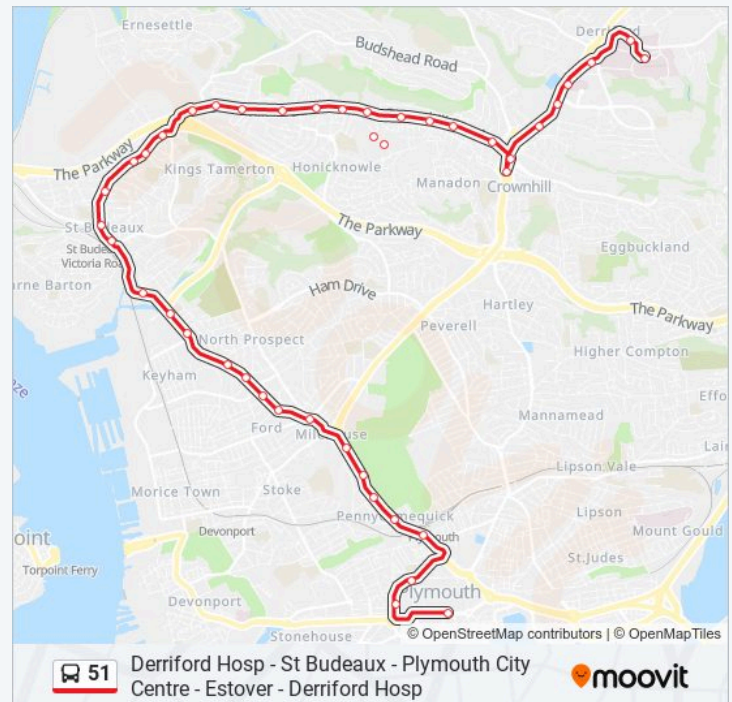

Line Summary:

Direction: Plymouth City Centre

43 stops

51 bus Time Schedule

Plymouth City Centre Route Timetable:

Derriford Hospital, Derriford

Rowans, Derriford

Derriford Roundabout, Derriford

St Budeaux Square 2, St Budeaux

Harbour Avenue, Camels Head

Camels Head School, Camels Head

Camels Head

Cookworthy Road, North Prospect

Sunday	18:25
Monday	17:45 - 23:05
Tuesday	17:45 - 23:05
Wednesday	17:45 - 23:05
Thursday	17:45 - 23:05
Friday	17:45 - 23:05
Saturday	17:43 - 23:05

51 bus Info

Direction: Plymouth City Centre

Stops: 43

Trip Duration: 44 min

Line Summary:

Austin Avenue, North Prospect

Wolseley Road Shops, North Prospect

Greatlands Place, North Prospect