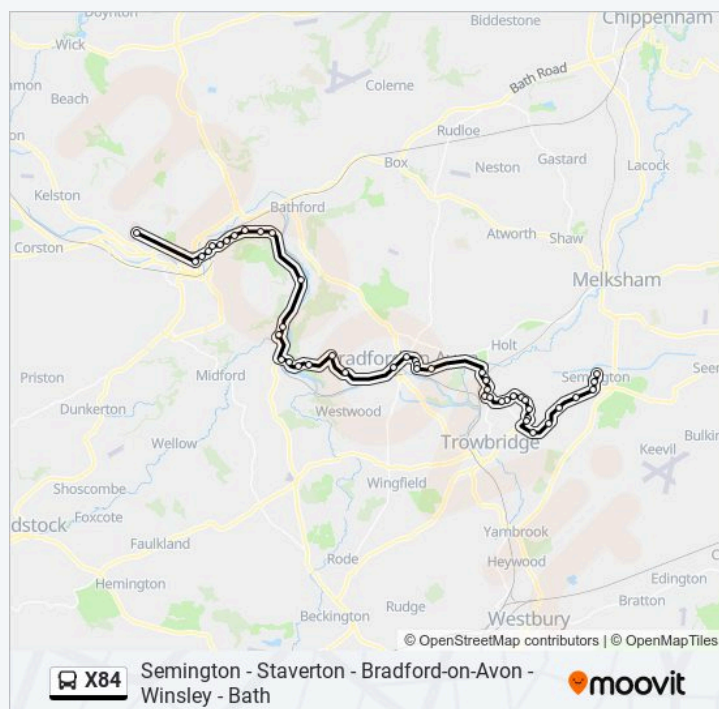

Village, Claverton

Aqueduct, Monkton Combe

Viaduct Hotel, Limpley Stoke

River Bridge, Limpley Stoke

Crockford Farm, Limpley Stoke

Murhill Turn, Winsley

Conkwell Turn, Winsley

Dane Rise, Winsley

The Lyns, Turleigh

Ropewalk, Bradford-On-Avon

Community Centre, Bradford-On-Avon

Saxon Garage, Bradford-On-Avon

The Green, Bradford-On-Avon

Springfield Road, Bradford-On-Avon

Cemetery, Bradford-On-Avon

Old Bear Inn, Staverton

Social Club, Staverton

Cottles Barton, Staverton

Marina Drive, Staverton

Semington Route Timetable:

Sunday	Not Operational
Monday	Not Operational
Tuesday	Not Operational
Wednesday	Not Operational
Thursday	Not Operational
Friday	12:55
Saturday	Not Operational

X84 bus Info**Direction:** Semington**Stops:** 47**Trip Duration:** 85 min**Line Summary:**

Thestfield Drive, Hilperton

Marina Roundabout, Hilperton

Tin Church, Hilperton

St Marys Gardens, Hilperton Marsh