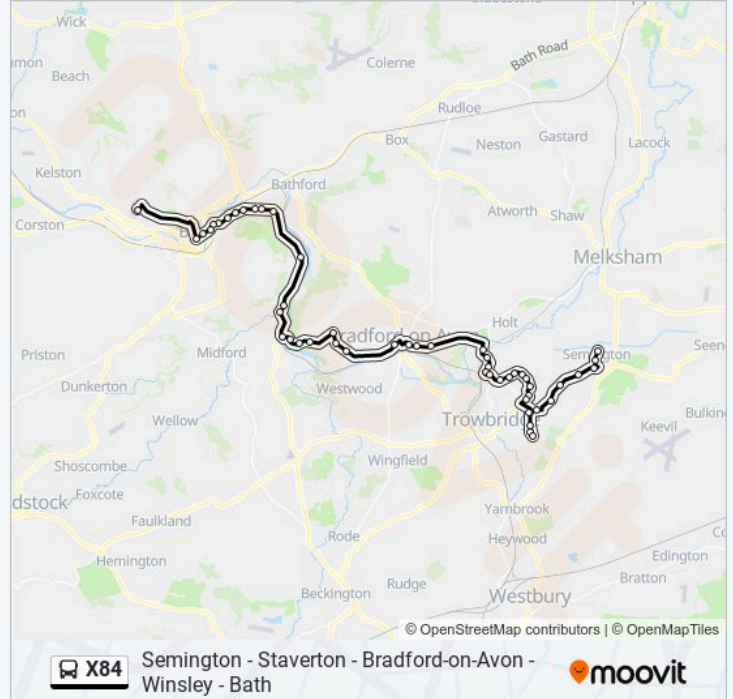

Murhill Turn, Winsley

Crockford Farm, Limpley Stoke

River Bridge, Limpley Stoke

Viaduct Hotel, Limpley Stoke

Aqueduct, Monkton Combe

Village, Claverton

Hantone Hill, Bathampton

Down Lane, Bathampton

Devonshire Road, Bathampton

St George's Hill, Bathampton

Trossachs Drive, Bathampton

Minster Way, Bathwick

Darlington Road, Bathwick

Forester Road, Bathwick

Holburne Museum, Bathwick

Laura Place, Bathwick

Guildhall, Bath City Centre

Royal United Hospital, Combe Park

Direction: Semington

47 stops

[VIEW LINE SCHEDULE](#)

Royal United Hospital, Combe Park

Guildhall, Bath City Centre

Laura Place, Bathwick

X84 bus Info**Direction:** Semington**Stops:** 47**Trip Duration:** 85 min**Line Summary:**

Thestfield Drive, Hilperton

Marina Roundabout, Hilperton

Tin Church, Hilperton

St Marys Gardens, Hilperton Marsh