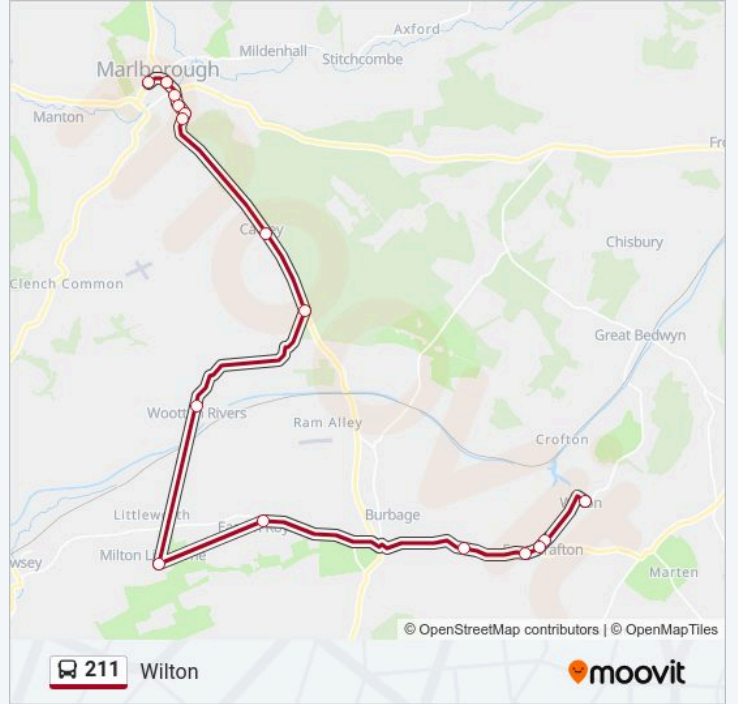

211

Marlborough

Get The App

The 211 bus line (Marlborough) has 2 routes. For regular weekdays, their operation hours are:

(1) Marlborough: 10:00(2) Wilton: 12:15

Use the Moovit App to find the closest 211 bus station near you and find out when is the next 211 bus arriving.

## Direction: Marlborough

16 stops

[VIEW LINE SCHEDULE](#)

Swan Inn, Wilton  
Lynden Close, East Grafton  
Millstones, East Grafton  
The Green, East Grafton  
The Turn, West Grafton  
The Crossroads, Easton Royal  
Old School, Milton Lilbourne  
Royal Oak, Wootton Rivers  
Wootton Rivers Turn, Cadley  
Bus Shelter, Cadley  
Business Park, Marlborough  
Tesco, Marlborough  
Old Council Depot, Marlborough  
Savernake Court, Marlborough  
Five Alls Court, Marlborough  
Ladbrokes, Marlborough

## 211 bus Info

**Direction:** Marlborough

**Stops:** 16

**Trip Duration:** 40 min

**Line Summary:**

**Direction: Wilton**

16 stops

[VIEW LINE SCHEDULE](#)

**211 bus Info**

**Direction:** Wilton

**Stops:** 16

**Trip Duration:** 40 min

**Line Summary:**

211 bus time schedules and route maps are available in an offline PDF at [moovitapp.com](https://moovitapp.com). Use the Moovit App to see live bus times, train schedule or subway schedule, and step-by-step directions for all public transit in South West.