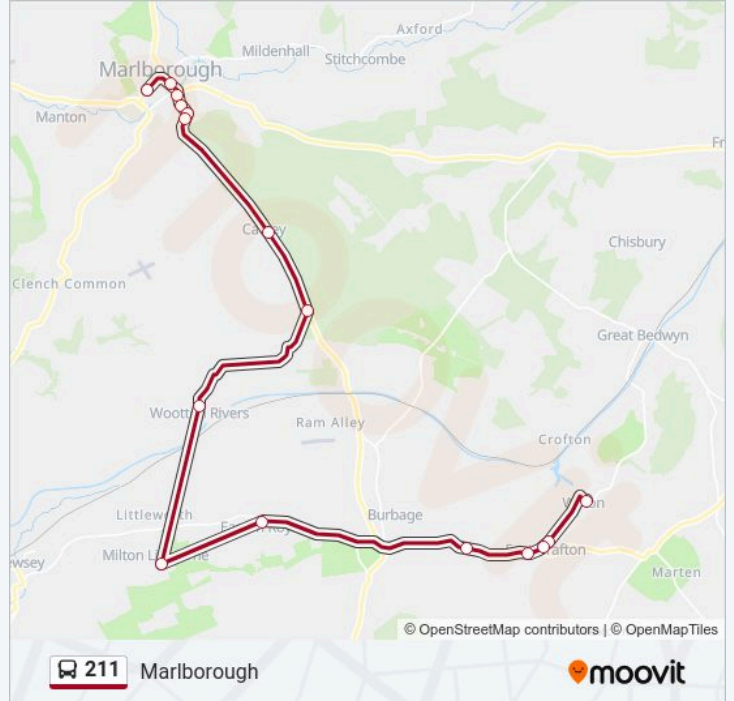

211

Marlborough

Get The App

The 211 bus line (Marlborough) has 2 routes. For regular weekdays, their operation hours are:

(1) Marlborough: 10:00(2) Wilton: 12:15

Use the Moovit App to find the closest 211 bus station near you and find out when is the next 211 bus arriving.

## Direction: Marlborough

16 stops

[VIEW LINE SCHEDULE](#)

Swan Inn, Wilton  
Lynden Close, East Grafton  
Millstones, East Grafton  
The Green, East Grafton  
The Turn, West Grafton  
The Crossroads, Easton Royal  
Old School, Milton Lilbourne  
Royal Oak, Wootton Rivers  
Wootton Rivers Turn, Cadley  
Bus Shelter, Cadley  
Business Park, Marlborough  
Tesco, Marlborough  
Old Council Depot, Marlborough  
Savernake Court, Marlborough  
Five Alls Court, Marlborough  
Ladbrokes, Marlborough

## 211 bus Info

**Direction:** Marlborough

**Stops:** 16

**Trip Duration:** 40 min

**Line Summary:**

**Direction: Wilton**

16 stops

[VIEW LINE SCHEDULE](#)

**211 bus Info**

**Direction:** Wilton

**Stops:** 16

**Trip Duration:** 40 min

**Line Summary:**

211 bus time schedules and route maps are available in an offline PDF at [moovitapp.com](https://moovitapp.com). Use the Moovit App to see live bus times, train schedule or subway schedule, and step-by-step directions for all public transit in South West.