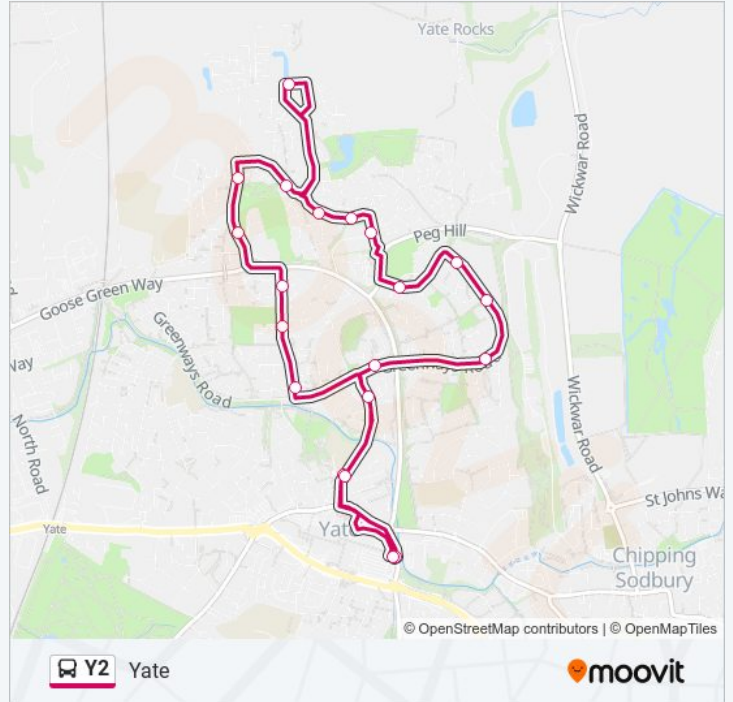

[VIEW LINE SCHEDULE](#)

Shopping Centre, Yate

The Lawns, Yate

Rectory Close, Yate

Dorset Way, Yate

Carmarthen Close, Yate

Y2 bus Time Schedule

Yate Route Timetable:

Sunday	22:49 - 23:49
Monday	23:40
Tuesday	23:40
Wednesday	23:40
Thursday	23:40
Friday	Not Operational

- Hampshire Way, Yate
- Gravel Hill Road, Yate
- Barkers Mead, Yate
- Lower Moor Road, Yate
- Summers Mead, Yate
- Leechpool Way, Yate
- Peartree Hey, Yate
- Randolph Avenue, Yate
- Longcroft, Yate
- Sturmer Close, Yate
- The Farmhouse, Yate
- Cheshire Close, Yate
- Churchfarm Close, Yate
- The Lawns, Yate
- Shopping Centre, Yate

Y2 bus Info

Direction: Yate

Stops: 20

Trip Duration: 22 min

Line Summary:

Direction: Yate

27 stops

[VIEW LINE SCHEDULE](#)

Direction: Yate

Stops: 27

Trip Duration: 38 min

Line Summary:

Western Avenue, Frampton Cotterell

School Road, Frampton Cotterell

St Peter's Church, Frampton Cotterell

Ryecroft Road, Frampton Cotterell