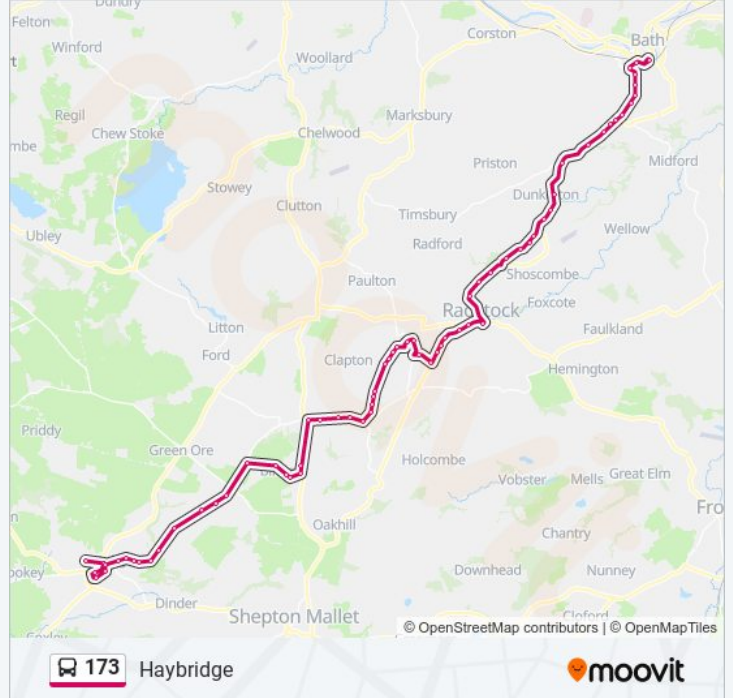

### 173 bus Info

**Direction:** Haybridge

**Stops:** 68

**Trip Duration:** 97 min

**Line Summary:**

Eckweek Lane, Peasedown St John  
Keel's Hill, Peasedown St John  
Braysdown Lane, Peasedown St John  
Red Post, Peasedown St John  
Bath Old Road, Peasedown St John  
Skinner's Hill, Peasedown St John  
Smallcombe Road, Clandown  
Victoria Hall, Radstock  
Bath College, Radstock  
Maple Drive, Radstock  
Westfield Chapel, Westfield  
Butchers Close, Westfield  
Westfield School, Westfield  
Charlton Park, Westfield  
Norton Hill School, Westfield  
Town Hall, Midsomer Norton  
Somervale School, Midsomer Norton  
Paulton Road, Midsomer Norton  
Kings Arms, Midsomer Norton  
Redlands Terrace, Midsomer Norton  
Riverside Gardens, Midsomer Norton  
Woodview, Chilcompton  
Church House, Chilcompton  
Waterside, Chilcompton  
Bakers Lane, Chilcompton  
Co-Op, Chilcompton  
Dav Mor, Chilcompton  
Mulberry Factory, Chilcompton  
The Chalice, Old Down  
Old Down Inn, Old Down  
Nook Cottage, Binegar  
Gurney Slade, Binegar  
The Granary, Binegar

Station Road, Binegar

Bus Shelter, Binegar

Whitnell Lane, Binegar

Whitnell Corner, Binegar

Slab House Inn, Haydon Nears Wells

Thorncroft, West Horrington

The Old Police Station, West Horrington

South Horrington, Wells