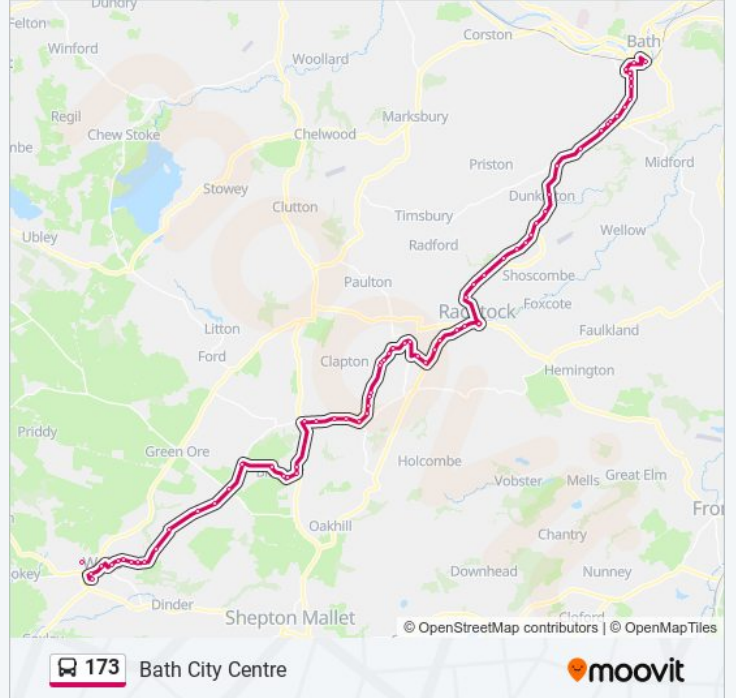

Use the Moovit App to find the closest 173 bus station near you and find out when is the next 173 bus arriving.

**Direction: Bath City Centre**

68 stops

[VIEW LINE SCHEDULE](#)

- Wells Blue School, Haybridge
- Bus Station, Wells
- Chamberlain Street, Wells
- The Liberty, Wells
- Chip Shop, Wells
- St. Thomas Terrace, Wells
- Bath Road, Wells
- Bedford Road Bus Shelter, Wells
- The Britannia Inn, Wells
- Knapp Hill, Wells
- South Horrington, Wells
- The Old Police Station, West Horrington
- Thorncroft, West Horrington
- Slab House Inn, Haydon Nears Wells
- Whitnell Corner, Binegar
- Whitnell Lane, Binegar
- Bus Shelter, Binegar
- Station Road, Binegar
- Hollow Hole Farm, Binegar
- Gurney Slade, Binegar
- Greystones, Binegar
- Old Down Inn, Old Down

**173 bus Info**

**Direction:** Bath City Centre

**Stops:** 68

**Trip Duration:** 88 min

**Line Summary:**

The Chalice, Old Down  
Mulberry Factory, Chilcompton  
Greenditch Close, Chilcompton  
Co-Op, Chilcompton  
Bakers Lane, Chilcompton  
Waterside, Chilcompton  
The Pitching, Chilcompton  
Woodview, Chilcompton  
Riverside Gardens, Midsomer Norton  
Braewood, Midsomer Norton  
Redlands Terrace, Midsomer Norton  
Kings Arms, Midsomer Norton  
Paulton Road, Midsomer Norton  
Somervale School, Midsomer Norton  
Town Hall, Midsomer Norton  
Norton Hill School, Westfield  
Charlton Park, Westfield  
Westfield School, Westfield  
Westfield Chapel, Westfield  
Maple Drive, Radstock  
Bath College, Radstock  
Victoria Hall, Radstock  
Smallcombe Road, Clandown  
Skinner's Hill, Peasedown St John  
Bath Old Road, Peasedown St John  
Red Post, Peasedown St John  
Braysdown Lane, Peasedown St John  
Keel's Hill, Peasedown St John  
Eckweek Lane, Peasedown St John  
Prince Of Wales, Peasedown St John  
White Ox Mead Lane, Dunkerton  
Dunkerton Village, Dunkerton  
Crossways Park, Dunkerton

Kipling Avenue, Bear Flat

Bear Flat

Hayesfield Park, Wells Road

St Mary's Buildings, Wells Road

Bus Station, Bath City Centre