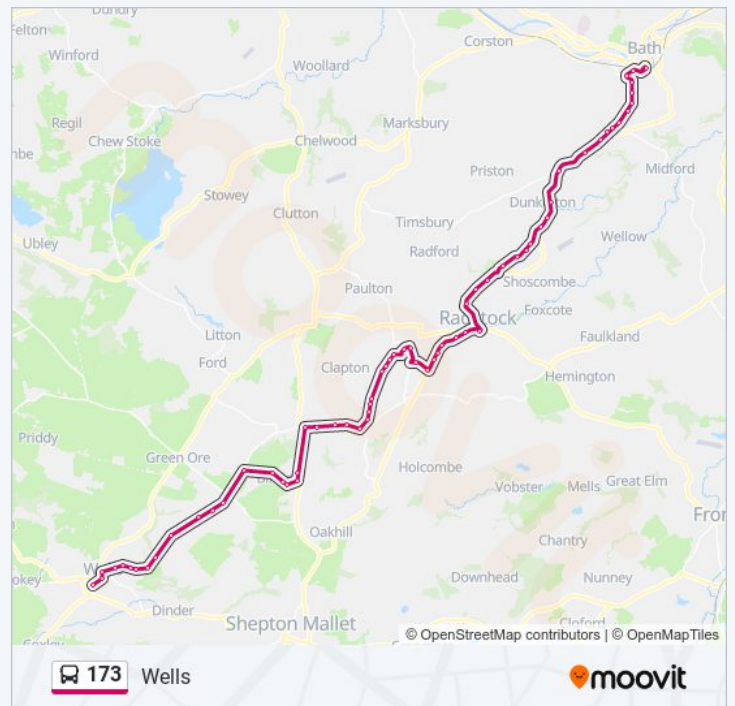

Combe Hay Lane, Odd Down

Recycling Centre, Odd Down

Crossways Park, Dunkerton

Dunkerton Village, Dunkerton

White Ox Mead Lane, Dunkerton

Prince Of Wales, Peasedown St John

Eckweek Lane, Peasedown St John

Keel's Hill, Peasedown St John

Braysdown Lane, Peasedown St John

Red Post, Peasedown St John

Bath Old Road, Peasedown St John

Skinner's Hill, Peasedown St John

Smallcombe Road, Cladown

Victoria Hall, Radstock

Bath College, Radstock

Maple Drive, Radstock

Westfield Chapel, Westfield

Butchers Close, Westfield

Westfield School, Westfield

Charlton Park, Westfield

Norton Hill School, Westfield

Town Hall, Midsomer Norton

Somervale School, Midsomer Norton

Paulton Road, Midsomer Norton

Kings Arms, Midsomer Norton

Redlands Terrace, Midsomer Norton

Riverside Gardens, Midsomer Norton

Woodview, Chilcompton

Church House, Chilcompton

Waterside, Chilcompton

Bakers Lane, Chilcompton

Co-Op, Chilcompton

Dav Mor, Chilcompton