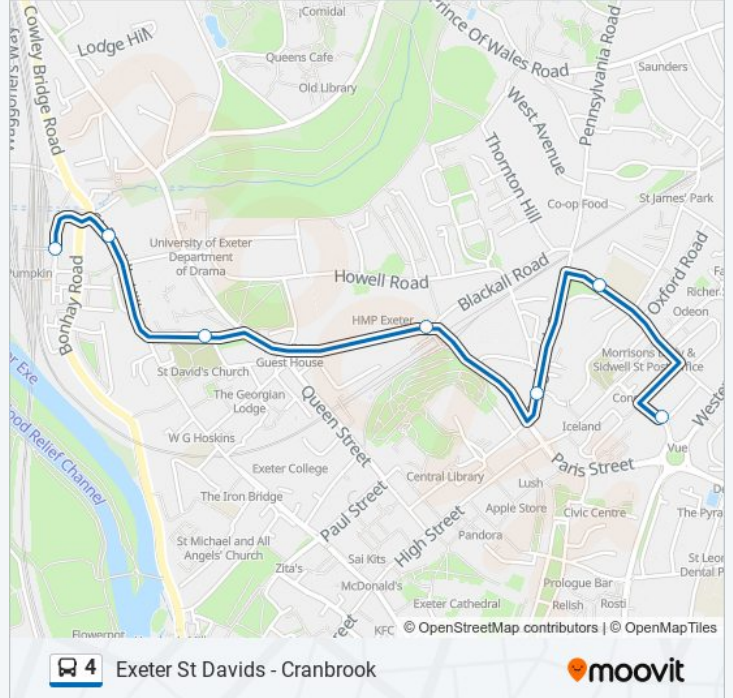

Direction: Cranbrook

Stops: 30

Trip Duration: 35 min

Line Summary:

Exeter Skypark, Clyst Honiton

Station Road, Clyst Honiton

Seven Acres, Cranbrook

Younghayes Centre, Cranbrook

Hayes Square, Cranbrook

Oakbeer Orchard, Cranbrook

Sweet Coppin, Cranbrook

Court Royal, Cranbrook

Direction: Exeter City Centre

7 stops

[VIEW LINE SCHEDULE](#)

St Davids Station, St Davids

Direction: Exeter City Centre

Stops: 7

Trip Duration: 11 min

Line Summary:

Direction: St Davids

35 stops

[VIEW LINE SCHEDULE](#)

- Court Royal, Cranbrook
- Garage, Rockbeare
- Yonder Acre Way, Cranbrook
- Dove Lane, Rockbeare
- Tillhouse Road, Cranbrook
- Town Centre, Cranbrook
- Sweet Coppin, Cranbrook
- Oakbeer Orchard, Cranbrook
- St Michaels Way, Cranbrook
- St Martins Primary School, Cranbrook
- Three Corner Field, Cranbrook
- Station Road, Clyst Honiton
- Exeter Skypark, Clyst Honiton
- Lidl Distribution Centre Opp, Clyst Honiton
- Duke Of York, Clyst Honiton
- The Black Horse, Clyst Honiton
- Exeter Science Park, Tithebarn
- Honiton Road P&R, Sowton

Direction: St Davids

Stops: 35

Trip Duration: 39 min

Line Summary:

Vospers Garage, Sowton

Wilton Way, Heavitree

Lower Hill Barton Road, Heavitree

Heavitree Bridge, Heavitree