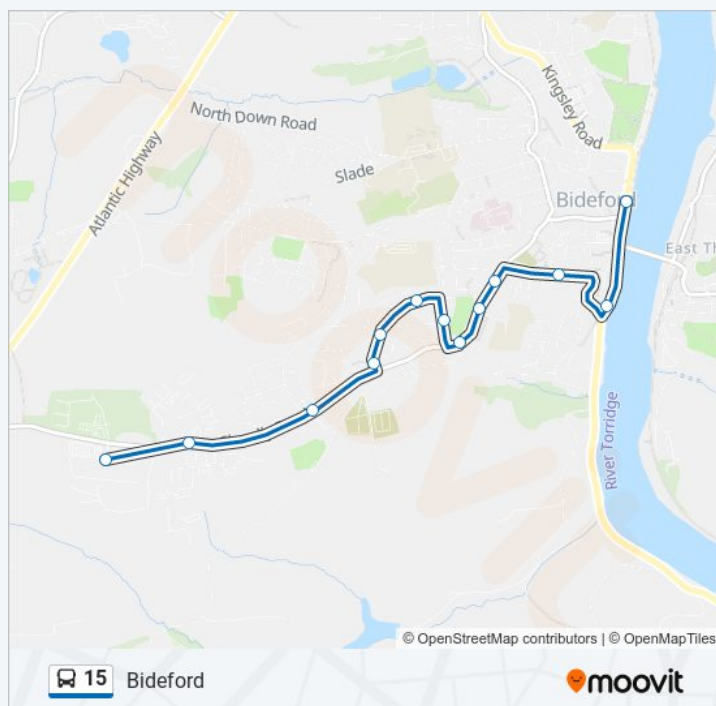

Not Operational

Saturday

Not Operational

15 bus Info

Direction: Bideford

Stops: 13

Trip Duration: 13 min

Line Summary:

Direction: East-The-Water

59 stops

[VIEW LINE SCHEDULE](#)

Bus Station, Barnstaple

Rail Station, Barnstaple

High Wall, Sticklepath

Old Torrington Road, Sticklepath

Grange Avenue, Roundswell