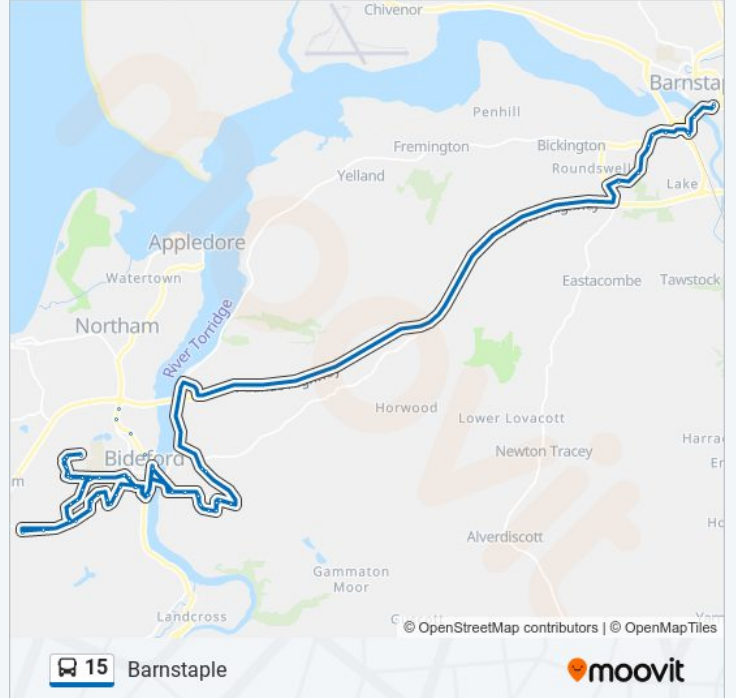

15 bus Info

Direction: Barnstaple

Stops: 73

Trip Duration: 93 min

Line Summary:

Catshole Lane, Bideford
High View, Bideford
Leigh Road, Bideford
Pynes Lane, Bideford
Pynes Lane Flats, Bideford
Anglo Krempel, Bideford
Lidl, Bideford
Affinity Devon Outlet, Bideford
Lidl, Bideford
High Park Close, Bideford
Old Shop, Bideford
Moreton Avenue, Bideford
Laurel Avenue, Bideford
College, Bideford
Abbotsham Road, Bideford
College Park, Bideford
Post Box, Bideford
Stanbridge Park, Bideford
Malvern Way, Bideford
Kenwith View, Bideford
Greenfield Close, Bideford
Kenwith View, Bideford
Malvern Way, Bideford
Stanbridge Park, Bideford
Lane Field Road, Bideford
College Park, Bideford
Abbotsham Road, Bideford
College, Bideford
Hospital, Bideford
Old Town, Bideford
Meddon Street, Bideford
Torridge Hill, Bideford
Bideford Quay, Bideford

Bideford Quay, Bideford

Torrige Mount, East-The-Water

Avon Road, East-The-Water

Sentry Corner, East-The-Water

Barton Tors, East-The-Water

Gammaton Road, East-The-Water

Monks Close, East-The-Water

Bottom Of Clivedon Road, East-The-Water

Clivenden Road, East-The-Water

Biddiblack Way, East-The-Water

Gratton Way, Roundswell

Grange Avenue, Roundswell

Old Torrington Road, Sticklepath

Stafford, Sticklepath

High Wall, Sticklepath

Opposite Station Entrance, Barnstaple