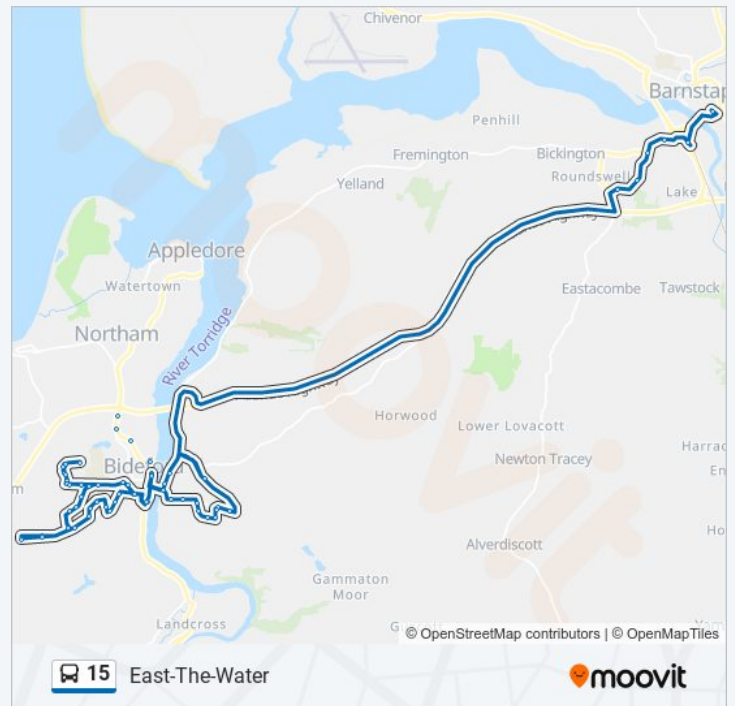

Direction: East-The-Water

59 stops

[VIEW LINE SCHEDULE](#)

Bus Station, Barnstaple

Rail Station, Barnstaple

High Wall, Sticklepath

Old Torrington Road, Sticklepath

Grange Avenue, Roundswell

15 bus Info

Direction: East-The-Water

Stops: 59

Bottom Of Clivenden Road, East-The-Water

Monks Close, East-The-Water

Fulford Close, East-The-Water

Barton Tors, East-The-Water

Sentry Corner, East-The-Water

Post Box, Bideford

Stanbridge Park, Bideford

Malvern Way, Bideford

Kenwith View, Bideford

Trip Duration: 60 min

Line Summary:

Greenfield Close, Bideford

Kenwith View, Bideford

Malvern Way, Bideford

Stanbridge Park, Bideford

Lane Field Road, Bideford

College Park, Bideford

Abbotsham Road, Bideford

College, Bideford

Hospital, Bideford

Old Town, Bideford