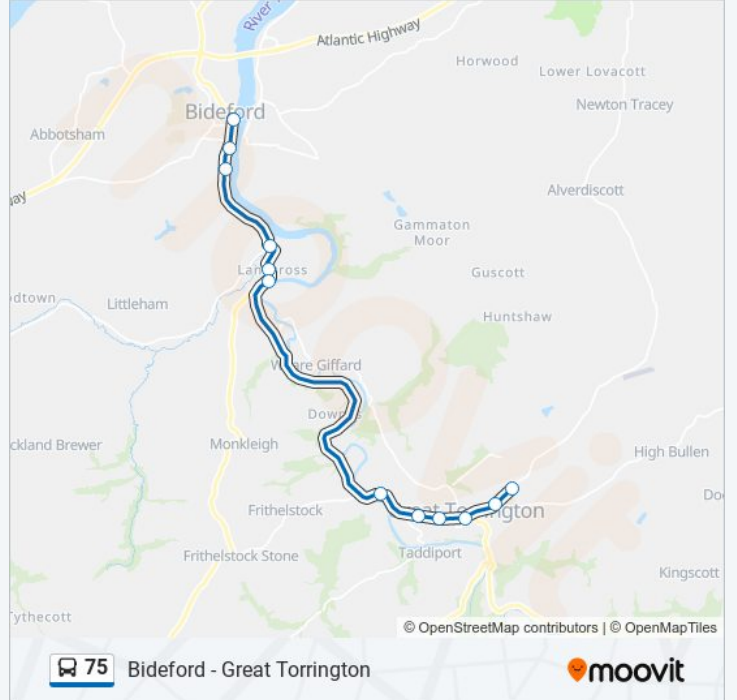

### 75 bus Info

**Direction:** Bideford

**Stops:** 15

**Trip Duration:** 29 min

**Line Summary:**

### Direction: Great Torrington

12 stops

[VIEW LINE SCHEDULE](#)

Bideford Quay, Bideford

Torrige Hill, Bideford

Upcott Hill, Bideford

Chapel, Landcross

Old Coach House, Landcross

### 75 bus Time Schedule

Great Torrington Route Timetable:

Sunday	10:10 - 16:40
Monday	06:59 - 18:00
Tuesday	06:59 - 18:00
Wednesday	06:59 - 18:00
Thursday	06:59 - 18:00
Friday	06:59 - 18:00
Saturday	06:59 - 18:00

### 75 bus Info

**Direction:** Great Torrington

**Stops:** 12

**Trip Duration:** 19 min

**Line Summary:**

75 bus time schedules and route maps are available in an offline PDF at [moovitapp.com](https://moovitapp.com). Use the [Moovit App](#) to see live bus times, train schedule or subway schedule, and step-by-step directions for all public transit in South West.