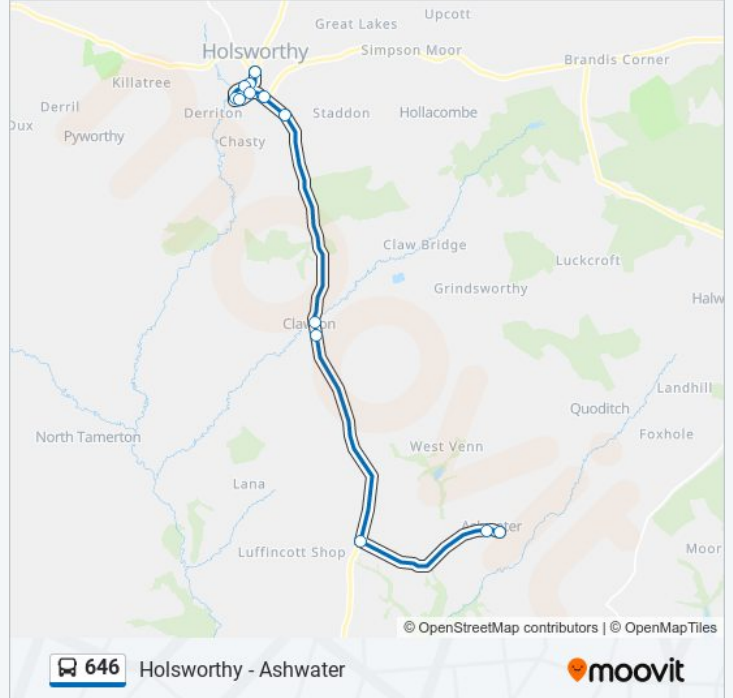

 **646**

Holsworthy - Ashwater

Get The App

The 646 bus line (Holsworthy - Ashwater) has 2 routes. For regular weekdays, their operation hours are:

(1) Ashwater: 10:10 - 12:35(2) Holsworthy: 10:35 - 13:00

Use the Moovit App to find the closest 646 bus station near you and find out when is the next 646 bus arriving.

Direction: Ashwater

14 stops

[VIEW LINE SCHEDULE](#)

Church, Holsworthy
Bodmin Street Church Opp, Holsworthy
Hats Theatre, Holsworthy
Woodland View, Holsworthy
Waitrose, Holsworthy
Old Cattle Market Entrance, Holsworthy
Coles Mill Close, Holsworthy
Coles Mill Bridge, Holsworthy
Whimble Hill, Whimble
The War Memorial, Clawton
School, Clawton
Mount Lane, Henford
Shelter, Ashwater
Church, Ashwater

646 bus Time Schedule

Ashwater Route Timetable:

Sunday	Not Operational
Monday	Not Operational
Tuesday	10:10 - 12:35
Wednesday	10:10 - 12:35
Thursday	10:10 - 12:35
Friday	10:10 - 12:35
Saturday	Not Operational

646 bus Info

Direction: Ashwater

Stops: 14

Trip Duration: 19 min

Line Summary:

Direction: Holsworthy

13 stops

[VIEW LINE SCHEDULE](#)