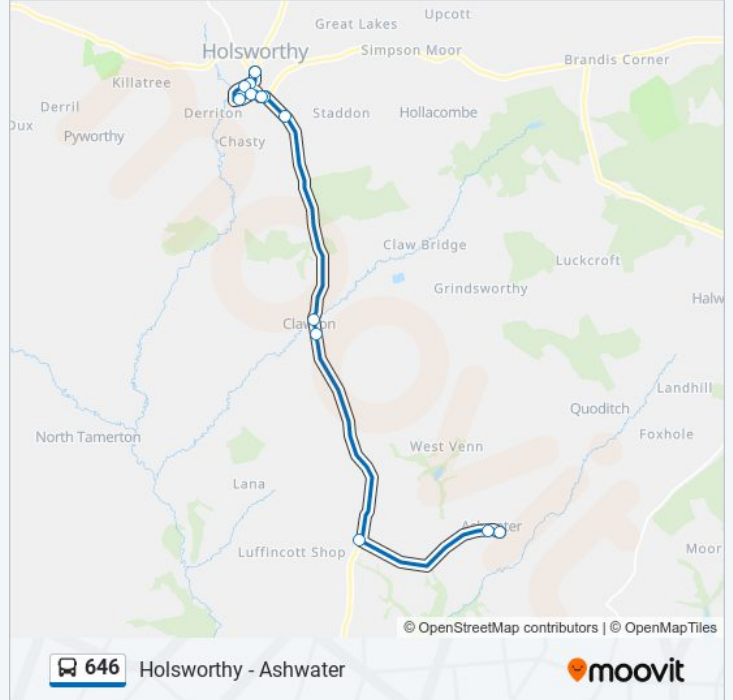

 **646**

Holsworthy - Ashwater

Get The App

The 646 bus line (Holsworthy - Ashwater) has 2 routes. For regular weekdays, their operation hours are:

(1) Ashwater: 10:10 - 12:35(2) Holsworthy: 10:35 - 13:00

Use the Moovit App to find the closest 646 bus station near you and find out when is the next 646 bus arriving.

Direction: Ashwater

14 stops

[VIEW LINE SCHEDULE](#)

Church, Holsworthy
Bodmin Street Church Opp, Holsworthy
Hats Theatre, Holsworthy
Woodland View, Holsworthy
Waitrose, Holsworthy
Old Cattle Market Entrance, Holsworthy
Coles Mill Close, Holsworthy
Coles Mill Bridge, Holsworthy
Whimble Hill, Whimble
The War Memorial, Clawton
School, Clawton
Mount Lane, Henford
Shelter, Ashwater
Church, Ashwater

646 bus Info

Direction: Ashwater

Stops: 14

Trip Duration: 19 min

Line Summary:

Direction: Holsworthy

13 stops

[VIEW LINE SCHEDULE](#)

646 bus Info

Direction: Holsworthy

Stops: 13

Trip Duration: 21 min

Line Summary:

646 bus time schedules and route maps are available in an offline PDF at moovitapp.com. Use the [Moovit App](#) to see live bus times, train schedule or subway schedule, and step-by-step directions for all public transit in South West.