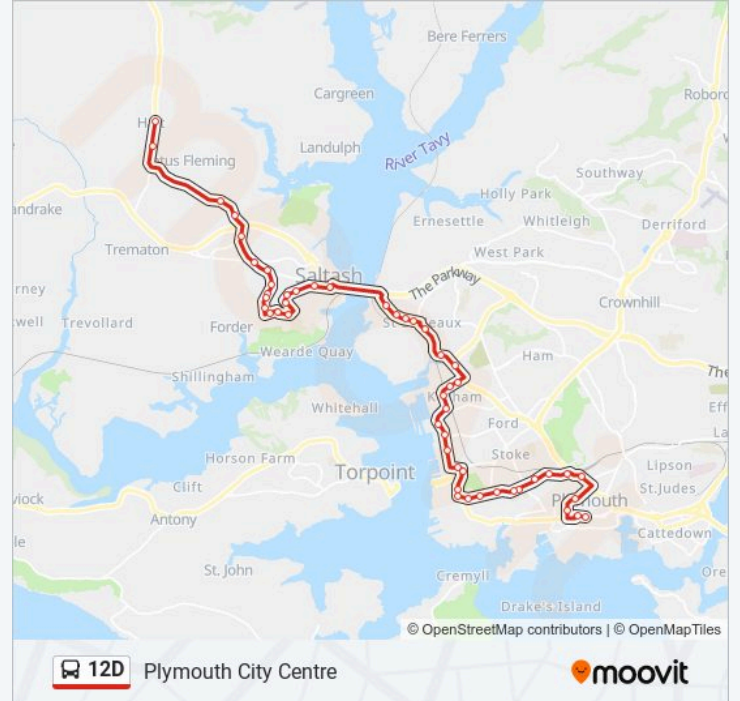

Saltburn Road, St Budeaux

St Paul's Church, St Budeaux

St Budeaux Square 2, St Budeaux

Harbour Avenue, Camels Head

Camels Head School, Camels Head

Ocean Street, Keyham

Fleet Street, Keyham

Hms Drake, Keyham

Johnstone Terrace, Keyham

Goschen Centre, Keyham

St Levan Gate, Keyham

Keat Street, Devonport

Albert Gate, Devonport

Utc Plymouth, Devonport

St Aubyn Road, Devonport

Granby Way, Devonport

Devonport Forum, Devonport

Devonport Park, Devonport

Paradise Road, Stoke

Paradise Road Dhs Boys, Stoke

Wilton Road, Stoke

Wilton Street Co-Op, Stoke

St Barnabas Court, Pennycomequick

Pennycomequick

Railway Station, Plymouth

Western Approach Flats, Plymouth City Centre

Western Approach, Plymouth City Centre

Derry's Cross North, Plymouth City Centre

Royal Parade, Plymouth City Centre