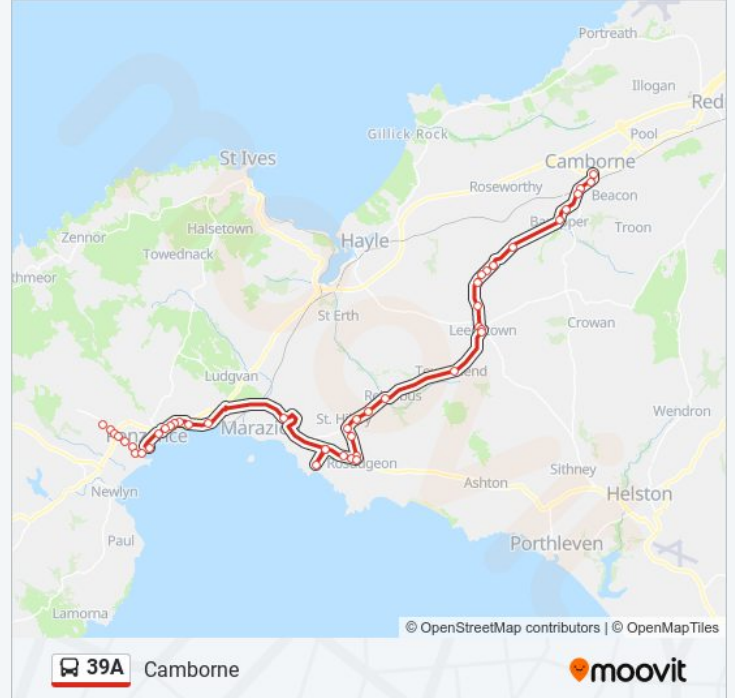

**39A bus Info**

**Direction:** Camborne

**Stops:** 40

**Trip Duration:** 52 min

**Line Summary:**

Post Box, St Hilary

Bridge, Relubbus

Institute Row, Townshend

Pendarves Inn, Carnhell Green

St Michaels Mount Inn, Barrripper

Penponds Turn, Penponds

Penware Parc, Camborne

Pendarves Road, Camborne

Veor House, Camborne

Bus Station, Camborne

**Direction: Godolphin Cross**

16 stops

[VIEW LINE SCHEDULE](#)

Mexico Inn, Long Rock

Wheal Rodney, Gwallon

Perran Crossroads, Perranuthnoe

St Pirans Way, Perranuthnoe

Perran Crossroads, Perranuthnoe

Courtlands Hotel, Perranuthnoe

**39A bus Info**

**Direction:** Godolphin Cross

**Stops:** 16

**Trip Duration:** 25 min

**Line Summary:**

Chynoweth Lane, Relubbus

Post Box, St Hilary

Bridge, Relubbus