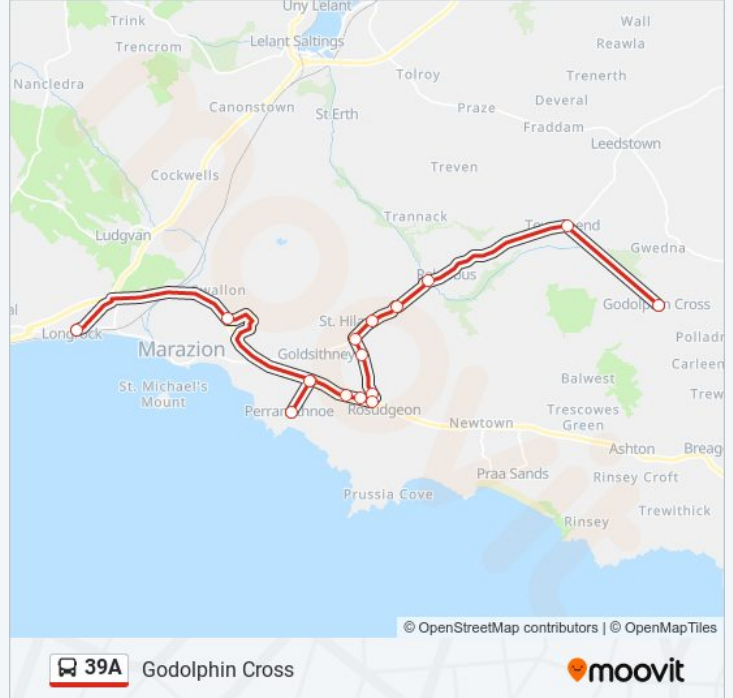

Chynoweth Lane, Relubbus

Post Box, St Hilary

Bridge, Relubbus

Institute Row, Townshend

Bus Shelter, Godolphin Cross

Direction: Long Rock

11 stops

[VIEW LINE SCHEDULE](#)

Bridge, Relubbus

St Hilarys Turn, Goldsithney

Perran Downs Lane, Rosudgeon

Trevean Lane, Rosudgeon

Chiverton Gate, Rosudgeon

Dola Lane, Perranuthnoe

Perran Crossroads, Perranuthnoe

Perran Crossroads, Perranuthnoe

St Pirans Way, Perranuthnoe

Perran Crossroads, Perranuthnoe

Mexico Inn, Long Rock

39A bus Time Schedule

Long Rock Route Timetable:

Sunday	Not Operational
Monday	19:07
Tuesday	19:07
Wednesday	19:07
Thursday	19:07
Friday	19:07
Saturday	19:07

39A bus Info

Direction: Long Rock

Stops: 11

Trip Duration: 18 min

Line Summary: