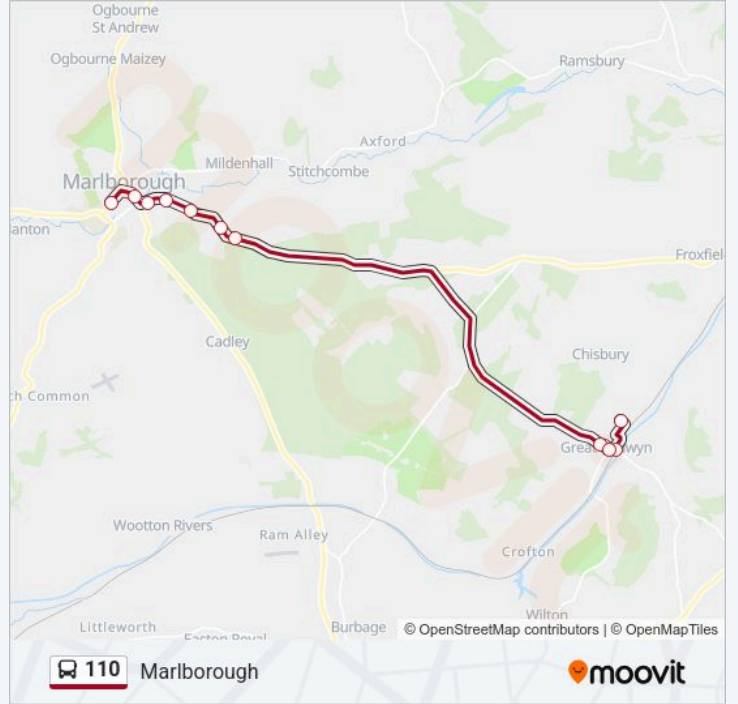

**Direction: Great Bedwyn**

11 stops

[VIEW LINE SCHEDULE](#)

St Johns School

Lloyds Bank

Five Alls Court

Pelhams Court

Roebuck

## Direction: Marlborough

11 stops

[VIEW LINE SCHEDULE](#)

C Of E School  
 Railway Station  
 The Square  
 Three Tuns  
 Forest Hill  
 Savernake Hospital  
 Barnfield  
 Roebuck  
 Old Stone Yard  
 Five Alls Court  
 Ladbrokes

## 110 bus Time Schedule

Marlborough Route Timetable:

Monday	16:46
Tuesday	16:46
Wednesday	16:46
Thursday	16:46
Friday	16:46
Saturday	Not Operational
Sunday	Not Operational

## 110 bus Info

**Direction:** Marlborough

**Stops:** 11

**Trip Duration:** 21 min

**Line Summary:**

110 bus time schedules and route maps are available in an offline PDF at [moovitapp.com](https://moovitapp.com). Use the Moovit App to see live bus times, train schedule or subway schedule, and step-by-step directions for all public transit in South West.