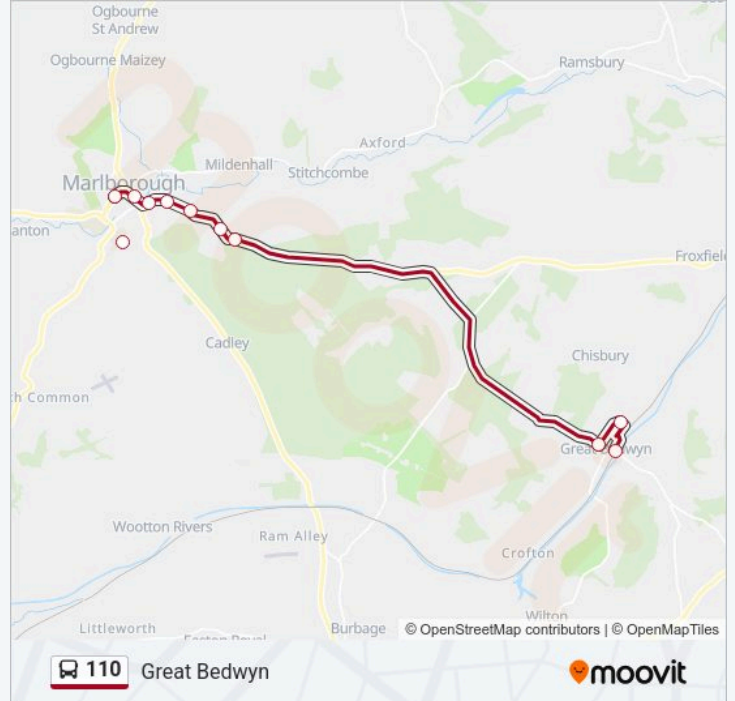

 **110 Line****Great Bedwyn**[Get The App](#)

The 110 bus line (Great Bedwyn) has 2 routes. For regular weekdays, their operation hours are:

(1) Great Bedwyn: 16:25-16:30(2) Marlborough: 16:46

Use the Moovit App to find the closest 110 bus station near you and find out when is the next 110 bus arriving.

**Direction: Great Bedwyn**

11 stops

[VIEW LINE SCHEDULE](#)

St Johns School

Lloyds Bank

Five Alls Court

Pelhams Court

Roebuck

Barnfield

Savernake Hospital

Forest Hill

Three Tuns

C Of E School

Railway Station, Great Bedwyn

**110 bus Time Schedule**

Great Bedwyn Route Timetable:

## Direction: Marlborough

11 stops

[VIEW LINE SCHEDULE](#)

C Of E School  
 Railway Station  
 The Square  
 Three Tuns  
 Forest Hill  
 Savernake Hospital  
 Barnfield  
 Roebuck  
 Old Stone Yard  
 Five Alls Court  
 Ladbrokes