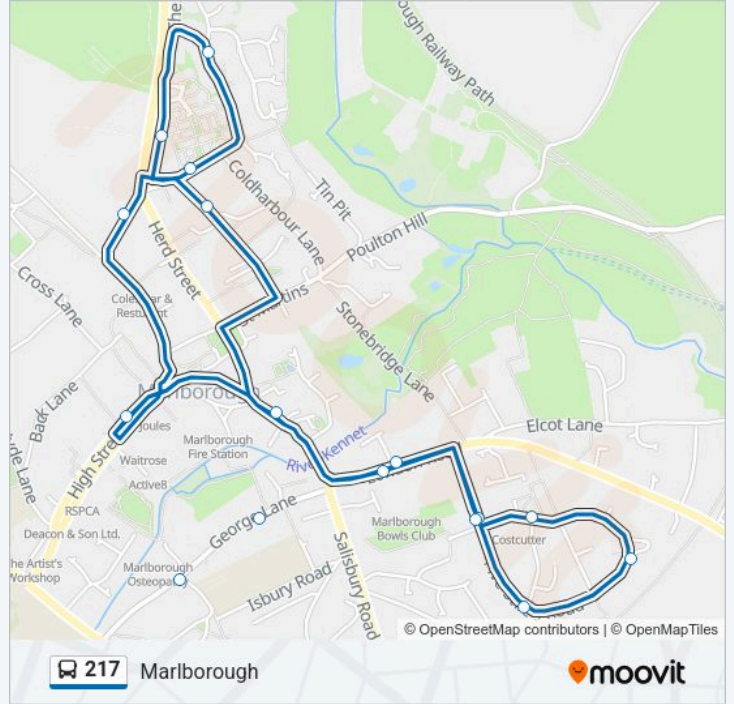

🗺️ 217 Line

Rogers Meadow

Get The App

The 217 bus line (Rogers Meadow) has 2 routes. For regular weekdays, their operation hours are:

(1) Rogers Meadow: 15:25(2) Marlborough: 09:30-14:15

Use the Moovit App to find the closest 217 bus station near you and find out when is the next 217 bus arriving.

Stops: 5

Trip Duration: 7 min

Line Summary:

Direction: Marlborough

16 stops

[VIEW LINE SCHEDULE](#)

- Lloyds Bank
- Five Alls Court
- Pelhams Court
- Laurel Corner
- St Margaret's Mead
- Savernake Crescent
- Homefields
- Laurel Corner
- Old Stone Yard
- Police Station
- Ducks Meadow
- The Common
- Baylie Acre
- Rogers Meadow
- Francklyn Acre
- Laineys Close

217 bus Time Schedule

Marlborough Route Timetable:

Monday	09:30-14:15
Tuesday	09:30-14:15
Wednesday	09:30-14:15
Thursday	09:30-14:15
Friday	09:30-14:15
Saturday	09:30-13:15
Sunday	Not Operational

217 bus Info

Direction: Marlborough

Stops: 16

Trip Duration: 17 min

Line Summary:

217 bus time schedules and route maps are available in an offline PDF at moovitapp.com. Use the Moovit App to see live bus times, train schedule or subway schedule, and step-by-step directions for all public transit in South West.