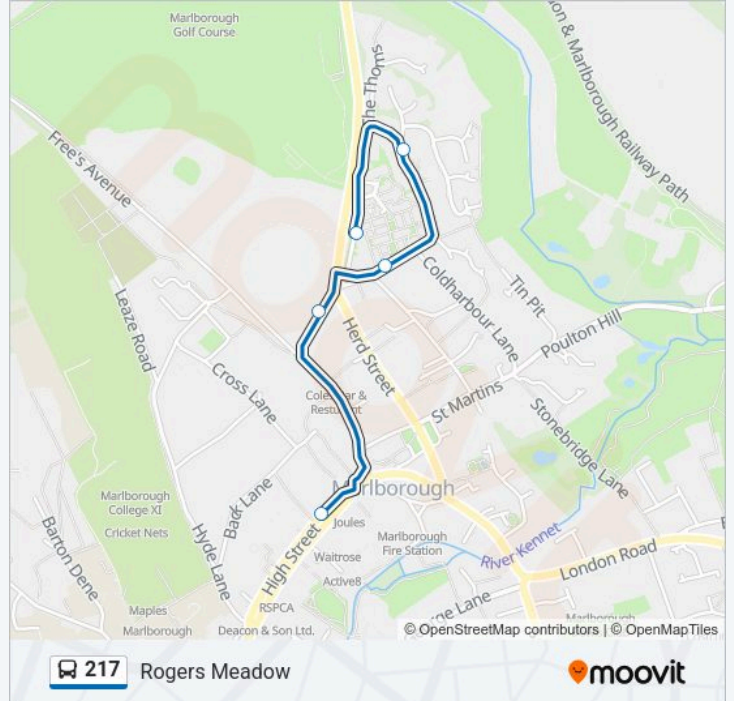

🗺️ 217 Line

Rogers Meadow

Get The App

The 217 bus line (Rogers Meadow) has 2 routes. For regular weekdays, their operation hours are:

(1) Rogers Meadow: 15:25(2) Marlborough: 09:30-14:15

Use the Moovit App to find the closest 217 bus station near you and find out when is the next 217 bus arriving.

217 bus Time Schedule

Rogers Meadow Route Timetable:

Monday	15:25
Tuesday	15:25
Wednesday	15:25
Thursday	15:25
Friday	15:25
Saturday	Not Operational
Sunday	Not Operational

217 bus Info

Direction: Rogers Meadow

Stops: 5

Trip Duration: 7 min

Line Summary:

Direction: Marlborough

16 stops

[VIEW LINE SCHEDULE](#)

- Lloyds Bank
- Five Alls Court
- Pelhams Court
- Laurel Corner
- St Margaret's Mead
- Savernake Crescent
- Homefields
- Laurel Corner
- Old Stone Yard
- Police Station
- Ducks Meadow
- The Common
- Baylie Acre
- Rogers Meadow
- Francklyn Acre
- Laineys Close

Direction: Marlborough

Stops: 16

Trip Duration: 17 min

Line Summary:

217 bus time schedules and route maps are available in an offline PDF at moovitapp.com. Use the Moovit App to see live bus times, train schedule or subway schedule, and step-by-step directions for all public transit in South West.