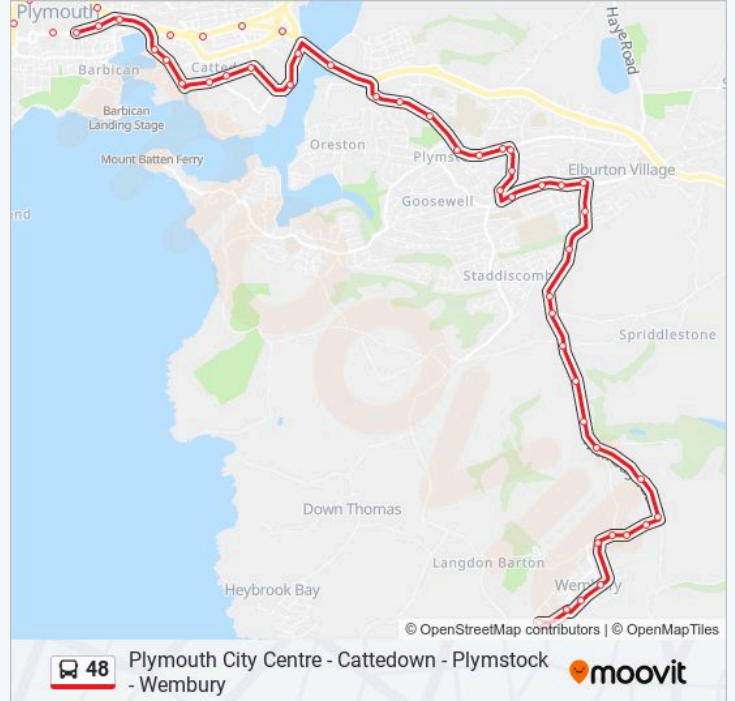

**48 bus Info**

**Direction:** Plymouth City Centre

**Stops:** 46

**Trip Duration:** 38 min

**Line Summary:**

Dolphin Court Road, Plymstock

Oakdene Rise, Plymstock

Dunstone Road, Plymstock

Charles Church, Plymouth City Centre

Charles Street, Plymouth City Centre

Mayflower Street, Plymouth City Centre

Western Approach Flats, Plymouth City Centre

Western Approach, Plymouth City Centre

Royal Parade, Plymouth City Centre (A13)

Plymouth City Centre - Cattedown - Plymstock  
- Wembury

**Direction: Stoke**

68 stops

[VIEW LINE SCHEDULE](#)

Southland Park Terminus, Wembury

Mewstone Avenue Bottom, Wembury

Hawthorn Drive, Wembury

Brownhill Lane, Wembury

### 48 bus Info

**Direction:** Stoke

**Stops:** 68

**Trip Duration:** 69 min

**Line Summary:**

Clovelly Road Gasometer, Coxside

East End Cafe, Coxside

Lockyers Quay, Coxside