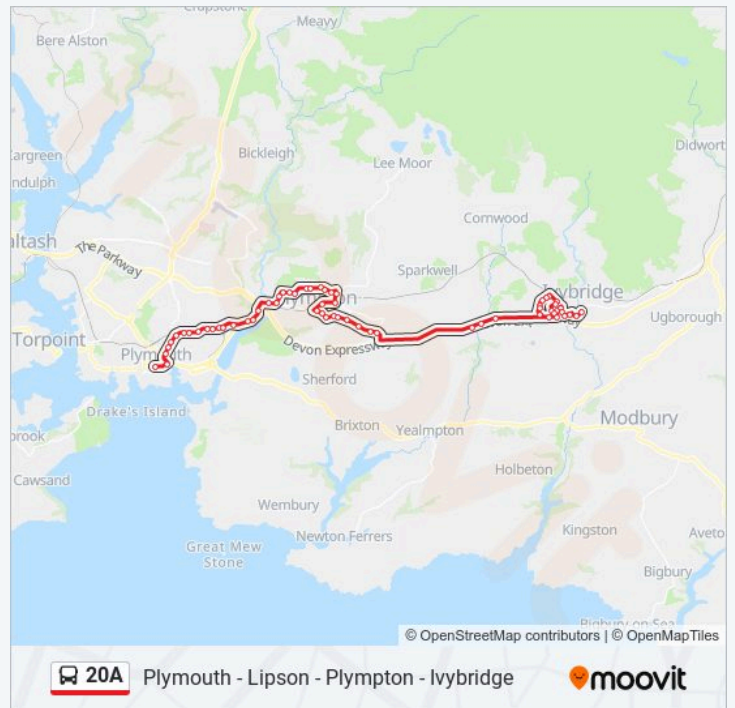

20A bus Info

Direction: Ivybridge

Stops: 62

Trip Duration: 66 min

Line Summary:

Wycliffe Road, Laira

Riga Terrace, Laira

Laira Shops, Laira

Lord Louis, Plympton

Tory Brook, Plympton

St Mary's Bridge, Plympton

Plympton Ridgeway, Plympton

Dark Street Lane, Plympton

Ridgeway Masonic Hall, Plympton

George Hotel, Plympton

Chaddlewood Place, Plympton

New Park Road, Chaddlewood

Maddock Drive, Chaddlewood

St Maurice View, Chaddlewood

Slip Road, Lee Mill

Westward Inn, Lee Mill

Tesco Superstore, Lee Mill

Westover Lane, Ivybridge

Cameron Drive, Ivybridge