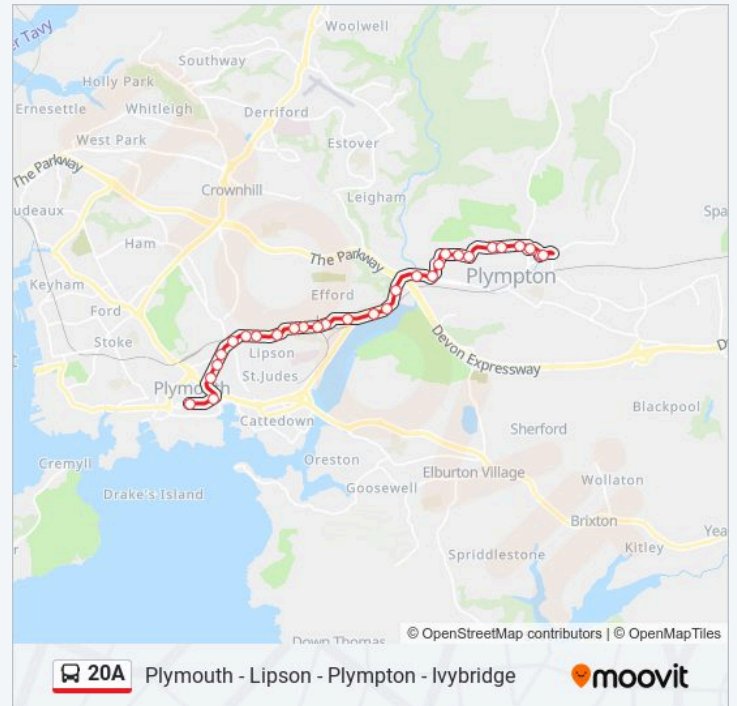

St Margarets Road, Woodford

Longacre, Woodford

The Mead, Woodford

Crossway, Woodford

Crossway East, Woodford

Clifton Avenue, Woodford

Clifton Avenue, Woodford

Newnham Road, Colebrook

Direction: Ivybridge

62 stops

[VIEW LINE SCHEDULE](#)

Royal Parade, Plymouth City Centre (A13)

Viaduct, Plymouth City Centre

University, Plymouth City Centre

Skardon Place, Plymouth

Plymouth Girls High 1, Plymouth

20A bus Info

Direction: Ivybridge

Stops: 62

Trip Duration: 66 min

Line Summary:

Wycliffe Road, Laira

Riga Terrace, Laira

Laira Shops, Laira

New Park Road, Chaddlewood

Maddock Drive, Chaddlewood

St Maurice View, Chaddlewood

Slip Road, Lee Mill

Westward Inn, Lee Mill

Tesco Superstore, Lee Mill

Westover Lane, Ivybridge

Cameron Drive, Ivybridge