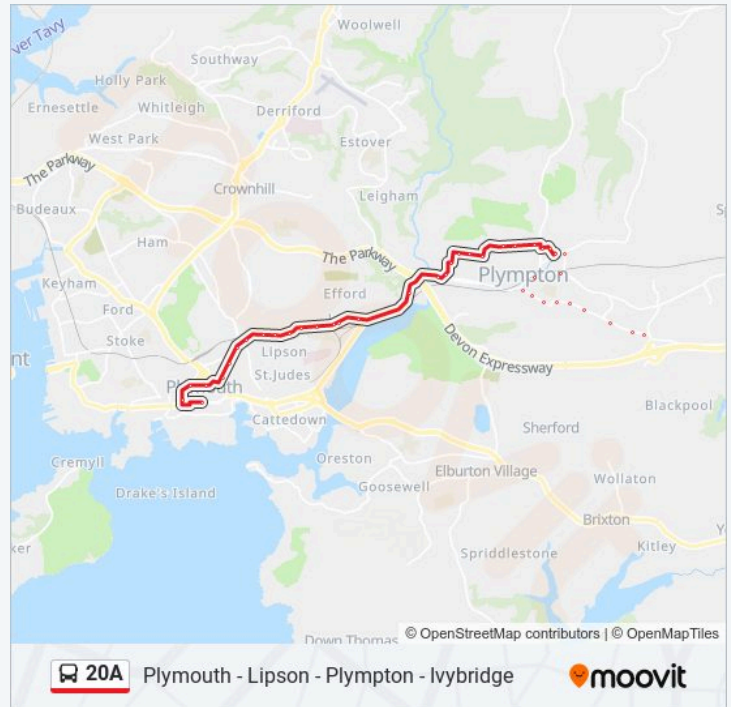

New Park Road, Chaddlewood

Maddock Drive, Chaddlewood

St Maurice View, Chaddlewood

Slip Road, Lee Mill

Westward Inn, Lee Mill

Tesco Superstore, Lee Mill

Westover Lane, Ivybridge

Cameron Drive, Ivybridge

Rue St Pierre, Ivybridge

Torre Close, Ivybridge

Waterslade Drive, Ivybridge

Filham Moor Close, Ivybridge

Waltham Way, Ivybridge

20A bus Time Schedule

Plymouth City Centre Route Timetable:

Sunday	09:17 - 17:27
Monday	06:50 - 19:45
Tuesday	06:50 - 19:45
Wednesday	06:50 - 19:45
Thursday	06:50 - 19:45
Friday	06:50 - 19:45
Saturday	07:00 - 19:45

20A bus Info

Direction: Plymouth City Centre

Stops: 74

Trip Duration: 75 min
Line Summary:

- Widdicombe Drive, Ivybridge
- Town Hall, Ivybridge
- South Dartmoor Leisure Centre, Ivybridge
- Clare Street, Ivybridge
- Westover Close, Ivybridge
- Ivydene Road, Ivybridge
- Cemetery, Ivybridge
- Allotment Gardens, Ivybridge
- Priory Close, Ivybridge
- Fairway Avenue, Ivybridge
- Langham Levels, Ivybridge
- Mallet Road, Ivybridge
- Abbot Road, Ivybridge
- Summerfield Court, Ivybridge
- Holtwood Drive, Ivybridge
- Woolms Meadow, Ivybridge
- Cameron Drive, Ivybridge
- Westover Lane, Ivybridge
- Lee Mill
- Tesco Superstore, Lee Mill
- Westward Inn, Lee Mill
- New Park Road, Lee Mill
- Holmleigh, Smithaleigh
- New Country Inn, Smithaleigh
- St Maurice View, Chaddlewood
- Maddock Drive, Chaddlewood
- New Park Road, Chaddlewood
- Wain Park, Plympton
- George Hotel, Plympton
- Ridgeway Garage, Plympton
- Mudge Way, Plympton
- Old Priory Junior School, Underwood

St Mary's Bridge, Plympton

Colebrook Tunnel, Plympton

Glenside Surgey, Plympton

Strode Road, Newnham

Newnham Road, Colebrook

Clifton Avenue, Woodford

Clifton Avenue, Woodford

Crossway East, Woodford