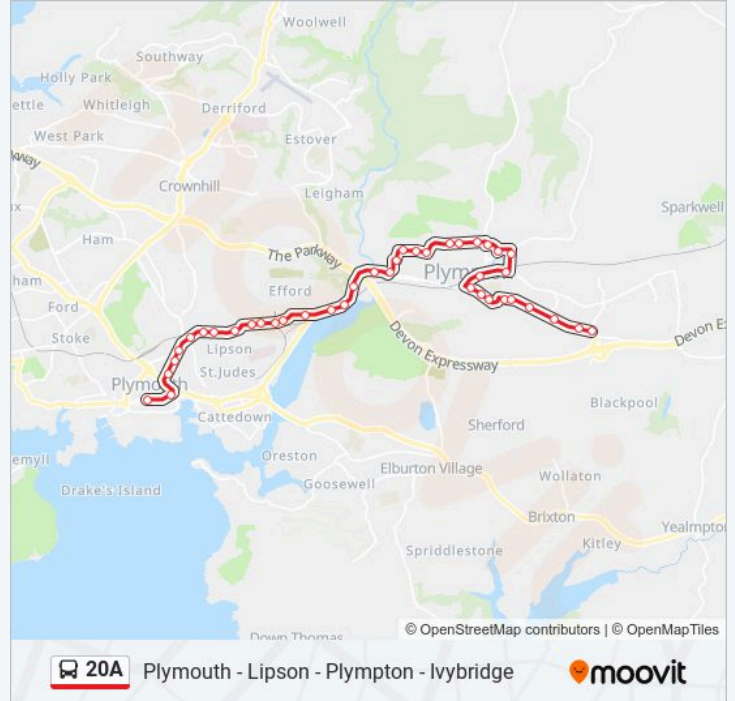

Plympton Ridgeway, Plympton

Dark Street Lane, Plympton

Ridgeway Masonic Hall, Plympton

George Hotel, Plympton

Chaddlewood Place, Plympton

New Park Road, Chaddlewood

Maddock Drive, Chaddlewood

St Maurice View, Chaddlewood

Direction: Colebrook

29 stops

[VIEW LINE SCHEDULE](#)

Royal Parade, Plymouth City Centre (A13)

Viaduct, Plymouth City Centre

University, Plymouth City Centre

Skardon Place, Plymouth

Plymouth Girls High 1, Plymouth

20A bus Info

Direction: Colebrook

Stops: 29

Trip Duration: 26 min

Line Summary:

Wycliffe Road, Laira

Riga Terrace, Laira

Laira Shops, Laira

New Park Road, Chaddlewood

Maddock Drive, Chaddlewood

St Maurice View, Chaddlewood

Slip Road, Lee Mill

Westward Inn, Lee Mill

Tesco Superstore, Lee Mill

Westover Lane, Ivybridge

Cameron Drive, Ivybridge