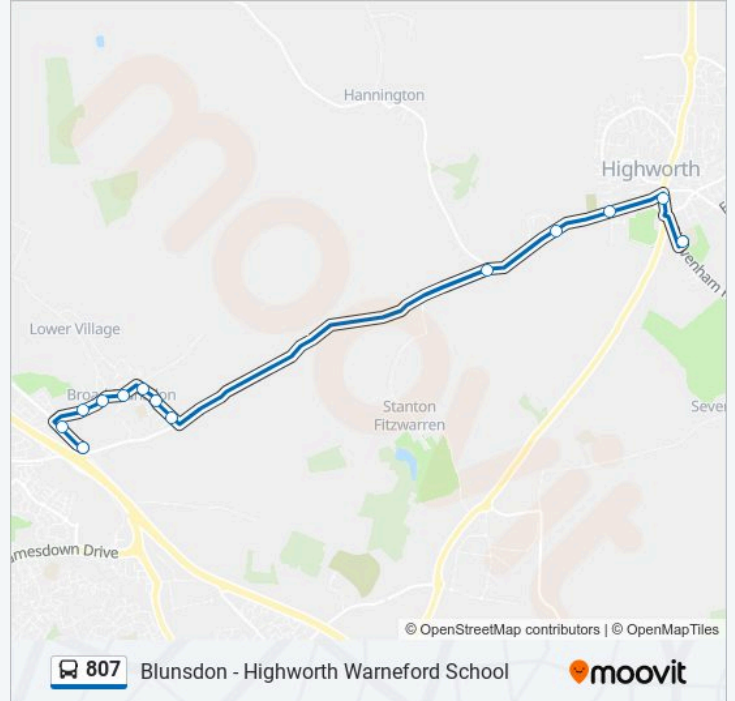

Direction: Broad Blunsdon

13 stops

[VIEW LINE SCHEDULE](#)

- Warneford School, Redlands
- Swindon Street, Highworth
- Bydemill Gardens, Highworth
- Hampton Turn, Highworth
- Freke Arms, Swanborough
- Sutton Park, Broad Blunsdon
- Blunt Rise, Broad Blunsdon
- Sams Lane Bottom, Broad Blunsdon
- Holdcroft Close, Broad Blunsdon
- Heart In Hand, Broad Blunsdon
- Blunsdon House Hotel, Broad Blunsdon
- Minerva Heights, Broad Blunsdon
- The Cold Harbour, Broad Blunsdon

807 bus Time Schedule

Broad Blunsdon Route Timetable:

Sunday	Not Operational
Monday	15:35
Tuesday	15:35
Wednesday	15:35
Thursday	15:35
Friday	15:35
Saturday	Not Operational

807 bus Info

Direction: Broad Blunsdon

Stops: 13

Trip Duration: 15 min

Line Summary:

Direction: Redlands

15 stops

[VIEW LINE SCHEDULE](#)

- Sutton Park, Broad Blunsdon
- Blunt Rise, Broad Blunsdon
- Sams Lane Bottom, Broad Blunsdon
- Holdcroft Close, Broad Blunsdon
- Heart In Hand, Broad Blunsdon
- Blunsdon House Hotel, Broad Blunsdon
- Minerva Heights, Broad Blunsdon
- The Cold Harbour, Broad Blunsdon
- The Cold Harbour, Broad Blunsdon
- Anvil Street, Broad Blunsdon
- Freke Arms, Swanborough
- Hampton Turn, Highworth
- Bydemill Gardens, Highworth
- Swindon Street, Highworth
- Warneford School, Redlands