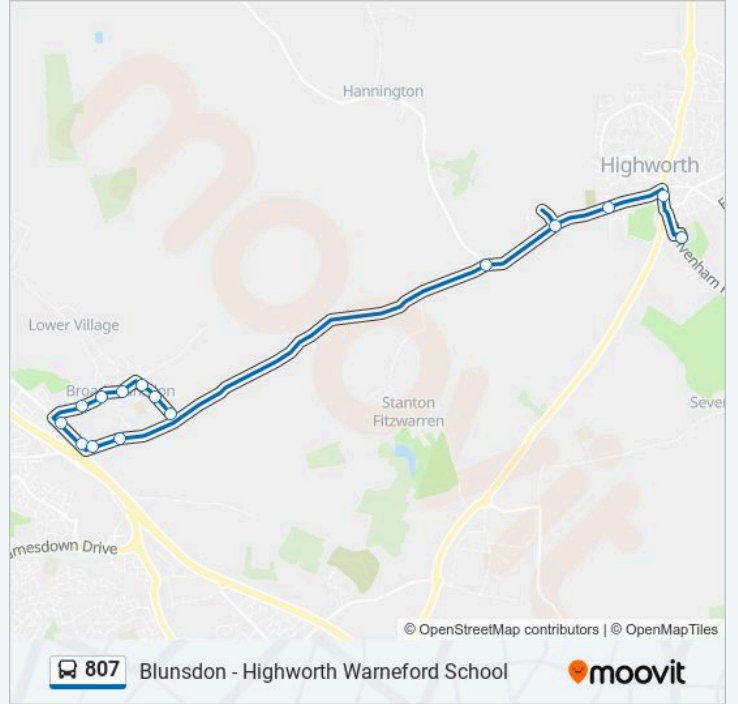

The 807 bus line (Blunsdon - Highworth Warneford School) has 2 routes. For regular weekdays, their operation hours are: (1) Broad Blunsdon: 15:35(2) Redlands: 08:15
Use the Moovit App to find the closest 807 bus station near you and find out when is the next 807 bus arriving.

Stops: 13

Trip Duration: 15 min

Line Summary:

Direction: Redlands

15 stops

[VIEW LINE SCHEDULE](#)

- Sutton Park, Broad Blunsdon
- Blunt Rise, Broad Blunsdon
- Sams Lane Bottom, Broad Blunsdon
- Holdcroft Close, Broad Blunsdon
- Heart In Hand, Broad Blunsdon
- Blunsdon House Hotel, Broad Blunsdon
- Minerva Heights, Broad Blunsdon
- The Cold Harbour, Broad Blunsdon
- The Cold Harbour, Broad Blunsdon
- Anvil Street, Broad Blunsdon
- Freke Arms, Swanborough
- Hampton Turn, Highworth
- Bydemill Gardens, Highworth
- Swindon Street, Highworth
- Warneford School, Redlands

807 bus Time Schedule

Redlands Route Timetable:

Sunday	Not Operational
Monday	08:15
Tuesday	08:15
Wednesday	08:15
Thursday	08:15
Friday	08:15
Saturday	Not Operational

807 bus Info

Direction: Redlands

Stops: 15

Trip Duration: 25 min

Line Summary:

807 bus time schedules and route maps are available in an offline PDF at moovitapp.com. Use the Moovit App to see live bus times, train schedule or subway schedule, and step-by-step directions for all public transit in South West.