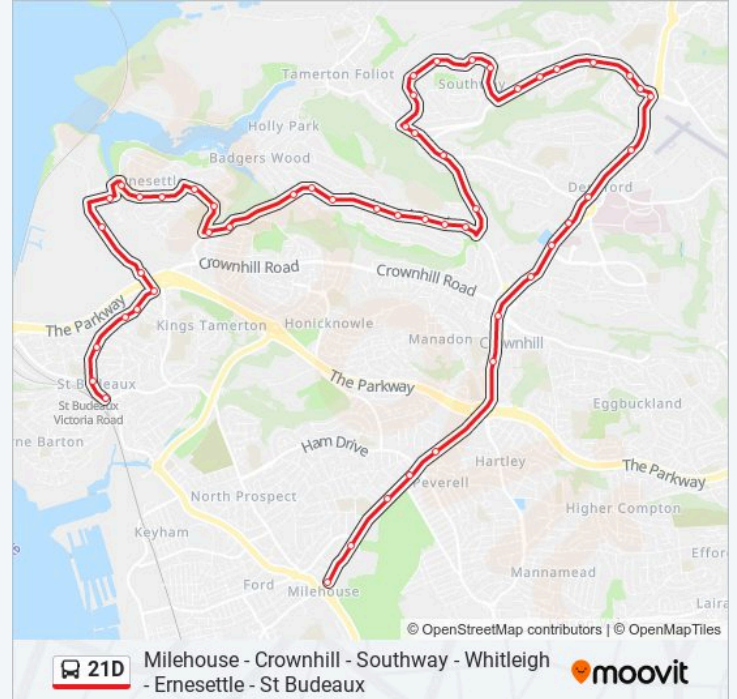

Appleby Walk, Whiteleigh

Bethany Evangelical Church, Whiteleigh

Bodmin Road West, Whiteleigh

Westbury Close, Whiteleigh

Canterbury Drive, Whiteleigh

Budshead Road, West Park

Budshead Road West, Ernesettle

Millford School, Ernesettle

Biggin Hill, Ernesettle

Bull And Bush, Ernesettle

Hawkinge Gardens West, Ernesettle

Northolt Avenue, Ernesettle

New Chivenor Avenue, Ernesettle

Ernesettle Lane Rnad, Ernesettle

Ernesettle Lane Top, Ernesettle

Roman Way, St Budeaux

Row Lane, St Budeaux

Tennis Courts, St Budeaux

Victoria Road Shops, St Budeaux

Victoria Road Library, St Budeaux

St Budeaux Square 3, St Budeaux

Milehouse - Crownhill - Southway - Whiteleigh  
- Ernesettle - St Budeaux