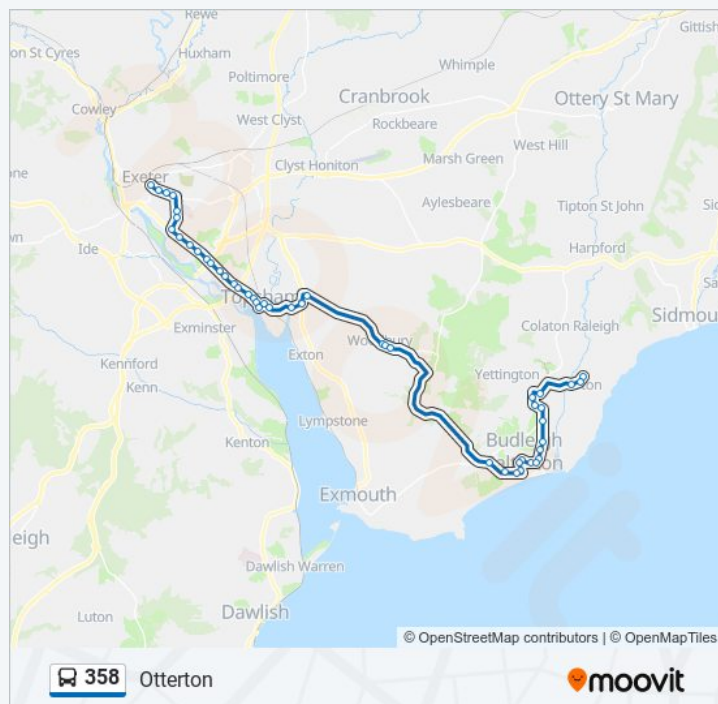

Livery Dole, Heavitree

Grendon Road, Heavitree

St Lukes Campus, St Leonards

The Pyramids, Exeter City Centre

Bus Station, Exeter City Centre

Direction: Otterton

48 stops

[VIEW LINE SCHEDULE](#)

Not Operational

358 bus Info

Direction: Otterton

Stops: 48

Trip Duration: 70 min

Line Summary:

Stoneborough Corner, Budleigh Salterton

Raleigh Road, Budleigh Salterton

Granary Lane, Budleigh Salterton

Kersbrook, Budleigh Salterton

Mill Roy Cottage, East Budleigh

Rolle Arms, East Budleigh

Middle Street, East Budleigh

High Street, East Budleigh

Middletown Lane, East Budleigh