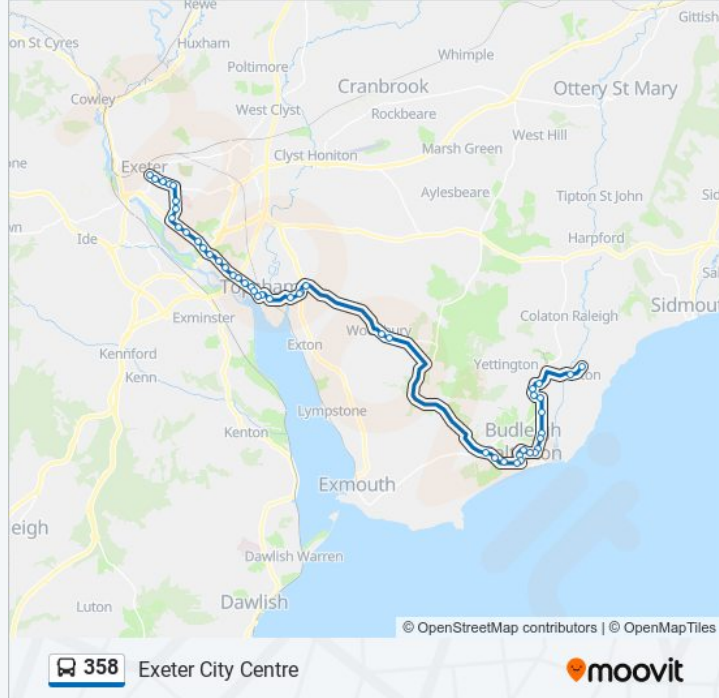

The Nelson, Topsham

Denver Road, Topsham

Hamilton Road, Topsham

Fairway, Topsham

The Retreat Drive, Topsham

Newport Park, Countess Wear

Seabrook Avenue, Countess Wear

Glasshouse Lane, Countess Wear

Roundabout, Countess Wear

Infocus, Countess Wear

Southbrook Road, Countess Wear

Crematorium, Wonford

Isca College, Wonford

Wyvern Barracks, St Leonards

Fleming Way, Wonford

R D & E Hospital, Wonford

Livery Dole, Heavitree

Grendon Road, Heavitree

St Lukes Campus, St Leonards

The Pyramids, Exeter City Centre

Bus Station, Exeter City Centre

Direction: Otterton

48 stops

[VIEW LINE SCHEDULE](#)

Not Operational

358 bus Info

Direction: Otterton

Stops: 48

Trip Duration: 70 min

Line Summary:

Stoneborough Corner, Budleigh Salterton

Raleigh Road, Budleigh Salterton