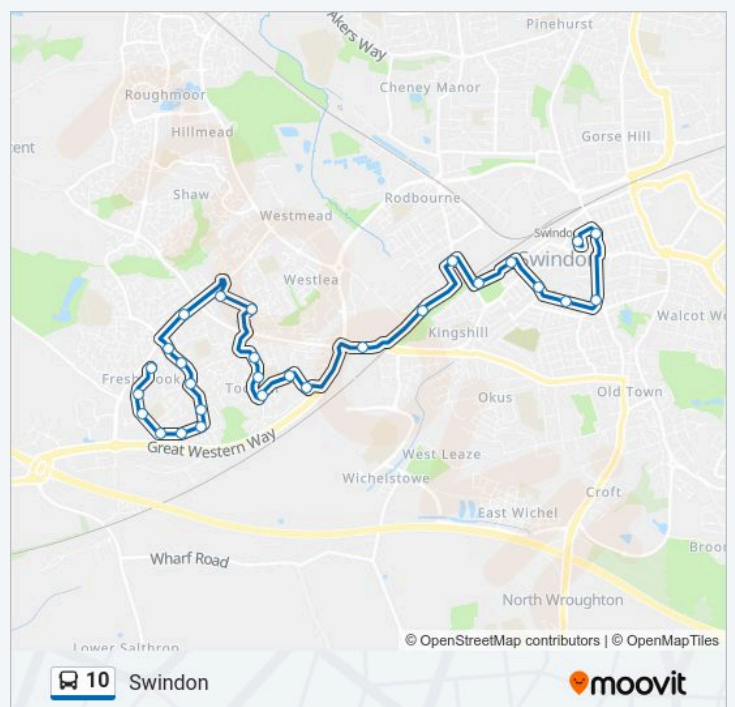

Warneford Close, Toothill

Mannington Roundabout, Mannington

Padstow Road, Bridgemead

Great Western Outlet Village, Even Swindon

Dean Street, Swindon

Emlyn Square, Swindon

Farnsby Street, Swindon

10 bus Time Schedule

Swindon Route Timetable:

Sunday	Not Operational
Monday	04:45 - 18:12
Tuesday	04:45 - 18:12
Wednesday	04:45 - 18:12
Thursday	04:45 - 18:12
Friday	04:45 - 18:12
Saturday	Not Operational

10 bus Info

Direction: Swindon

Stops: 28

Trip Duration: 31 min

Line Summary:

10 Swindon

moovit

Commercial Road, Swindon

Regent Circus, Swindon

Corporation Street, Swindon

Bus Station, Swindon

Direction: Swindon

33 stops

[VIEW LINE SCHEDULE](#)

Orbital Shopping Park, Haydon Wick

Hartington Road, Oakhurst

Tadpole Cross, Tadpole Garden Village

Primary Academy, Tadpole Garden Village