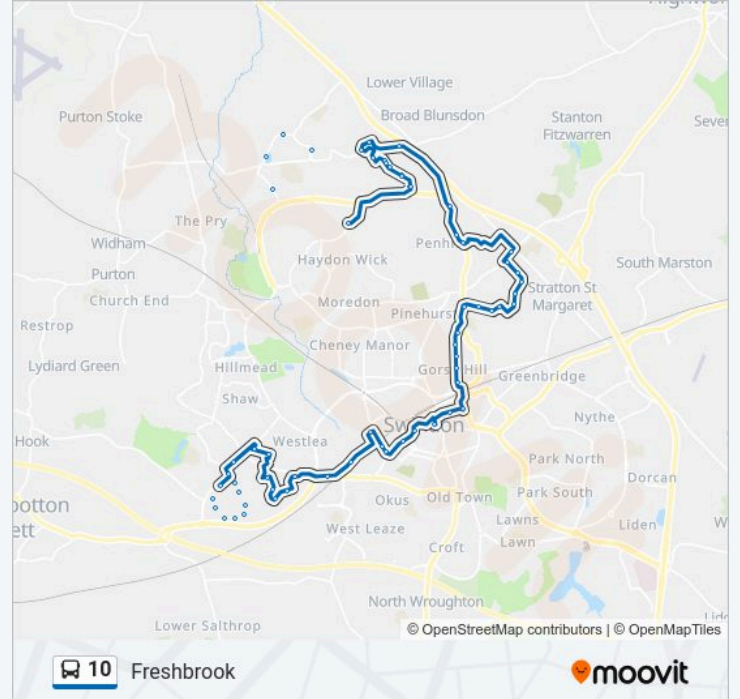

Bus Station, Swindon

Catherine Street, Swindon

Health Hydro, Swindon

Birch Street, Swindon

Dean Street, Swindon

Great Western Outlet Village, Even Swindon

Padstow Road, Bridgemead

Mannington Roundabout, Mannington

Stratford Close, Toothill

Village Tavern, Toothill

Flint Hill Top, Toothill

Luddesdown Road, Toothill

Conisborough, Toothill

Ashington, Westlea

Link Centre, Link Leisure Centre

Grange Park Subway, Grange Park

Gainsborough Court, Freshbrook

Leslie Close, Freshbrook

Ashburnham Close, Freshbrook

Freshbrook Centre, Freshbrook

Desborough, Freshbrook

Symonds, Freshbrook

Langdale Drive, Freshbrook

Edgehill, Freshbrook

Freshbrook Way, Freshbrook

Bloomsbury Close, Freshbrook

Direction: Haydon Wick

61 stops

[VIEW LINE SCHEDULE](#)

Leslie Close, Freshbrook

Ashburnham Close, Freshbrook

Freshbrook Centre, Freshbrook