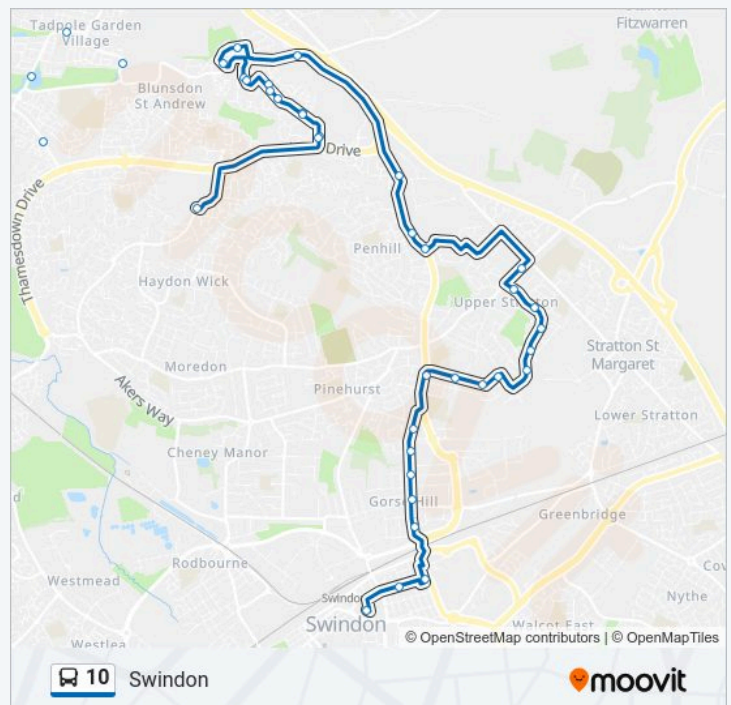

Bus Station, Swindon

Direction: Swindon

33 stops

[VIEW LINE SCHEDULE](#)

Orbital Shopping Park, Haydon Wick

Hartington Road, Oakhurst

Tadpole Cross, Tadpole Garden Village

Primary Academy, Tadpole Garden Village

Ruskin Avenue, Upper Stratton

Church Walk, Upper Stratton

Greenlands Road, Upper Stratton

Headlands Trading Estate, Upper Stratton

Marsland Road, Upper Stratton

Wheeler Avenue, Pinehurst

10 bus Time Schedule

Swindon Route Timetable:

Sunday	17:54 - 19:24
Monday	17:59
Tuesday	17:59
Wednesday	17:59
Thursday	17:59
Friday	17:59
Saturday	16:54 - 17:36

10 bus Info

Direction: Swindon

Stops: 33

Trip Duration: 39 min

Line Summary:

Poplar Avenue, Pinehurst

May Close, Gorse Hill

Argyle Street, Gorse Hill

Gorse Hill North, Gorse Hill

Gorse Hill South, Gorse Hill

County Road Corner, Swindon

Gladstone Street, Swindon

Bus Station, Swindon