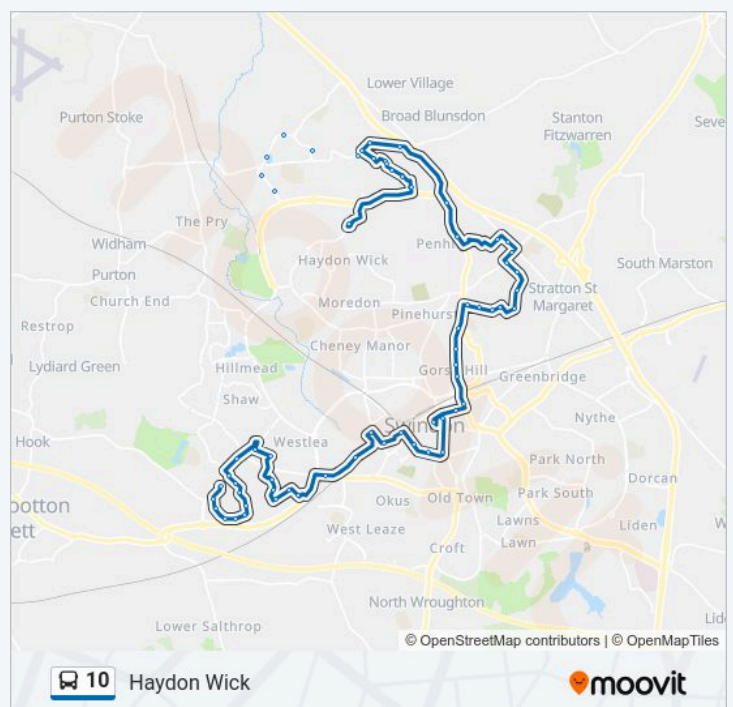

Desborough, Freshbrook

Symonds, Freshbrook

Langdale Drive, Freshbrook

Edgehill, Freshbrook

Freshbrook Way, Freshbrook

Bloomsbury Close, Freshbrook

Gainsborough Court, Freshbrook

Grange Park Subway, Grange Park

Link Centre, Link Leisure Centre

Ashington, Westlea

Conisborough, Toothill

Luddesdown Road, Toothill

Flint Hill Top, Toothill

Village Tavern, Toothill

Warneford Close, Toothill

Mannington Roundabout, Mannington

Padstow Road, Bridgemead

Great Western Outlet Village, Even Swindon

Dean Street, Swindon

Emlyn Square, Swindon

Farnsby Street, Swindon

10 bus Time Schedule

Haydon Wick Route Timetable:

Sunday	08:00 - 20:02
Monday	05:27 - 22:32
Tuesday	05:27 - 22:32
Wednesday	05:27 - 22:32
Thursday	05:27 - 22:32
Friday	05:27 - 22:32
Saturday	06:40 - 22:35

10 bus Info

Direction: Haydon Wick

Stops: 61

Trip Duration: 82 min

Line Summary:

Commercial Road, Swindon

Regent Circus, Swindon

Corporation Street, Swindon