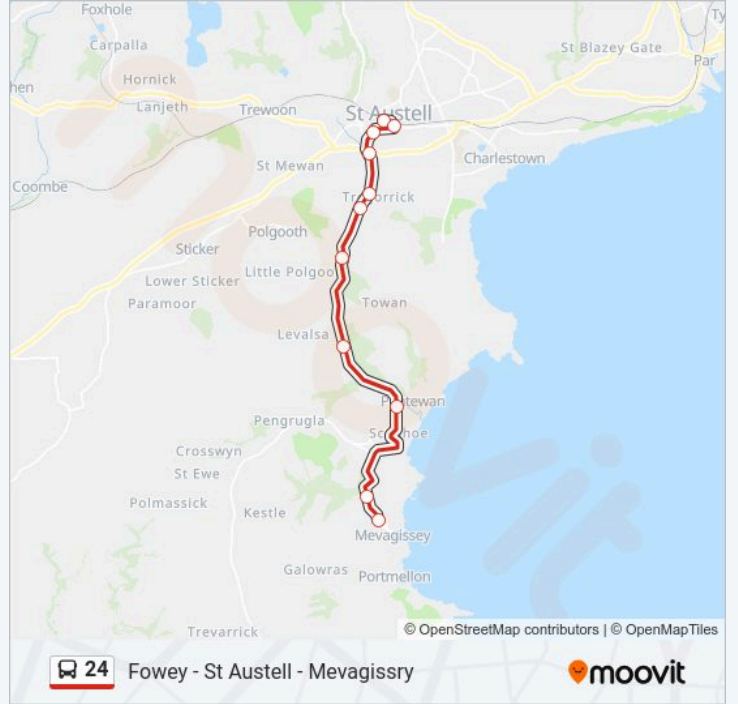

24 bus time schedules and route maps are available in an offline PDF at moovitapp.com. Use the Moovit App to see live bus times, train schedule or subway schedule, and step-by-step directions for all public transit in South West.

© 2024 Moovit - All Rights Reserved