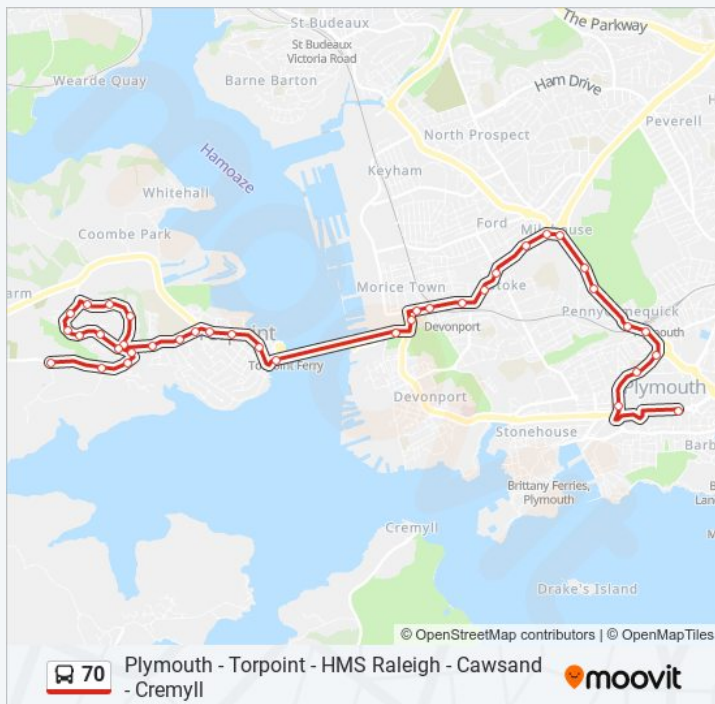

Alma Road, Milehouse

Milehouse Alma Road, Milehouse

Milehouse Road East, Milehouse

Milehouse Road West, Milehouse

Ford Hill Top, Stoke

Stoke Village, Stoke

Havelock Terrace, Stoke

Exmouth Road, Devonport

Ross Street, Devonport

Utc Plymouth, Devonport

Ferry Road, Devonport

Torpoint Ferry, Torpoint

Harvey Street, Torpoint

Antony Road Sainsburys, Torpoint

Cadet Hut, Torpoint

Bus Depot, Torpoint

School, Torpoint

Sycamore Drive, Torpoint

Goad Close, Torpoint

Clegg Avenue, Torpoint

Kernow Close, Torpoint

Goad Avenue, Torpoint

Borough Park, Torpoint

Trevithick Avenue, Torpoint

Kynance Close, Torpoint

Pendennis Close, Torpoint

Davy Close, Torpoint

Goad Avenue Bottom, Torpoint

Hawthorn Avenue, Torpoint

Pencair Avenue, Torpoint

Hms Raleigh, Torpoint

70 bus Info

Direction: Torpoint

Stops: 38

Trip Duration: 46 min

Line Summary: