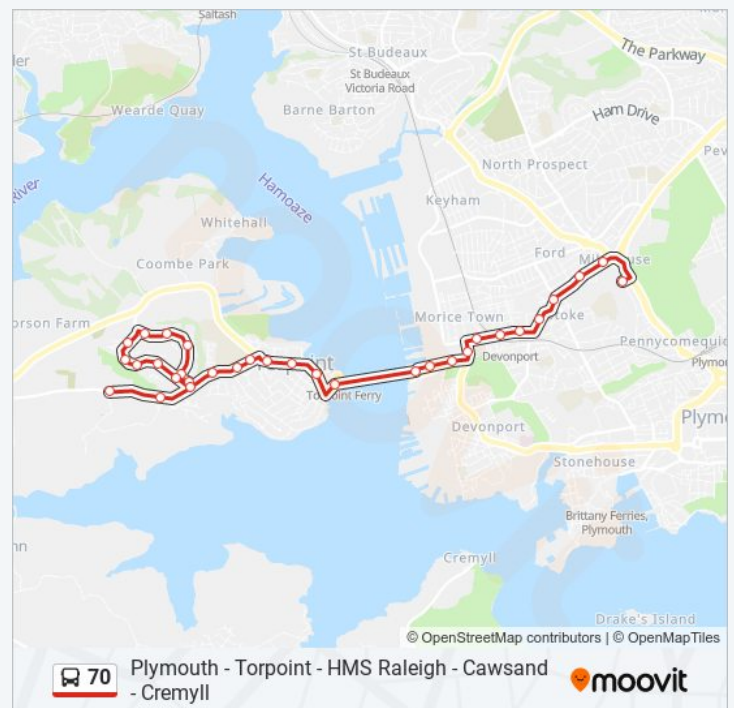

Davy Close, Torpoint

Goad Avenue Bottom, Torpoint

Woodland Way, Torpoint

School, Torpoint

Bus Depot, Torpoint

Cadet Hut, Torpoint

Antony Road Sainsburys, Torpoint

Harvey Street, Torpoint

Indian Inn, Stoke

Stoke Ford Hill, Stoke

Milehouse Road West, Milehouse

Milehouse Road East, Milehouse

Bus Depot, Milehouse

Sunday	Not Operational
Monday	Not Operational
Tuesday	Not Operational
Wednesday	Not Operational
Thursday	Not Operational
Friday	Not Operational
Saturday	23:41

70 bus Info

Direction: Milehouse

Stops: 32

Trip Duration: 36 min

Line Summary:

Direction: Plymouth City Centre

84 stops

[VIEW LINE SCHEDULE](#)