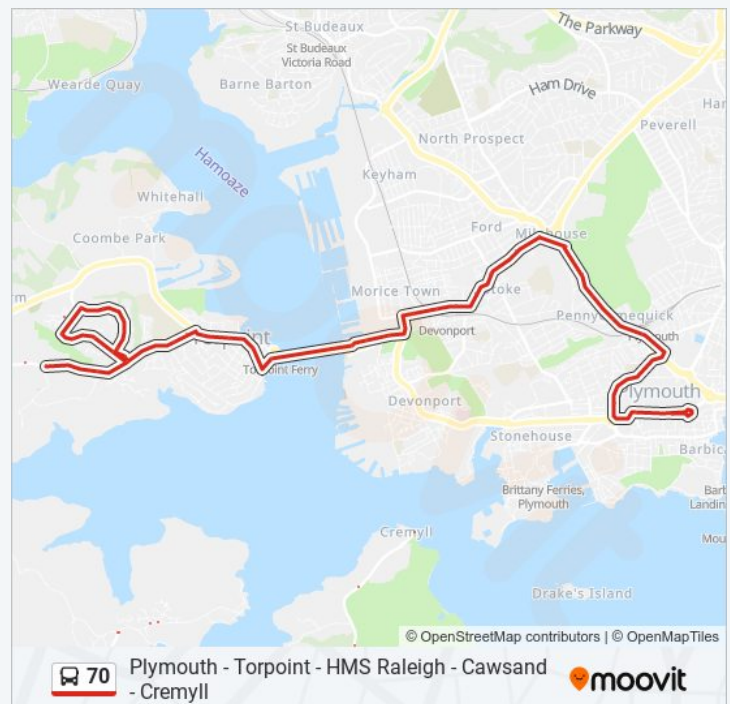

70 bus Info

Direction: Plymouth City Centre

Stops: 84

Trip Duration: 95 min

Line Summary:

Tregonhawke Path To Beach, Whitsand Bay

Farmers Field Car Park, Freathy

Shelter, Freathy

Sharrow Point, Freathy

Tregantle Beach Corner, Freathy

Tregantle Beach, Freathy

Tregantle Fort Car Park, Antony

Tregantle Fort, Antony

Lower Tregantle, Antony

St John Turn, Antony

The Carew Arms, Antony

Village Shop, Antony

St John Turning, Antony

St John Turning, Antony

Trevol Business Park, Torpoint

Hms Raleigh, Torpoint

Pencair Avenue, Torpoint

Goad Avenue, Torpoint

Goad Close, Torpoint

Kynance Close, Torpoint

Pendennis Close, Torpoint

Davy Close, Torpoint

Goad Avenue Bottom, Torpoint

Hawthorn Avenue, Torpoint

Pencair Avenue, Torpoint

Hms Raleigh, Torpoint

70 bus Info