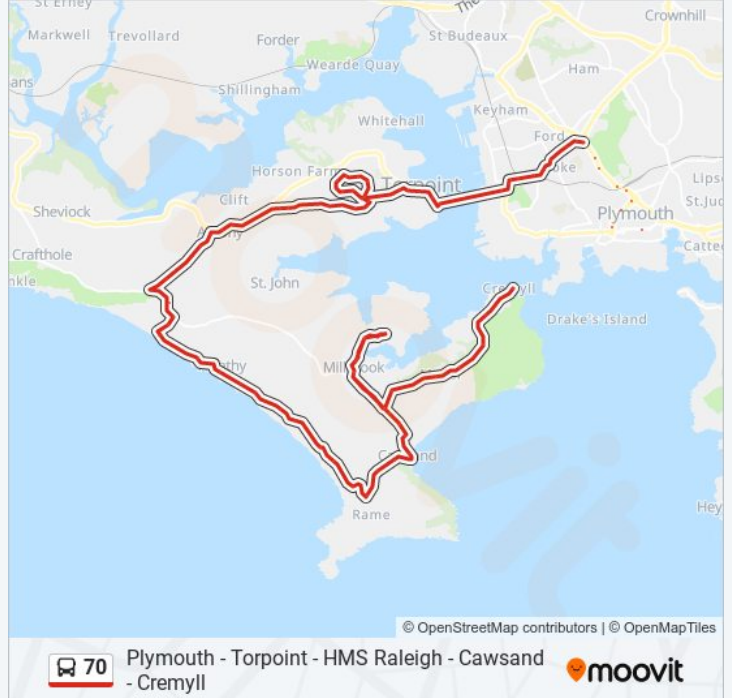

Cadet Hut, Torpoint

Bus Depot, Torpoint

School, Torpoint

Sycamore Drive, Torpoint

Goad Close, Torpoint

Clegg Avenue, Torpoint

Kernow Close, Torpoint

Goad Avenue, Torpoint

Borough Park, Torpoint

Trevithick Avenue, Torpoint

Kynance Close, Torpoint

Pendennis Close, Torpoint

Davy Close, Torpoint

Goad Avenue Bottom, Torpoint

Hawthorn Avenue, Torpoint

Pencair Avenue, Torpoint

Hms Raleigh, Torpoint

Trevol Business Park, Torpoint

Trevol Road Hay Farm, Antony

St John Turning, Antony

Pedigree Farm, Antony

The Carew Arms, Antony

The Old Vicarage, Antony

St John Turn, Antony

Lower Tregantle, Antony

Tregantle Fort Junction, Antony

Tregantle Fort Main Car Park, Antony

Tregantle Fort Car Park, Antony

Tregantle Beach, Freathy

Tregantle Beach Corner, Freathy

Sharrow Point, Freathy

Shelter, Freathy

Farmers Field Car Park, Freathy