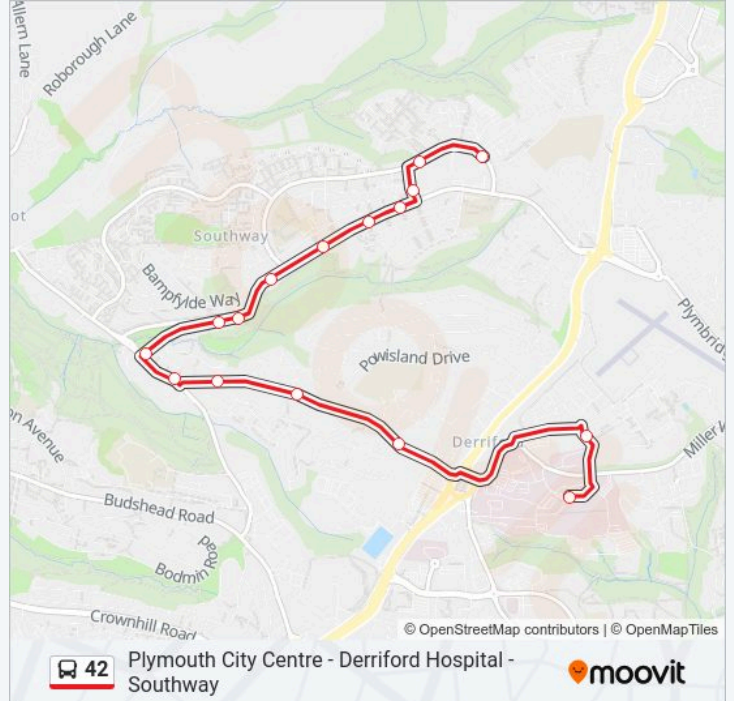

Southway Drive, Southway

Southway Drive, Southway

Looseleigh Lane, Southway

Frontfield Crescent, Southway

Warleigh Crescent, Derriford

Looseleigh Close, Derriford

Marjon, Derriford

Derriford Hospital, Derriford

**Stops:** 16

**Trip Duration:** 14 min

**Line Summary:**

## Direction: Plymouth City Centre

39 stops

[VIEW LINE SCHEDULE](#)

Samuel Bassett Avenue, Southway

Flamborough Road, Southway

Flamborough Road, Southway

Southway Shops, Southway

Pendeen Crescent, Southway