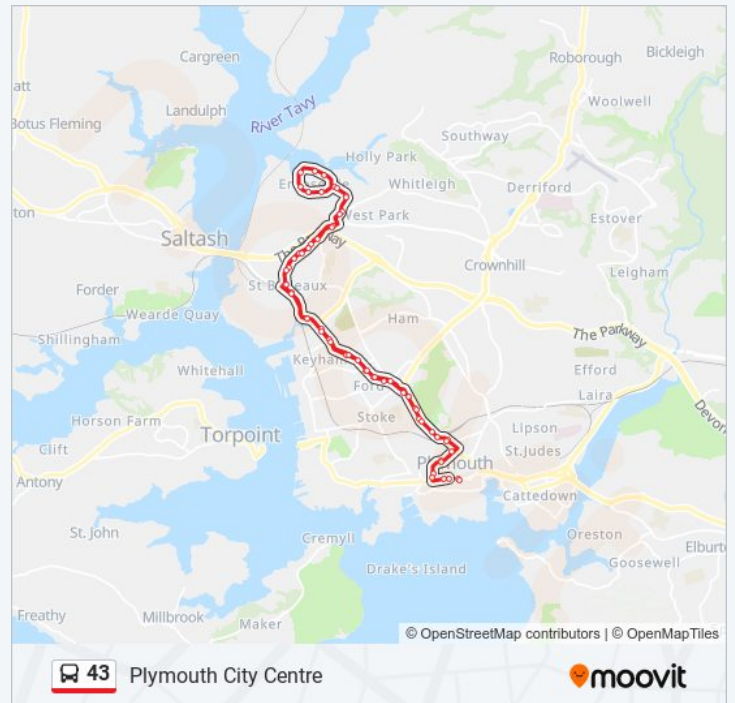

Mill Ford School, Ernesettle

Marina Road, Ernesettle

Marrett Road, St Budeaux

Roman Way, St Budeaux

Row Lane, St Budeaux

Victoria Road Tennis Courts, St Budeaux

Victoria Road Shops, St Budeaux

Victoria Road Library, St Budeaux

Marina Road, Ernesettle

Millford School, Ernesettle

Biggin Hill, Ernesettle

Digby Grove, Ernesettle

Lakeside Drive, Ernesettle

Tangmere Avenue, Ernesettle

Northolt Avenue, Ernesettle

Maidstone Place, Ernesettle

Bull And Bush, Ernesettle

Biggin Hill, Ernesettle

Monday	04:50 - 23:05
Tuesday	04:50 - 23:05
Wednesday	04:50 - 23:05
Thursday	04:50 - 23:05
Friday	04:50 - 23:05
Saturday	05:37 - 23:05

### 43 bus Info

**Direction:** Plymouth City Centre

**Stops:** 59

**Trip Duration:** 60 min

**Line Summary:**

Mill Ford School, Ernesettle

Marina Road, Ernesettle

Marrett Road, St Budeaux