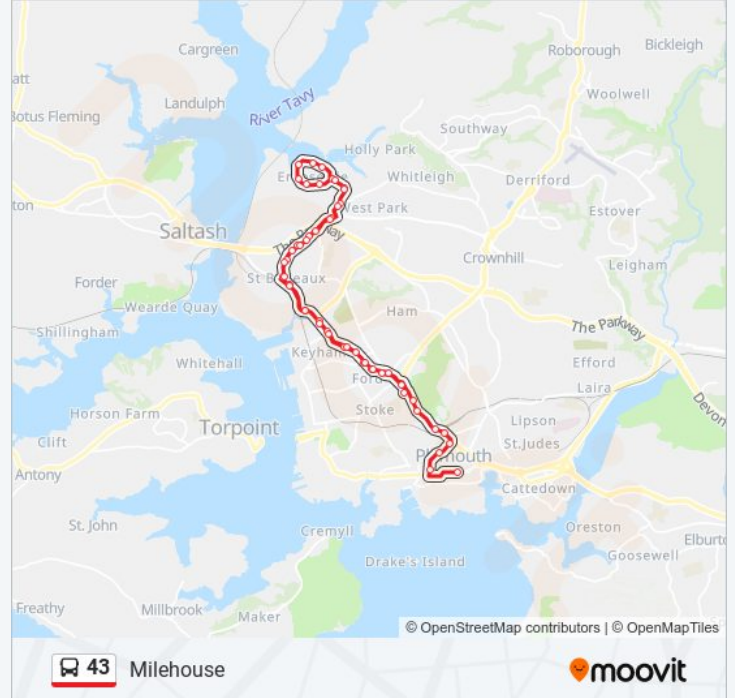

Biggin Hill, Ernesettle

Digby Grove, Ernesettle

Lakeside Drive, Ernesettle

Tangmere Avenue, Ernesettle

Northolt Avenue, Ernesettle

Maidstone Place, Ernesettle

Bull And Bush, Ernesettle

Biggin Hill, Ernesettle

Mill Ford School, Ernesettle

Marina Road, Ernesettle

Marrett Road, St Budeaux

Roman Way, St Budeaux

Row Lane, St Budeaux

Victoria Road Tennis Courts, St Budeaux

Victoria Road Shops, St Budeaux

Victoria Road Library, St Budeaux

St Budeaux Square 2, St Budeaux

Harbour Avenue, Camels Head

Camels Head School, Camels Head

Camels Head

Cookworthy Road, North Prospect

Austin Avenue, North Prospect

Wolseley Road Shops, North Prospect

Greatlands Place, North Prospect

Queens House, Ford

Bus Depot, Milehouse

**Direction: Plymouth City Centre**

59 stops

[VIEW LINE SCHEDULE](#)

**43 bus Time Schedule**

Plymouth City Centre Route Timetable:

Sunday