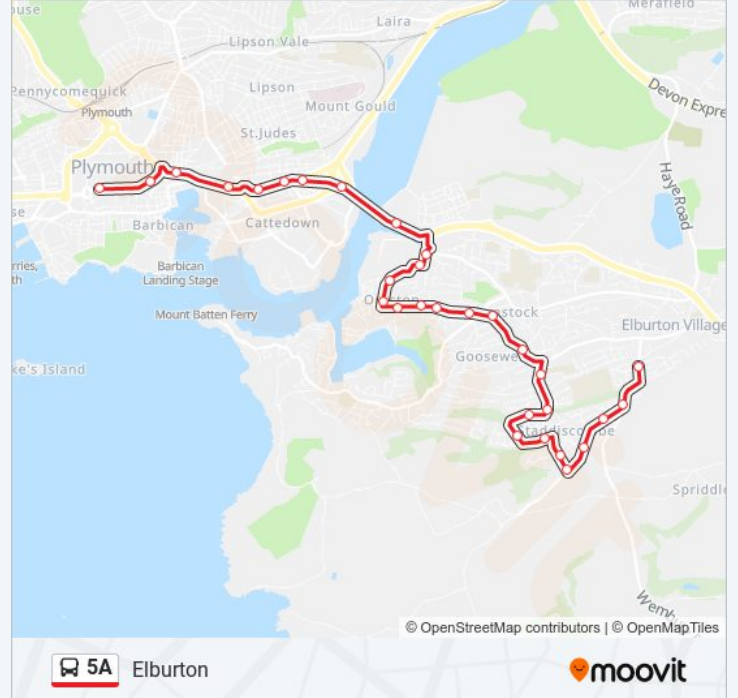

5A bus Info

Direction: Elburton

Stops: 30

Trip Duration: 28 min

Line Summary:

Southgate Avenue, Staddiscombe

Holmwood Avenue, Staddiscombe

Lower Park Drive, Staddiscombe

Staddiscombe Social Club, Staddiscombe

Coleman Drive, Staddiscombe

Shapleys Gardens, Elburton

Coltness Road, Elburton

Charnhill Way, Elburton

Direction: Plymouth City Centre

33 stops

[VIEW LINE SCHEDULE](#)

5A bus Info

Direction: Plymouth City Centre

Stops: 33

Trip Duration: 30 min

Line Summary:

Two Parks, Plymstock

Birch Pond Road, Plymstock

Railway Cottages, Oreston