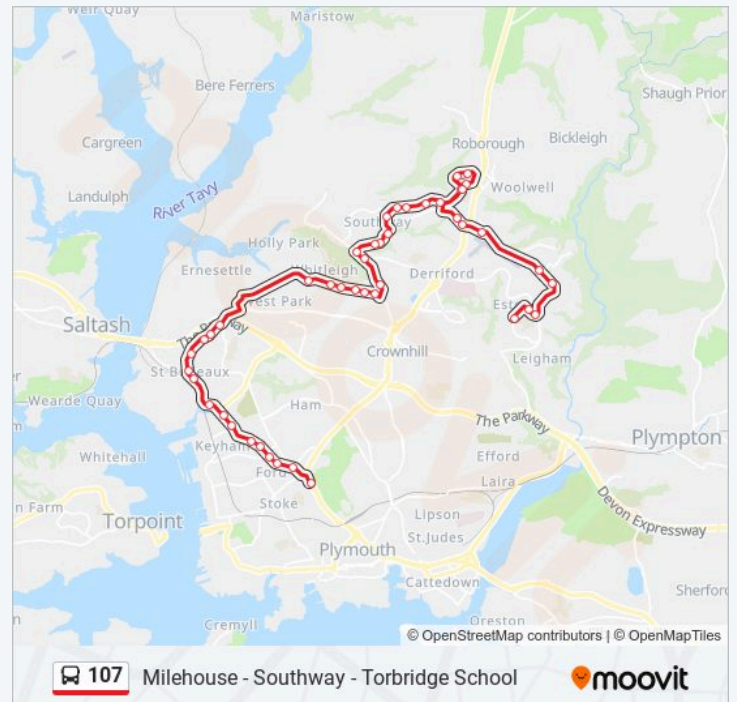

### 107 bus Info

**Direction:** Milehouse

**Stops:** 45

**Trip Duration:** 51 min

**Line Summary:**

Victoria Road Library, St Budeaux

St Budeaux Square 2, St Budeaux

Harbour Avenue, Camels Head