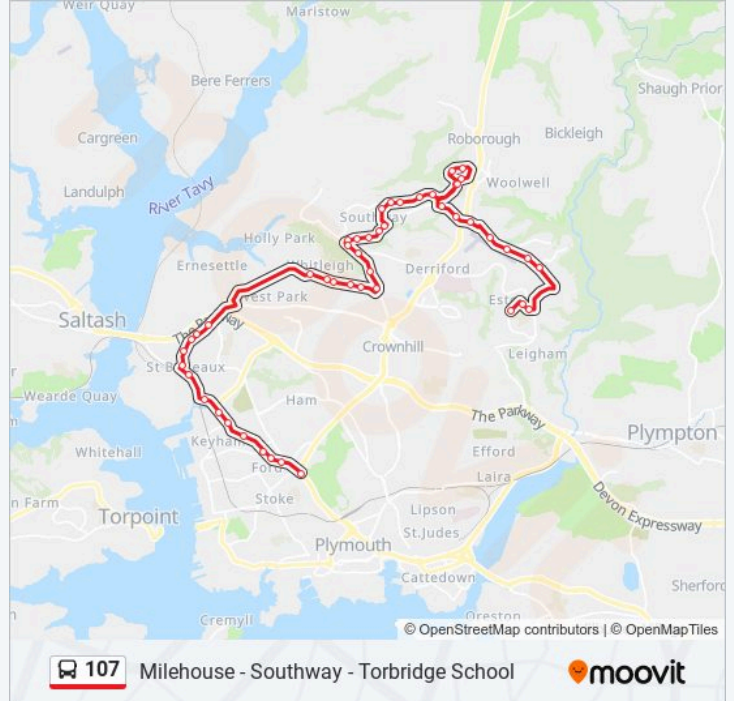

Wardour Walk, Widewell

Legis Walk, Widewell

Beverston Way, Widewell

Hedingham Gardens, Widewell

Butler Close, Southway

Southway Lane, Southway

Morgan Road Eastbound, Southway

Glenfield Road, Glenholt

Darklake View, Glenholt

Fine Tubes, Estover

Plymbridge Road Factories, Estover

Dover Road East, Estover

Dover Road West, Estover

Tor Bridge High, Estover

**Direction: Milehouse**

45 stops

Thornbury Road, Estover

Morgan Road Westbound, Southway

Roborough Surgery, Southway

Barndale Crescent, Southway

Hedingham Gardens, Widewell

Wardour Walk, Widewell

Legis Walk, Widewell

Beverston Way, Widewell

### 107 bus Info

**Direction:** Milehouse

**Stops:** 45

**Trip Duration:** 51 min

**Line Summary:**

Victoria Road Library, St Budeaux

St Budeaux Square 2, St Budeaux

Harbour Avenue, Camels Head