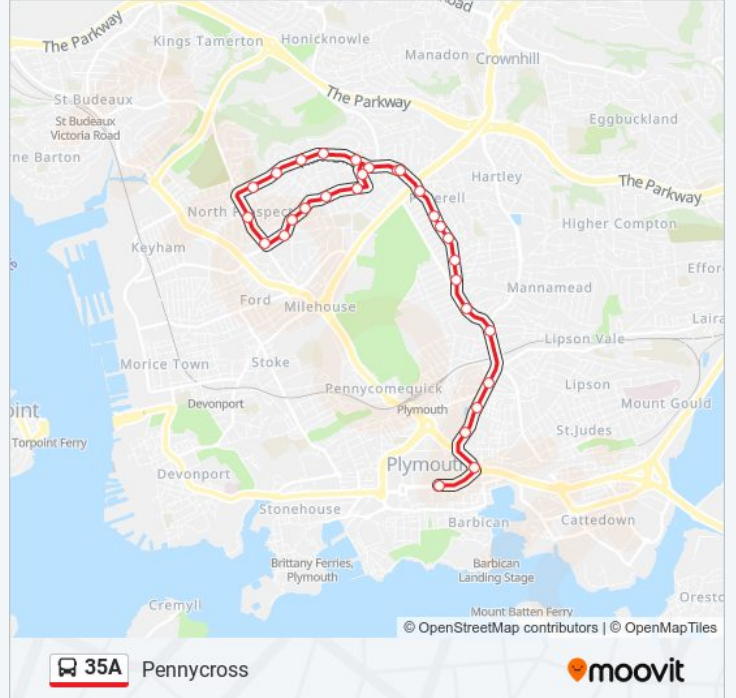

Direction: Pennycross

29 stops

[VIEW LINE SCHEDULE](#)

Royal Parade A17, Plymouth City Centre (A17)

Charles Street C1, Plymouth City Centre

University, Plymouth City Centre

Skardon Place, Plymouth

Plymouth Girls High 2, Plymouth

Stops: 29

Trip Duration: 23 min

Line Summary:

Cookworthy Road, North Prospect

Ham Drive Youth Centre, Ham

Ham Green, Ham

Dryburgh Crescent, Ham

Ham Close, Pennycross

Arden Grove, Pennycross

Cherry Tree, Pennycross

Direction: Plymouth City Centre

44 stops

[VIEW LINE SCHEDULE](#)

Royal Parade A17, Plymouth City Centre (A17)

Charles Street C1, Plymouth City Centre

University, Plymouth City Centre

Direction: Plymouth City Centre

Stops: 44

Trip Duration: 49 min

Line Summary:

Corondale Road, Beacon Park

West Down Road, Beacon Park

Scott Business Park, North Prospect

North Prospect Shops, North Prospect