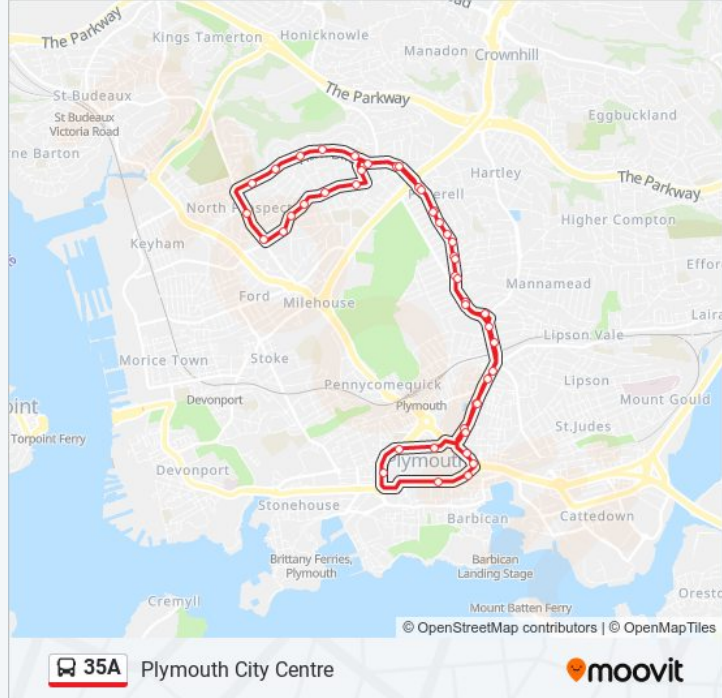

Stops: 29

Trip Duration: 23 min

Line Summary:

Cookworthy Road, North Prospect

Ham Drive Youth Centre, Ham

Ham Green, Ham

Dryburgh Crescent, Ham

Ham Close, Pennycross

Direction: Plymouth City Centre

Stops: 44

Trip Duration: 49 min

Line Summary:

Corondale Road, Beacon Park

West Down Road, Beacon Park

Scott Business Park, North Prospect

North Prospect Shops, North Prospect

Burleigh Lane, Peverell

Ganna Park Road East, Mannamead

Old Park Road, Mannamead

Weston Park Road Shops, Mannamead

Hyde Park Primary School, Mutley

Ford Park Lane, Mutley

Mutley Plain, Mutley

Alton Place, Plymouth

Bedford Terrace, Plymouth

City Library & Museum, Plymouth City Centre

Mayflower Street M2, Plymouth City Centre

Western Approach Flats, Plymouth City Centre

Western Approach, Plymouth City Centre

Royal Parade A17, Plymouth City Centre (A17)