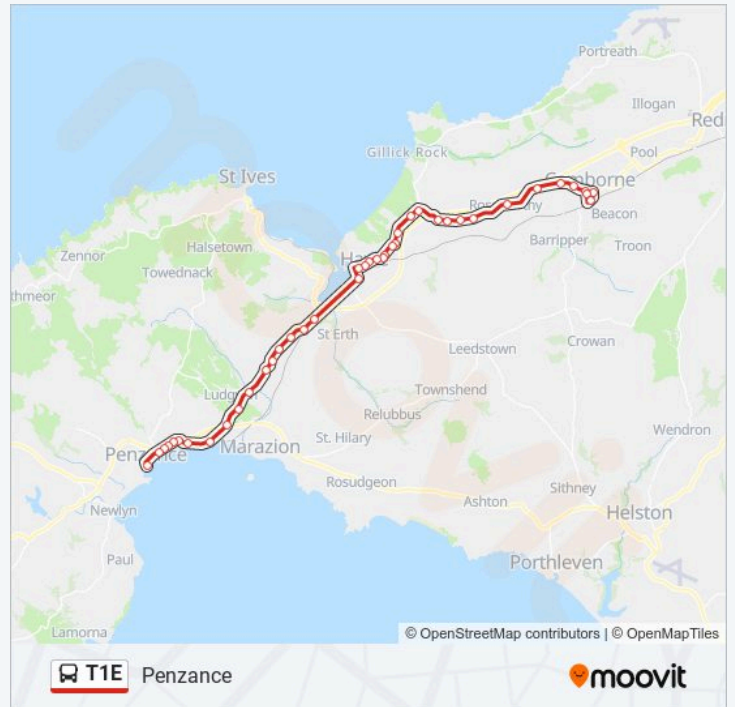

T1E bus Info

Direction: Camborne

Stops: 41

Trip Duration: 47 min

Line Summary:

Fore Street, Hayle

Copperhouse Co-Op, Hayle

Phillack Turn, Hayle

T1E bus Info

Direction: Penzance

Stops: 41

Trip Duration: 47 min
Line Summary:

- Tresdale Parc, Connor Downs
- Turnpike Inn, Connor Downs
- Trevere Close, Connor Downs
- Bar Lane, Treeve
- Treeve Lane, Upton Towans
- Loggans Way, Loggans Moor
- Lidl Loggans Road, Hayle
- Penmare Terrace, Phillack
- Phillack Turn, Hayle
- Co-Op, Hayle
- Fore Street, Hayle
- Library And Day Centre, Hayle
- War Memorial, Hayle
- St Elwyn's Church, Hayle
- Foundry Square, Hayle
- Interchange, St Erth
- Lamb And Flag, Rose-An-Grouse
- Bus Shelter, Canons Town
- The Old School House, Whitecross
- Bus Shelter, Whitecross
- Cockwells Turn, Crowlas
- The Star Inn, Crowlas
- Ludgvan Leaze, Varfell
- Varfell Turn, Long Rock
- Mexico Inn, Long Rock
- Morrisons, Long Rock
- Halfords, Penzance
- Sainsburys, Penzance
- Sainsburys Entrance, Penzance
- Gwel Lewern, Penzance
- Chyandour, Penzance
- Bus Station, Penzance