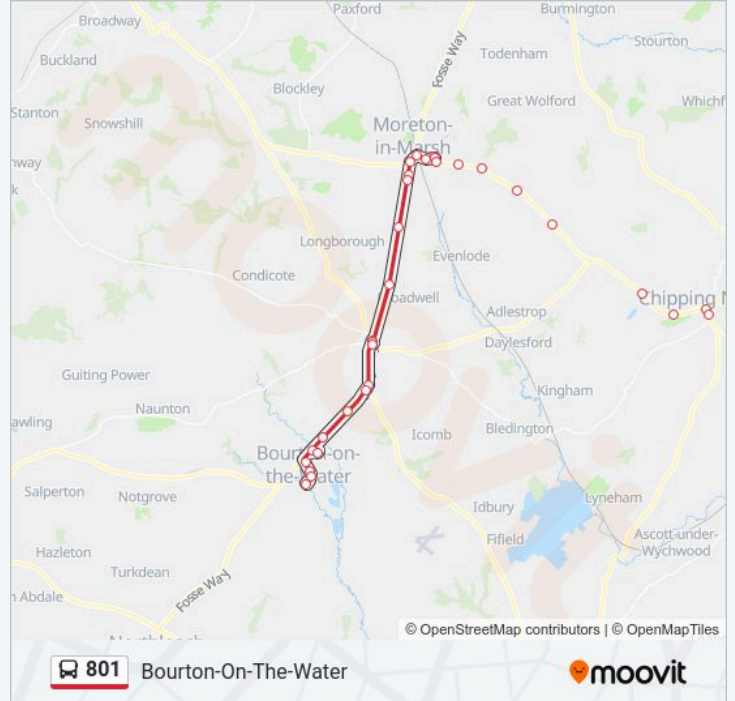

801 bus Info

Direction: Bourton-On-The-Water

Stops: 31

Trip Duration: 48 min

Line Summary:

Broadwell Turn, Donnington

Police Station, Stow-On-The-Wold

Library, Stow-On-The-Wold

Police Station, Stow-On-The-Wold

Number Four Hotel, Maugersbury

Fosse Manor Hotel, Maugersbury

Meadow Farm, Lower Slaughter

Slaughter Pike, Lower Slaughter

Industrial Park, Bourton-On-The-Water

Pulhams Bus Depot, Bourton-On-The-Water

Melville Estate, Bourton-On-The-Water

The Cotswold Academy, Bourton-On-The-Water

Moore Hospital, Bourton-On-The-Water

Newsagent, Bourton-On-The-Water

Direction: Cheltenham

69 stops

[VIEW LINE SCHEDULE](#)

West Street, Chipping Norton