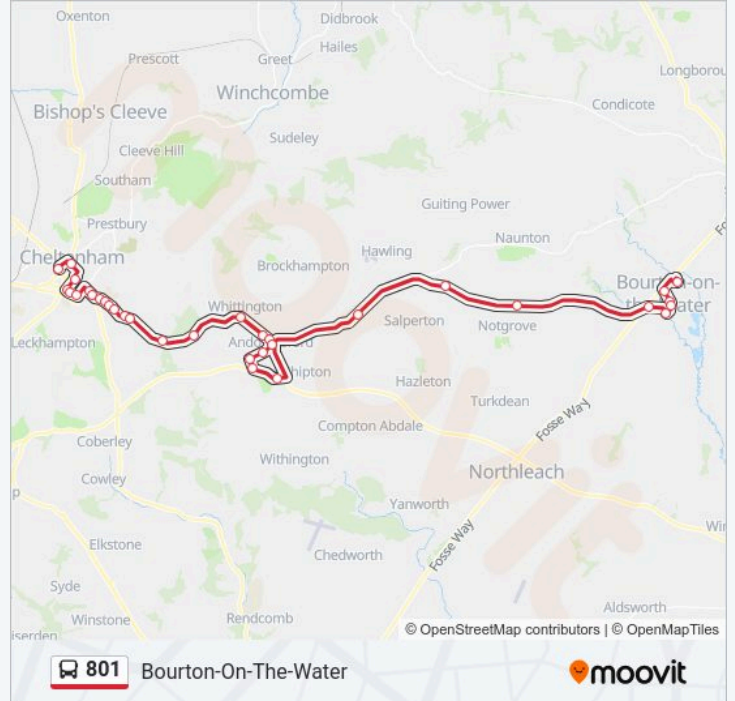

801 bus Info

Direction: Bourton-On-The-Water

Stops: 33

Trip Duration: 50 min

Line Summary:

Clock House Square, Andoversford

Mars-Den, Andoversford

Frogmill Inn, Shipton Oliffe

Hampen Cottages, Hampen

Westfield, Notgrove

Notgrove Crossroads, Notgrove

Green Lake Close, Bourton-On-The-Water

Edinburgh Wool Shop, Bourton-On-The-Water

Moore Hospital, Bourton-On-The-Water

The Cotswold Academy, Bourton-On-The-Water

Melville Estate, Bourton-On-The-Water

Pulhams Bus Depot, Bourton-On-The-Water

Direction: Bourton-On-The-Water

31 stops

[VIEW LINE SCHEDULE](#)

West Street, Chipping Norton

New Street, Chipping Norton

Toy Lane Turn, Chipping Norton

801 bus Info

Direction: Bourton-On-The-Water

Stops: 31

Trip Duration: 48 min

Line Summary:

Broadwell Turn, Donnington

Police Station, Stow-On-The-Wold

Library, Stow-On-The-Wold