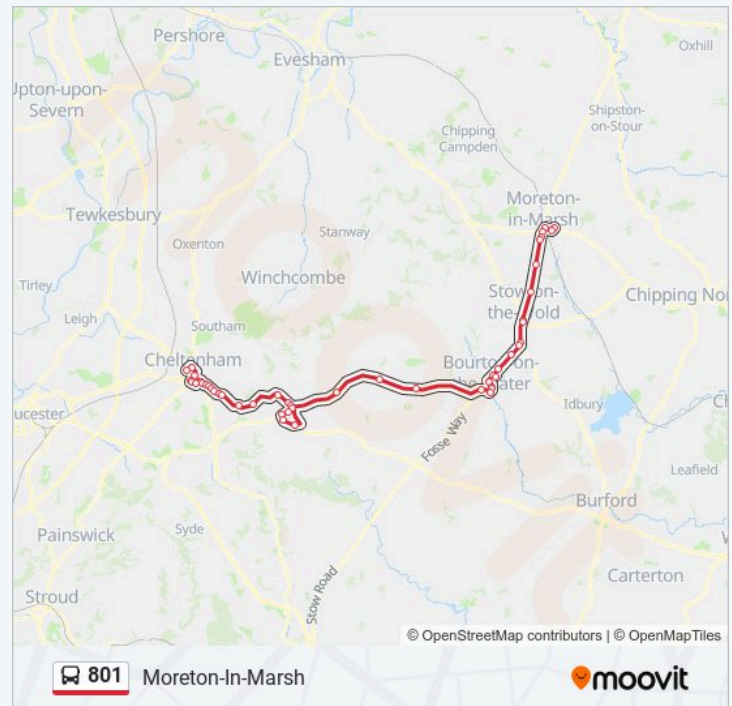

Toy Lane Turn, Chipping Norton

New Street, Chipping Norton

West Street, Chipping Norton

Direction: Moreton-In-Marsh

49 stops

[VIEW LINE SCHEDULE](#)

- Royal Well Bus Station, Cheltenham
- John Lewis, Cheltenham
- Sandford Park, Cheltenham
- General Hospital A&E, Cheltenham
- Hospital Main Entrance, Cheltenham
- Humphris Place, Charlton Park
- Sandford Mill Road, Cheltenham
- Beaufort Arms, Cheltenham
- Charlton Court Road, Cheltenham
- Six Ways Shops, Charlton Kings
- Lexham Lodge Hospital, Charlton Kings
- Spring Bridge, Charlton Kings
- Castlefields Road, East End
- Chase Avenue, East End
- Reservoir Inn, Lower Dowdeswell
- Dowdeswell Turn, Lower Dowdeswell
- Whittington Turn, Whittington
- Hunter's Way, Andoversford
- Cattle Market, Andoversford
- Station Road, Andoversford
- Templefields & Crossfields, Andoversford
- Clock House Square, Andoversford
- Mars-Den, Andoversford
- Frogmill Inn, Shipton Oliffe
- Hampen Cottages, Hampen
- Westfield, Notgrove
- Notgrove Crossroads, Notgrove
- Green Lake Close, Bourton-On-The-Water
- Edinburgh Wool Shop, Bourton-On-The-Water
- Moore Hospital, Bourton-On-The-Water

Moreton-In-Marsh Route Timetable:

Sunday	08:30 - 17:30
Monday	16:30
Tuesday	16:30
Wednesday	16:30
Thursday	16:30
Friday	16:30
Saturday	16:30

801 bus Info**Direction:** Moreton-In-Marsh**Stops:** 49**Trip Duration:** 80 min**Line Summary:**