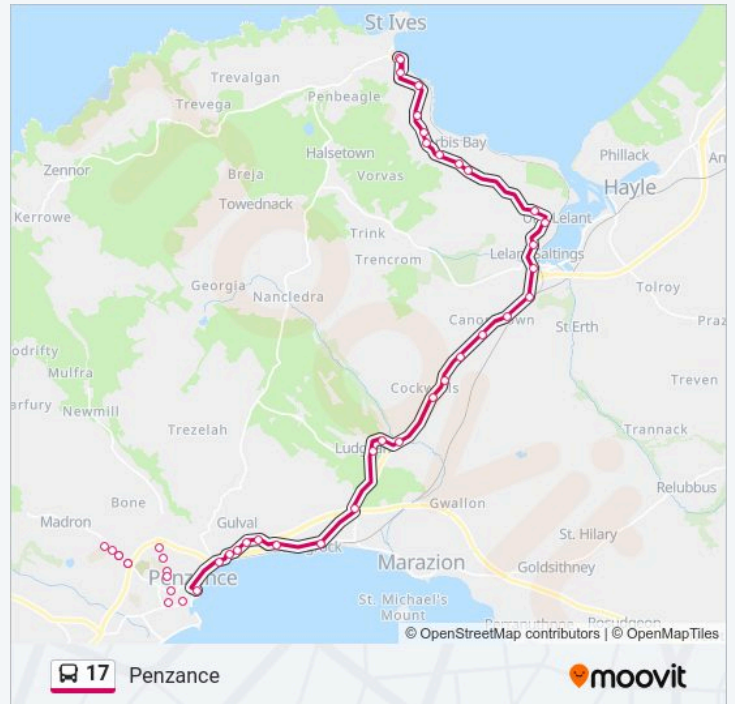

Haig Place, Heamoor

Mounts Bay School, Heamoor

Top Of Bolitho Road, Heamoor

Haig Place, Heamoor

Sona Merg Close, Heamoor

Treneere Stores, Penzance

The Close, Penzance

17 bus Info

Direction: Penzance

Stops: 44

Trip Duration: 37 min

Line Summary:

Humphry Davy School, Penzance

Tremenhere Road, Chyandour

Tolver Road, Penzance

Church, Penzance

Market Jew Street, Penzance

Bus Station, Penzance

Direction: Penzance

39 stops

[VIEW LINE SCHEDULE](#)

Boscaswell Estate, Lower Boscaswell

Moorland Close, Pendeen

Boscaswell Stores, Pendeen

Direction: St Ives

Stops: 73

Trip Duration: 83 min

Line Summary:

Nancherrow, Tregeseal

Top Nancherrow Hill, St Just

St Just Terminus, St Just

Fore Street, St Just