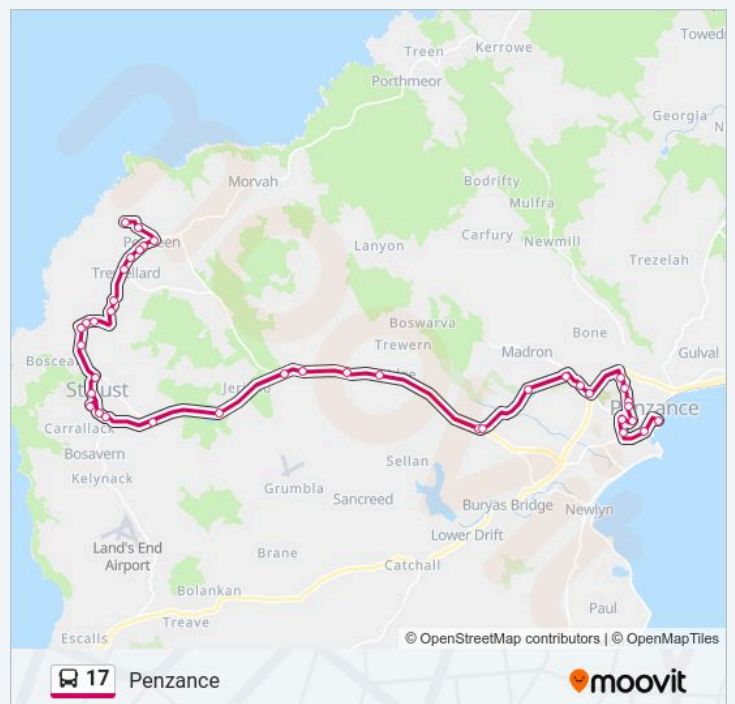

Humphry Davy School, Penzance

Tremenhere Road, Chyandour

Tolver Road, Penzance

Church, Penzance

Market Jew Street, Penzance

Bus Station, Penzance

Direction: Penzance

39 stops

[VIEW LINE SCHEDULE](#)

Boscaswell Estate, Lower Boscaswell

Moorland Close, Pendeen

Boscaswell Stores, Pendeen

Church Road, Pendeen

Boscaswell Playing Fields, Pendeen

Geevor Tin Mine, Pendeen

Trewellard Arms, Trewellard

Carnyorth Terrace, Carnyorth

Falmouth Place, Carnyorth

Cresswell Terrace, Botallack

Cresswell Terrace, Botallack

Queen's Arms, Botallack

Trevaylor Caravan Park, Truthwall

Nancherrow, Tregeseal

Top Nancherrow Hill, St Just

St Just Terminus, St Just

Fore Street, St Just

Higher Gews Close, St Just

Tregeseal Cross Roads, St Just

Leswidden Concrete Products, St Just

Pendeen Turn, Newbridge

Tregerest, Newbridge

Sancreed Turn, Newbridge

17 bus Time Schedule

Penzance Route Timetable:

Sunday	Not Operational
Monday	07:45
Tuesday	07:45
Wednesday	07:45
Thursday	07:45
Friday	07:45
Saturday	Not Operational

17 bus Info

Direction: Penzance

Stops: 39

Trip Duration: 46 min

Line Summary: