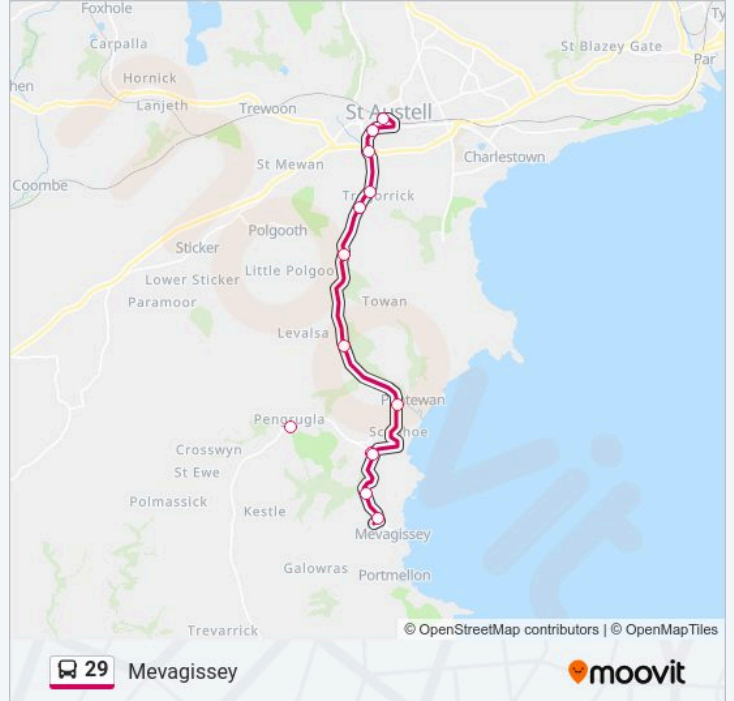

29

Mevagissey

Get The App

The 29 bus line (Mevagissey) has 2 routes. For regular weekdays, their operation hours are:

(1) Mevagissey: 07:25 - 18:25(2) St Austell: 07:49 - 19:00

Use the Moovit App to find the closest 29 bus station near you and find out when is the next 29 bus arriving.

Direction: Mevagissey

13 stops

[VIEW LINE SCHEDULE](#)

Bus Station, St Austell
South Street, St Austell
B And Q, St Austell
Tregorrick Turn, Tregorrick
Natural Retreats, Tregorrick
Phone Box, London Apprentice
Sun Valley Holiday Park, Pentewan
Pentewan Turn, Pentewan
Tregiskey Farm, Pentewan
Car Park, Heligan Gardens
Tregiskey Farm, Pentewan
Bojea, Mevagissey
Trevarth, Mevagissey

29 bus Time Schedule

Mevagissey Route Timetable:

Sunday	10:18 - 17:00
Monday	07:25 - 18:25
Tuesday	07:25 - 18:25
Wednesday	07:25 - 18:25
Thursday	07:25 - 18:25
Friday	07:25 - 18:25
Saturday	08:15 - 18:25

29 bus Info

Direction: Mevagissey

Stops: 13

Trip Duration: 21 min

Line Summary:

Direction: St Austell

14 stops

[VIEW LINE SCHEDULE](#)