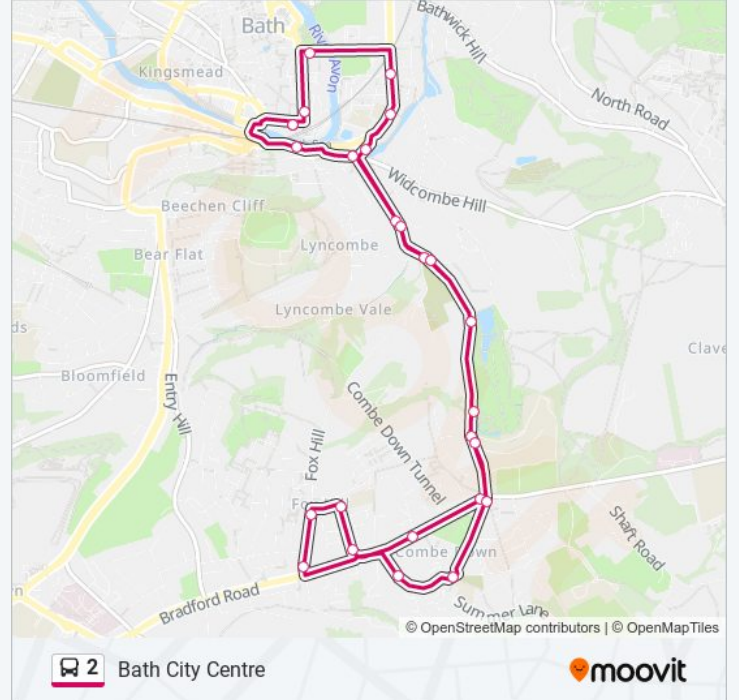

## Bath City Centre

Get The App

The 2 bus line Bath City Centre has one route. For regular weekdays, their operation hours are:

(1) Bath City Centre: 06:10 - 23:40

Use the Moovit App to find the closest 2 bus station near you and find out when is the next 2 bus arriving.

### Direction: Bath City Centre

26 stops

[VIEW LINE SCHEDULE](#)

- Dorchester Street, Bath City Centre
- Rossiter Road, Widcombe
- Widcombe Parade, Widcombe
- Bewdley Road, Widcombe
- Perrymead, Ralph Allen Drive
- Middle Hill Lodge, Ralph Allen Drive
- Prior Park Gardens, Ralph Allen Drive
- Prior Park College, Ralph Allen Drive
- Hadley Arms, Combe Down
- Combe Down School, Combe Down
- Combe Down Nursery, Combe Down
- Foxhill House, Fox Hill
- Bradford Park, Fox Hill
- The Hub, Mulberry Park
- Mulberry Park
- Stonehouse Lane, Combe Down
- Hadley Arms, Combe Down
- Prior Park College, Ralph Allen Drive
- Perrymead, Ralph Allen Drive
- Bewdley Road, Widcombe
- Baptist Church, Widcombe
- Pulteney Court, Widcombe

### 2 bus Info

**Direction:** Bath City Centre

**Stops:** 26

**Trip Duration:** 31 min

**Line Summary:**

Pulteney Gardens, Widcombe

North Parade, Bath City Centre

Manvers Street, Bath City Centre

Dorchester Street, Bath City Centre

2 bus time schedules and route maps are available in an offline PDF at [moovitapp.com](https://moovitapp.com). Use the Moovit App to see live bus times, train schedule or subway schedule, and step-by-step directions for all public transit in South West.