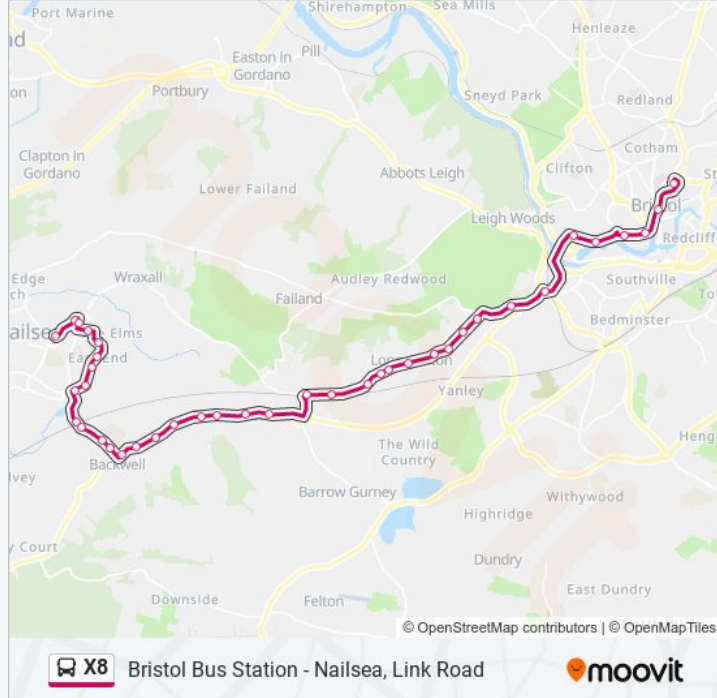

Bristol Bus Station - Nailsea, Link Road

Get The App

The X8 bus line (Bristol Bus Station - Nailsea, Link Road) has 2 routes. For regular weekdays, their operation hours are: (1) Bristol: 06:39 - 17:55(2) Nailsea: 07:51 - 18:56
Use the Moovit App to find the closest X8 bus station near you and find out when is the next X8 bus arriving.

Trinity Church, Hotwells

Hotwell Road, Hotwells

Gasferry Road, Canons Marsh

Anchor Road, Canons Marsh

The Centre, Bristol City Centre

Bus Station, Bristol

Direction: Nailsea

38 stops

[VIEW LINE SCHEDULE](#)

Bus Station, Bristol

The Centre, Bristol City Centre

Anchor Road, Canons Marsh

Gasferry Road, Canons Marsh

Hotwell Road, Hotwells

Merchants Road, Hotwells

Winterstoke Road, Bower Ashton

David Lloyd Leisure Centre, Long Ashton

Angel Inn, Long Ashton

Glebe Close, Long Ashton

Theynes Croft, Long Ashton

Bourton Mead, Long Ashton

X8 bus Time Schedule

Nailsea Route Timetable:

| | |
|-----------|-----------------|
| Sunday | Not Operational |
| Monday | 07:51 - 18:56 |
| Tuesday | 07:51 - 18:56 |
| Wednesday | 07:51 - 18:56 |
| Thursday | 07:51 - 18:56 |
| Friday | Not Operational |
| Saturday | 08:01 - 18:56 |