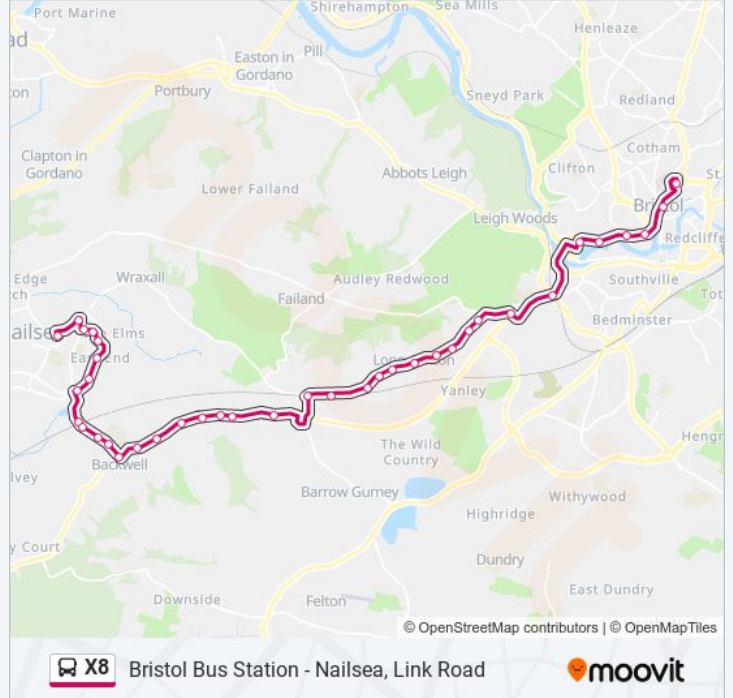

Bristol Bus Station - Nailsea, Link Road

Get The App

The X8 bus line (Bristol Bus Station - Nailsea, Link Road) has 2 routes. For regular weekdays, their operation hours are: (1) Bristol: 06:39 - 17:55(2) Nailsea: 07:51 - 18:56
Use the Moovit App to find the closest X8 bus station near you and find out when is the next X8 bus arriving.

Trinity Church, Hotwells

Hotwell Road, Hotwells

Gasferry Road, Canons Marsh

Anchor Road, Canons Marsh

The Centre, Bristol City Centre

Bus Station, Bristol

Direction: Nailsea

38 stops

David Lloyd Leisure Centre, Long Ashton

Angel Inn, Long Ashton

Glebe Close, Long Ashton

Theynes Croft, Long Ashton

Bourton Mead, Long Ashton

X8 bus Time Schedule

Nailsea Route Timetable:

| | |
|-----------|-----------------|
| Sunday | Not Operational |
| Monday | 07:51 - 18:56 |
| Tuesday | 07:51 - 18:56 |
| Wednesday | 07:51 - 18:56 |
| Thursday | 07:51 - 18:56 |
| Friday | Not Operational |
| Saturday | 08:01 - 18:56 |

X8 bus Info

Direction: Nailsea

Stops: 38

Trip Duration: 42 min

Line Summary:

Providence Lane, Long Ashton
 Lovelinch Gardens, Long Ashton
 Fenswood Road, Long Ashton
 Warren Lane, Long Ashton
 Gatcombe Farm, Cambridge Batch
 Cambridge Batch, Flax Bourton
 The Jubilee Inn, Flax Bourton
 The Grange, Flax Bourton
 Post Office Lane, Flax Bourton
 Stancombe Lane, Backwell Green
 The George, Backwell Green
 Fairfield Way, Farleigh
 Leisure Centre, Backwell
 Crossroads, Backwell
 Meadow Close, Backwell
 Backwell Common, Backwell
 Nailsea And Backwell Station, Backwell
 Nailsea And Backwell Station, Backwell
 Avening Close, East End Nailsea
 Bibury Close, East End Nailsea
 Cherington Road, East End Nailsea
 Spindleberry Grove, East End Nailsea
 Mayflower Gardens, East End Nailsea
 Beech Drive, East End Nailsea
 Southfield Road, Nailsea
 Link Road, Nailsea