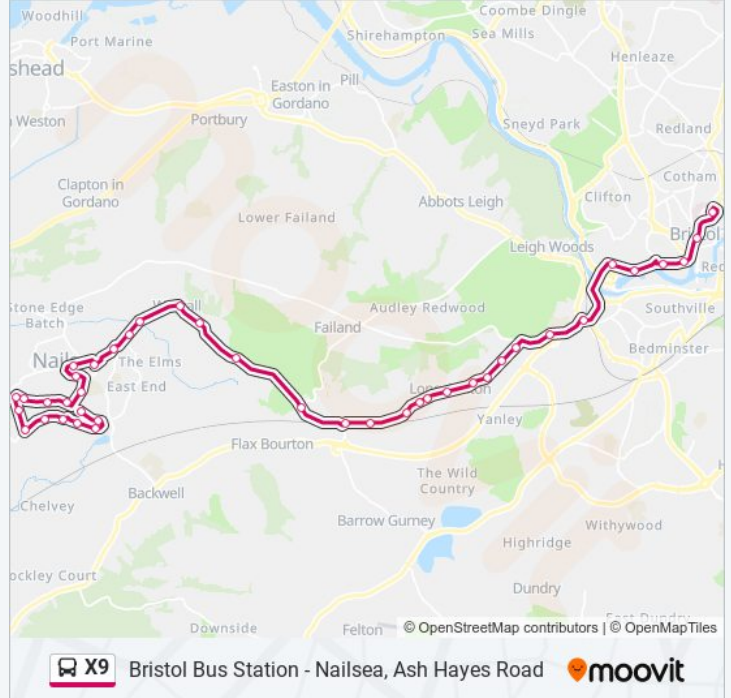

Bus Station, Bristol

**Direction: Nailsea**

32 stops

[VIEW LINE SCHEDULE](#)

Bus Station, Bristol

The Centre, Bristol City Centre

Anchor Road, Canons Marsh

Gasferry Road, Canons Marsh

Hotwell Road, Hotwells

Merchants Road, Hotwells

Winterstoke Road, Bower Ashton

David Lloyd Leisure Centre, Long Ashton

Angel Inn, Long Ashton

**X9 bus Time Schedule**

Nailsea Route Timetable:

Sunday	07:34 - 19:00
Monday	00:05 - 23:00
Tuesday	00:05 - 23:00
Wednesday	00:05 - 23:00
Thursday	00:05 - 23:00
Friday	Not Operational
Saturday	00:05 - 23:00