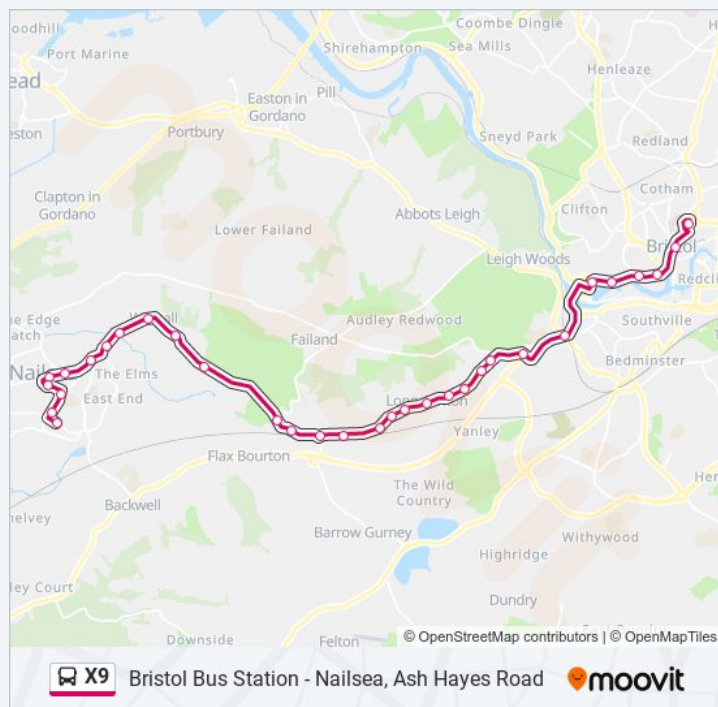

Hotwell Road, Hotwells

Merchants Road, Hotwells

Winterstoke Road, Bower Ashton

David Lloyd Leisure Centre, Long Ashton

Angel Inn, Long Ashton

**X9 bus Time Schedule**

Nailsea Route Timetable:

Sunday	07:34 - 19:00
Monday	00:05 - 23:00
Tuesday	00:05 - 23:00
Wednesday	00:05 - 23:00
Thursday	00:05 - 23:00
Friday	Not Operational
Saturday	00:05 - 23:00

Porlock Gardens, Nailsea

Ash Hayes Road, Nailsea

**Direction: Nailsea**

16 stops

[VIEW LINE SCHEDULE](#)

Ash Hayes Road, Nailsea

The Perrings, Nailsea

Shipham Close, Nailsea

Youngwood Lane, Nailsea

Harptree Close, Nailsea

Hannah More School, Nailsea

**Trip Duration: 37 min**

**Line Summary:**

**X9 bus Time Schedule**

Nailsea Route Timetable:

Sunday	19:37
Monday	00:40 - 23:35
Tuesday	00:40 - 23:35
Wednesday	00:40 - 23:35
Thursday	00:40 - 23:35
Friday	Not Operational
Saturday	00:43 - 23:38

St Marys Grove, Nailsea

The Maples, Nailsea

The Co-Op, Nailsea

Union Street, Nailsea

Whitesfield Road, Nailsea

The Perrings West, Nailsea

Hillcrest Road, Nailsea

Stock Way South, Nailsea