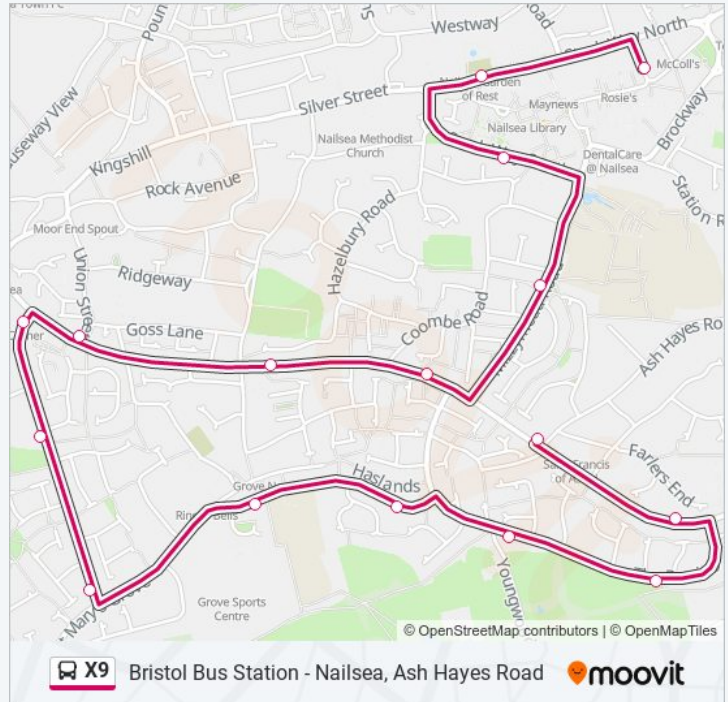

## Bristol Bus Station - Nailsea, Ash Hayes Road

Get The App

The X9 bus line (Bristol Bus Station - Nailsea, Ash Hayes Road) has 3 routes. For regular weekdays, their operation hours are:

(1) Bristol: 05:29 - 22:35(2) Nailsea: 00:05 - 23:00(3) Nailsea: 00:40 - 23:35

### Direction: Bristol

41 stops

[VIEW LINE SCHEDULE](#)

- Ash Hayes Road, Nailsea
- The Perrings, Nailsea
- Shipham Close, Nailsea
- Youngwood Lane, Nailsea
- Harptree Close, Nailsea
- Hannah More School, Nailsea
- St Marys Grove, Nailsea
- The Maples, Nailsea
- The Co-Op, Nailsea
- Union Street, Nailsea
- Whitesfield Road, Nailsea
- The Perrings West, Nailsea
- Hillcrest Road, Nailsea
- Stock Way South, Nailsea
- Christ Church, Nailsea
- Link Road, Nailsea
- Southfield Road, Nailsea
- Esso Garage, East End Nailsea
- Tower House Lane, Wraxall And Failand
- Wraxall Hill, Wraxall And Failand
- The Grove, Wraxall And Failand

St Marys Grove, Nailsea

The Maples, Nailsea

The Co-Op, Nailsea

Union Street, Nailsea

Whitesfield Road, Nailsea

The Perrings West, Nailsea

Hillcrest Road, Nailsea

Stock Way South, Nailsea

### X9 bus Info

**Direction:** Nailsea

**Stops:** 16

**Trip Duration:** 10 min

**Line Summary:**

X9 bus time schedules and route maps are available in an offline PDF at [moovitapp.com](https://moovitapp.com). Use the Moovit App to see live bus times, train schedule or subway schedule, and step-by-step directions for all public transit in South West.