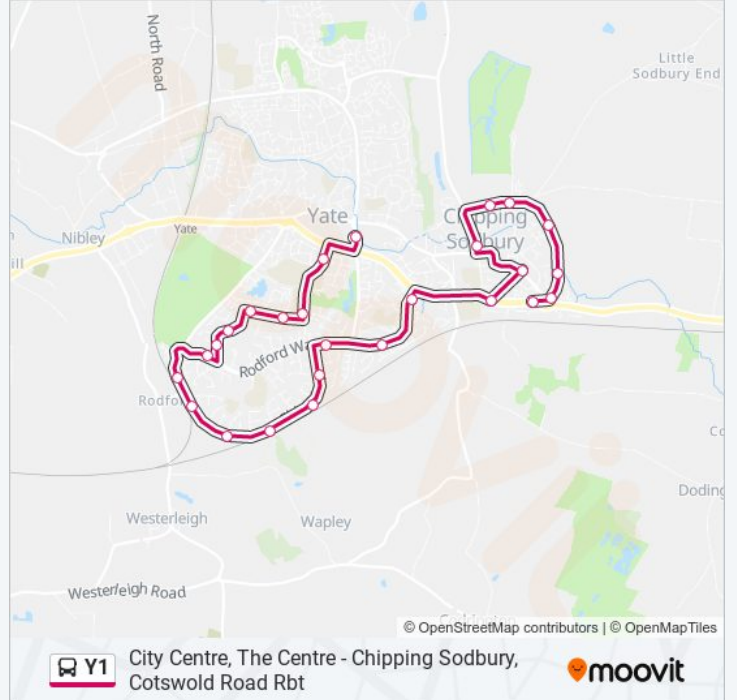

The Boot, Chipping Sodbury

Hounds Road, Chipping Sodbury

Mallard Close, Chipping Sodbury

Goldcrest Road, Chipping Sodbury

Dovecote, Yate

Blaisdon, Yate

Littledean, Yate

Cherington, Yate

Y1 bus Info

Direction: Yate

Stops: 26

Trip Duration: 23 min

Line Summary:

- Pitchcombe, Yate
- Hardwicke, Yate
- Deerhurst, Yate
- Prescott, Yate
- Northfield, Yate
- Sunningdale, Yate
- Wentworth, Yate
- Shopping Centre, Yate