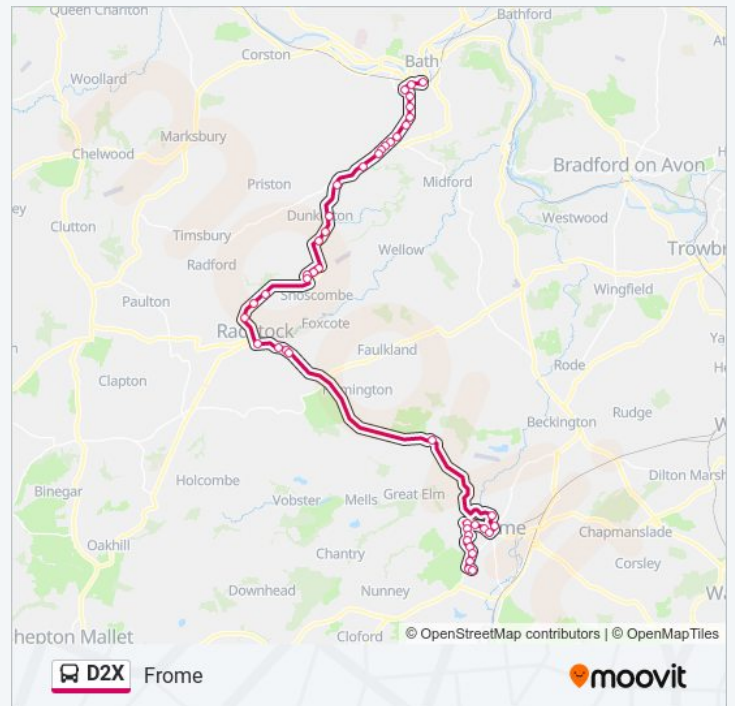

## Bath City Centre

Get The App

The D2X bus line (Bath City Centre) has 2 routes. For regular weekdays, their operation hours are:

(1) Bath City Centre: 00:15 - 19:40(2) Frome: 05:27 - 18:20

Use the Moovit App to find the closest D2X bus station near you and find out when is the next D2X bus arriving.

### Direction: Bath City Centre

42 stops

[VIEW LINE SCHEDULE](#)

- Sainsbury's Superstore, Frome
- Masons Way, Marston Gate
- Marston Close, Marston Gate
- Critchill Road, Frome
- Critchill Close, Critchill
- Westover, Frome
- The Acorns, Frome
- Police Station, Frome
- Royal Oak, Frome
- Portland Road, Frome
- Weymouth Road, Frome
- Memorial Theatre Complex, Frome
- Market Place, Frome
- Welshmill Lane, Frome
- The Village Hall, Buckland Dinham
- Writhlington Crossroads, Writhlington
- Mount Pleasant, Writhlington
- Victoria Hall, Radstock
- Smallcombe Road, Clandown
- Skinner's Hill, Peasedown St John
- Bath Old Road, Peasedown St John
- Russet Way, Peasedown St John

**D2X bus Info**

**Direction:** Frome

**Stops:** 43

**Trip Duration: 61 min**  
**Line Summary:**

Oolite Grove, Odd Down

Mendip Gardens, Odd Down

Combe Hay Lane, Odd Down

Recycling Centre, Odd Down

The Acorns, Frome

Westover, Frome

Critchill Close, Critchill

Critchill Road, Frome

Marston Close, Marston Gate

Masons Way, Marston Gate

D2X bus time schedules and route maps are available in an offline PDF at [moovitapp.com](https://moovitapp.com). Use the Moovit App to see live bus times, train schedule or subway schedule, and step-by-step directions for all public transit in South West.