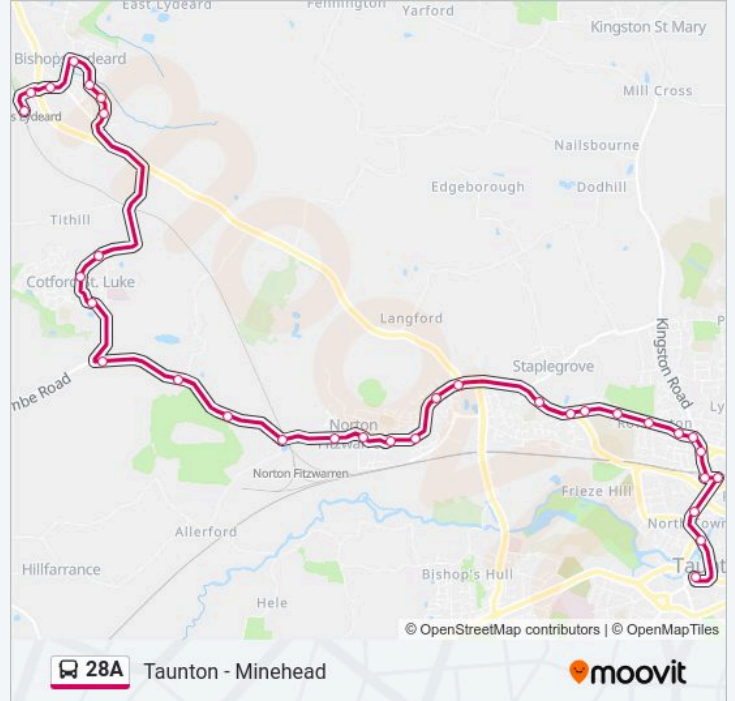

Stops: 33

Trip Duration: 39 min

Line Summary:

Montys Court, Norton Fitzwarren

Cotford St Luke Turn, Heathfield

Aveline Court, Cotford St Luke

Baileys Gate, Cotford St Luke

North Villas, Cotford St Luke

Bull Meadow, Bishops Lydeard

Yonder Mead, Bishops Lydeard

Wheatstones, Bishops Lydeard

Hithermead, Bishops Lydeard

Lethbridge Arms, Bishops Lydeard

Westridge Way, Bishops Lydeard

Bishops Lydeard Station, Bishops Lydeard

Direction: Minehead

82 stops

[VIEW LINE SCHEDULE](#)

Castle Way, Taunton

The Bridge, Taunton

Flook House, Taunton

Taunton Station South Side, Taunton

Taunton Station Bridge, Taunton

Direction: Taunton

Stops: 82

Trip Duration: 100 min

Line Summary:

Five Bells

Danesfield School, Williton

Williton Hospital, Williton

North Street, Williton