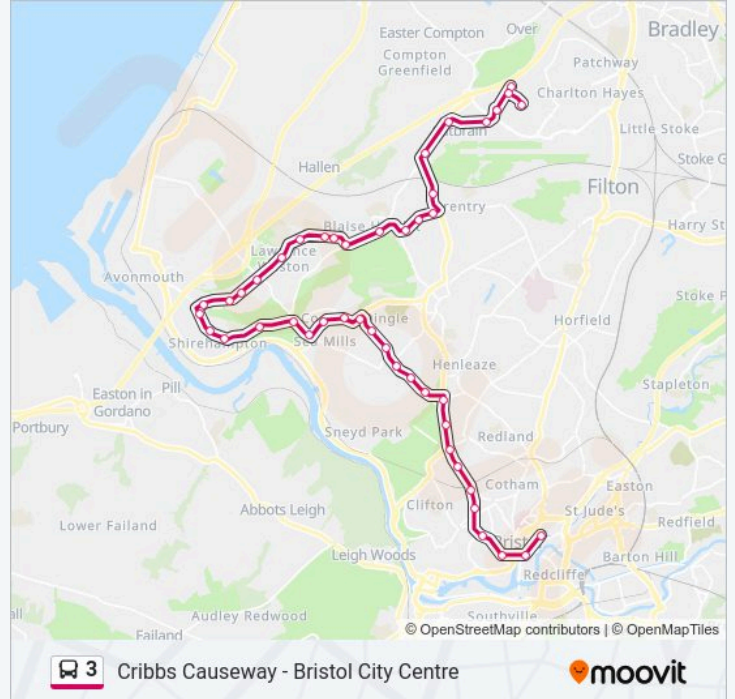

Use the Moovit App to find the closest 3 bus station near you and find out when is the next 3 bus arriving.

Direction: Broadmead

45 stops

[VIEW LINE SCHEDULE](#)

Bus Station, Cribbs Causeway
Pegasus Road, Cribbs Causeway
Asda Supercentre, Cribbs Causeway
Retail Park, Cribbs Causeway
The Venue, Cribbs Causeway
Cavendish Way, Cribbs Causeway
Rugby Club, Cribbs Causeway
Lyppincourt Road, Brentry
Brentry Roundabout, Brentry
Crow Lane Lay-By, Henbury
The Salutation, Henbury
Blaise Castle, Henbury
De Clifford Road, Lawrence Weston
Musgrove Close, Lawrence Weston
Chapel Lane, Lawrence Weston
Lawrence Weston Road, Lawrence Weston
Long Cross Lay-By, Lawrence Weston
Moor Grove, Lawrence Weston
Badenham Grove, Lawrence Weston
Mancroft Avenue, Lawrence Weston
The Bean Acre, Shirehampton

Stops: 45

Trip Duration: 61 min

Line Summary:

Meadow Grove, Shirehampton
 Priory Gardens, Shirehampton
 Shirehampton Grn, Shirehampton
 Penpole Lane, Shirehampton
 Westbury Lane, Shirehampton
 High Grove, Sea Mills
 Sunny Hill, Sea Mills
 The Dingle, Coombe Dingle
 Coombe Lane, Coombe Dingle
 Rayleigh Road, Stoke Bishop
 Red House Lane, Stoke Bishop
 Stoke Lane, Stoke Bishop
 Rylestone Grove, Stoke Bishop
 Wills Hall, Stoke Bishop
 Westbury Road, Westbury Park
 Durdham Park, the Downs
 Black Boy Hill, Redland
 Apsley Road, Clifton
 Clifton Down Station, Clifton Down
 Belgrave Road, Clifton
 Queen's Road, Tyndalls Park
 College Green, Bristol City Centre
 Baldwin Street, Bristol City Centre
 Union Street, Broadmead

Direction: Cribbs Causeway

48 stops

[VIEW LINE SCHEDULE](#)

Union Street, Broadmead
 Union Street, Broadmead
 The Centre, Bristol City Centre
 College Green, Bristol City Centre
 Park Street Top, Tyndalls Park

Avonmouth Way, Henbury

Sunday

07:20-23:36

3 bus Info

Direction: Cribbs Causeway

Stops: 48

Trip Duration: 67 min

Line Summary: