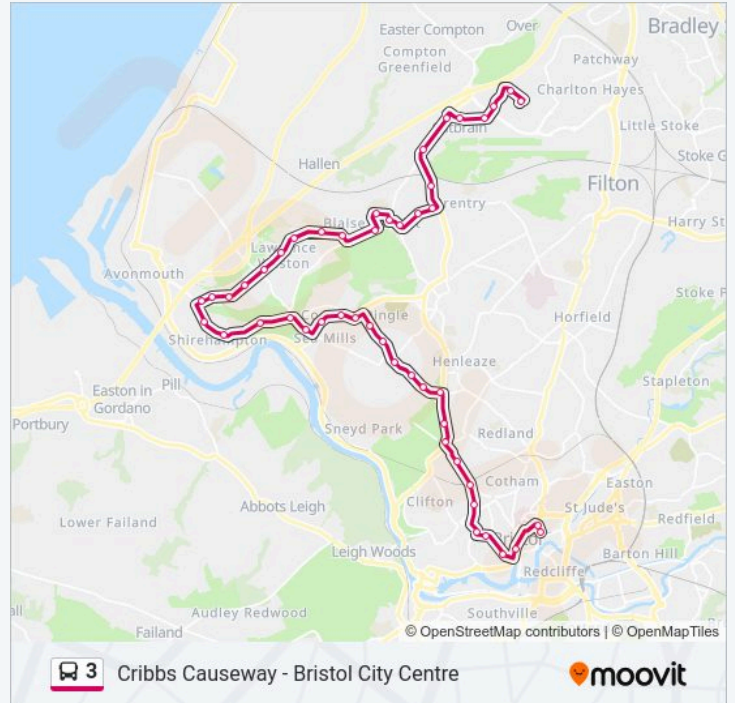

Direction: Cribbs Causeway

48 stops

[VIEW LINE SCHEDULE](#)

Union Street, Broadmead
 Union Street, Broadmead
 The Centre, Bristol City Centre
 College Green, Bristol City Centre
 Park Street Top, Tyndalls Park

Stoke Lane, Stoke Bishop

Red House Lane, Stoke Bishop

Rayleigh Road, Stoke Bishop

Coombe Lane, Coombe Dingle

Coombe Dale, Coombe Dingle

Sunny Hill, Sea Mills

High Grove, Sea Mills

Westbury Lane, Shirehampton

Avonmouth Way, Henbury

Sunday

07:20-23:36

3 bus Info

Direction: Cribbs Causeway

Stops: 48

Trip Duration: 67 min

Line Summary:

Cribbs Causeway - Bristol City Centre

The Salutation, Henbury

Crow Lane Lay-By, Henbury

Brentry Roundabout, Brentry

Lyppincourt Road, Brentry

Rugby Club, Cribbs Causeway

Cavendish Way, Cribbs Causeway

Catbrain Lane, Cribbs Causeway