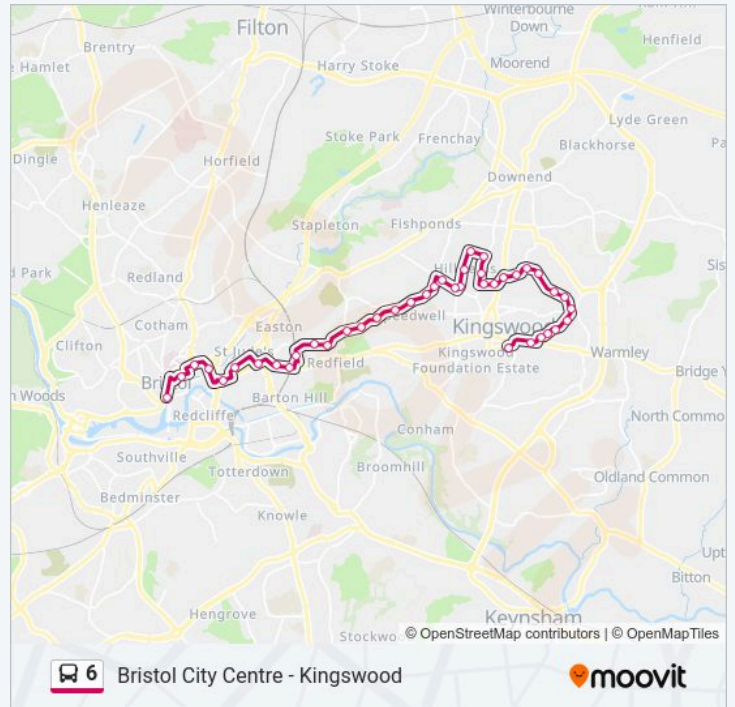

The Centre, Bristol City Centre

Direction: Kingswood

41 stops

[VIEW LINE SCHEDULE](#)

The Centre, Bristol City Centre

Nelson Street, Broadmead

The Horsefair, Broadmead

Penn Street, Cabot Circus

Old Market Str, Old Market

Lamb Street, Old Market

Easton Road, Lawrence Hill

Croydon Street, Lawrence Hill

Lawrence Hill Station, Lawrence Hill

6 bus Time Schedule

Kingswood Route Timetable:

Monday	06:02 - 23:05
Tuesday	06:02 - 23:05
Wednesday	06:02 - 23:05
Thursday	06:02 - 23:05
Friday	06:02 - 23:05
Saturday	07:10 - 23:09
Sunday	07:45 - 22:57

6 bus Info

Direction: Kingswood

Stops: 41

Trip Duration: 51 min
Line Summary:

- Russell Town Avenue, Easton
- Devon Road, Whitehall
- Lyppiat Road, Whitehall
- Gordon Road, Whitehall
- Embassy Road, Whitehall
- Crofts End, Whitehall
- Whitewood Road, Speedwell
- Whitefield Avenue, Speedwell
- Duncombe Lane, Speedwell
- Mayfield Park, Fishponds
- Forest Road, Fishponds
- Worcester Close, Fishponds
- Heathcote Road, Fishponds
- Quadrant West, Hillfields
- Briar Way, Hillfields
- Rose Walk, Hillfields
- Market Square, Hillfields
- St Bede's Road, Hillfields
- Woodland Avenue, Hillfields
- The Turnpike, Soundwell
- Kingswood Leisure Centre, Soundwell
- St Stephens Close, Soundwell
- Pool Road, Soundwell
- Highview Road, New Cheltenham
- Champion Road, New Cheltenham
- The Ride, New Cheltenham
- Holly Green, New Cheltenham
- Honeyhill Road, Kingswood
- Shortwood Drive, Kingswood
- Kingswood Health Centre, Kingswood
- Civic Centre, Kingswood
- Cecil Road, Kingswood

Direction: Lawrence Hill

Stops: 34

Trip Duration: 29 min

Line Summary:

Lyppiat Road, Whitehall

Devon Road, Whitehall

Russell Town Avenue, Easton

Lawrence Hill Station, Lawrence Hill