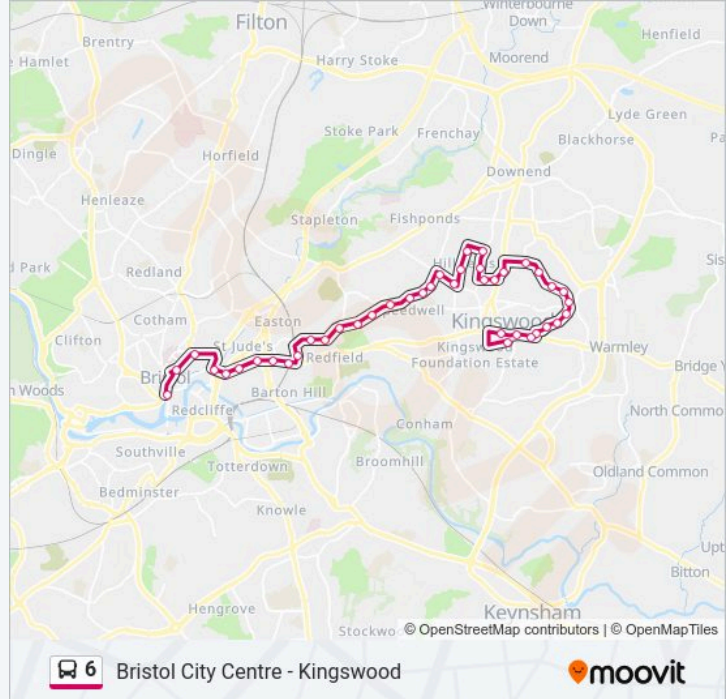

Whitefield Avenue, Speedwell

Whitewood Road, Speedwell

Crofts End, Whitehall

Embassy Road, Whitehall

Gordon Road, Whitehall

Lyppiat Road, Whitehall

Devon Road, Whitehall

Russell Town Avenue, Easton

Lawrence Hill Station, Lawrence Hill

Croydon Street, Lawrence Hill

Easton Road, Lawrence Hill

West Street, Old Market

Old Market Str, Old Market

Cabot Circus South, Cabot Circus

Bond Street, Cabot Circus

Rupert Street, Broadmead

The Centre, Bristol City Centre

Direction: Kingswood

41 stops

[VIEW LINE SCHEDULE](#)

The Centre, Bristol City Centre

Nelson Street, Broadmead

The Horsefair, Broadmead

Penn Street, Cabot Circus

Direction: Lawrence Hill

Stops: 34

Trip Duration: 29 min

Line Summary:

Lyppiat Road, Whitehall

Devon Road, Whitehall

Russell Town Avenue, Easton

Lawrence Hill Station, Lawrence Hill