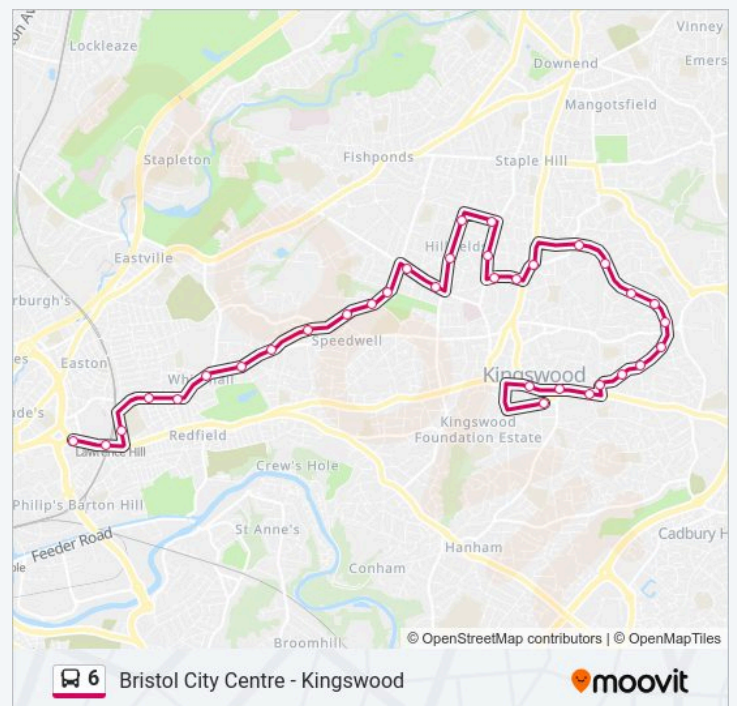

6 bus Info

Direction: Kingswood

Stops: 41

Trip Duration: 51 min
Line Summary:

- Russell Town Avenue, Easton
- Devon Road, Whitehall
- Lyppiat Road, Whitehall
- Gordon Road, Whitehall
- Embassy Road, Whitehall
- Crofts End, Whitehall
- Whitewood Road, Speedwell
- Whitefield Avenue, Speedwell
- Duncombe Lane, Speedwell
- Mayfield Park, Fishponds
- Forest Road, Fishponds
- Worcester Close, Fishponds
- Heathcote Road, Fishponds
- Quadrant West, Hillfields
- Briar Way, Hillfields
- Rose Walk, Hillfields
- Market Square, Hillfields
- St Bede's Road, Hillfields
- Woodland Avenue, Hillfields
- The Turnpike, Soundwell
- Kingswood Leisure Centre, Soundwell
- St Stephens Close, Soundwell
- Pool Road, Soundwell
- Highview Road, New Cheltenham
- Champion Road, New Cheltenham
- The Ride, New Cheltenham
- Holly Green, New Cheltenham
- Honeyhill Road, Kingswood
- Shortwood Drive, Kingswood
- Kingswood Health Centre, Kingswood
- Civic Centre, Kingswood
- Cecil Road, Kingswood

Direction: Lawrence Hill

34 stops

[VIEW LINE SCHEDULE](#)

Cecil Road, Kingswood
Kings Chase Centre, Kingswood
Clock Tower, Kingswood
Civic Centre, Kingswood
Kingswood Health Centre, Kingswood
Shortwood Drive, Kingswood
Honeyhill Road, Kingswood
Holly Green, New Cheltenham
The Ride, New Cheltenham
Champion Road, New Cheltenham
Highview Road, New Cheltenham
Pool Road, Soundwell
St Stephens Close, Soundwell
The Turnpike, Soundwell
Woodland Avenue, Soundwell
St Bede's Road, Hillfields
Market Square, Hillfields
Rose Walk, Hillfields
Briar Way, Hillfields
Quadrant West, Hillfields
Worcester Close, Fishponds
Forest Road, Fishponds
Mayfield Park, Fishponds
Duncombe Lane, Speedwell
Whitefield Avenue, Speedwell
Whitewood Road, Speedwell
Crofts End, Whitehall
Embassy Road, Whitehall
Gordon Road, Whitehall

Direction: Lawrence Hill

Stops: 34

Trip Duration: 29 min

Line Summary:

Lyppiat Road, Whitehall

Devon Road, Whitehall

Russell Town Avenue, Easton

Lawrence Hill Station, Lawrence Hill