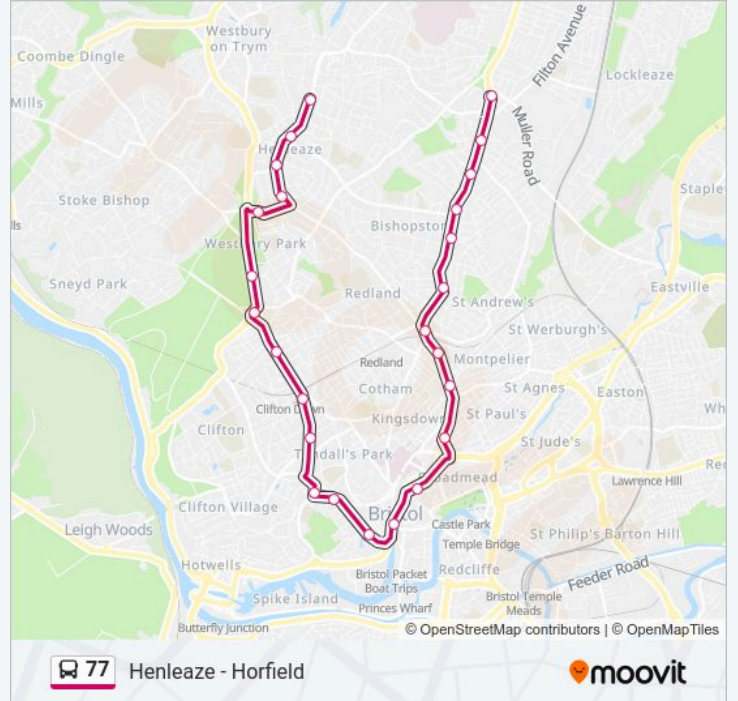

Direction: Henleaze

25 stops

[VIEW LINE SCHEDULE](#)

- Muller Road Top, Horfield Common
- Churchways Avenue, Horfield
- Ashley Down Road, Horfield
- Nevil Road, Bishopston
- Hatherley Road, Bishopston
- Sommerville Road, Bishopston
- Zetland Road Junction, Bishopston
- Montpelier High School, Montpelier
- Nine Tree Hill, Montpelier
- Stokes Croft, Kingsdown
- Rupert Street, Broadmead
- The Centre, Bristol City Centre
- College Green, Bristol City Centre
- Park Street Top, Tyndalls Park
- Triangle West, Tyndalls Park
- Belgrave Road, Clifton
- Clifton Down Station, Clifton Down
- Apsley Road, Clifton
- Black Boy Hill, Redland
- Durdham Park, the Downs
- Westbury Road, Westbury Park

Direction: Henleaze

Stops: 25

Trip Duration: 46 min

Line Summary:

Northumbria Drive, Westbury Park

Henleaze Road, Henleaze

Henley Grove, Henleaze

Dorset Road, Henleaze

 77 Henleaze - Horfield

Direction: Horfield Common

29 stops

[VIEW LINE SCHEDULE](#)

Dorset Road, Henleaze

Dorset Road, Henleaze

Henleaze Park Drive, Henleaze

Henley Grove, Henleaze

Henleaze Road, Henleaze

Northumbria Drive, Westbury Park

Westbury Road, Westbury Park

Durdham Park, the Downs

Black Boy Hill, Redland

Apsley Road, Clifton

Clifton Down Station, Clifton Down

Belgrave Road, Clifton