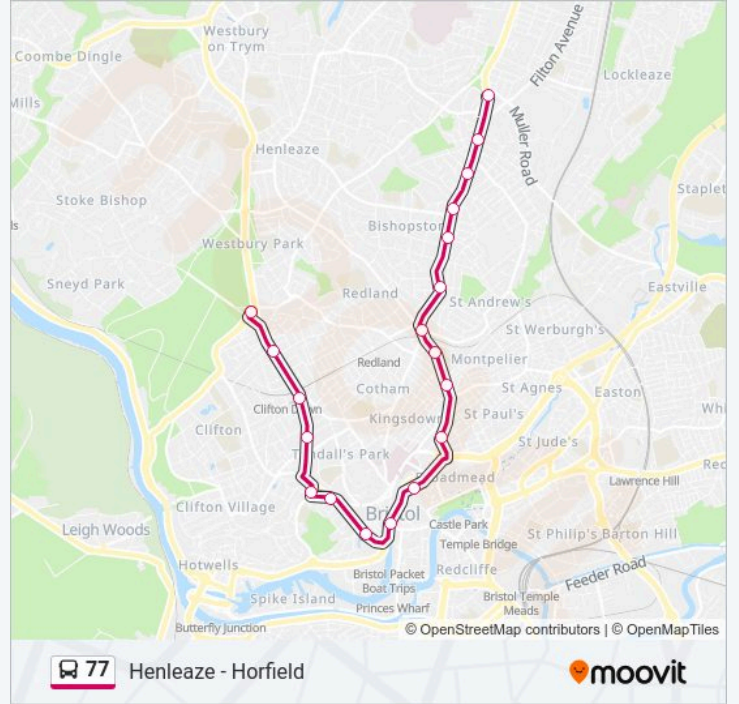

Direction: Henleaze

Stops: 25

Trip Duration: 46 min

Line Summary:

Northumbria Drive, Westbury Park

Henleaze Road, Henleaze

Henley Grove, Henleaze

Dorset Road, Henleaze

Henleaze Road, Henleaze

Northumbria Drive, Westbury Park

Westbury Road, Westbury Park

Durdham Park, the Downs

Black Boy Hill, Redland

Apsley Road, Clifton

Clifton Down Station, Clifton Down

Belgrave Road, Clifton

Direction: Redland

19 stops

[VIEW LINE SCHEDULE](#)

Muller Road Top, Horfield Common
 Churchways Avenue, Horfield
 Ashley Down Road, Horfield
 Nevil Road, Bishopston
 Hatherley Road, Bishopston
 Sommerville Road, Bishopston
 Zetland Road Junction, Bishopston
 Montpelier High School, Montpelier
 Nine Tree Hill, Montpelier
 Stokes Croft, Kingsdown
 Rupert Street, Broadmead
 The Centre, Bristol City Centre
 College Green, Bristol City Centre
 Park Street Top, Tyndalls Park
 Triangle West, Tyndalls Park
 Belgrave Road, Clifton
 Clifton Down Station, Clifton Down
 Apsley Road, Clifton

77 bus Info

Direction: Redland

Stops: 19

Trip Duration: 33 min

Line Summary:

Black Boy Hill, Redland

77 bus time schedules and route maps are available in an offline PDF at moovitapp.com. Use the Moovit App to see live bus times, train schedule or subway schedule, and step-by-step directions for all public transit in South West.