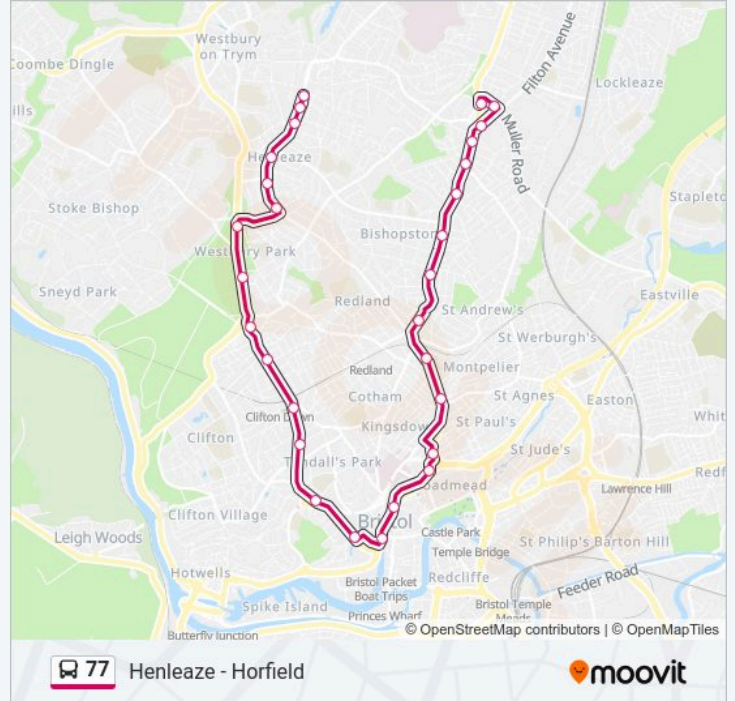

Direction: Henleaze

Stops: 25

Trip Duration: 46 min

Line Summary:

Northumbria Drive, Westbury Park

Henleaze Road, Henleaze

Henley Grove, Henleaze

Dorset Road, Henleaze

Sunday	10:17 - 19:42
Monday	07:06 - 22:30
Tuesday	07:06 - 22:30
Wednesday	07:06 - 22:30
Thursday	07:06 - 22:30
Friday	07:06 - 22:30
Saturday	10:20 - 23:10

77 bus Info

Direction: Horfield Common

Stops: 29

Trip Duration: 52 min

Line Summary:

Nine Tree Hill, Montpelier
 Montpelier High School, Montpelier
 Zetland Road Junction, Bishopston
 Sommerville Road, Bishopston
 Hatherley Road, Bishopston
 Nevil Road, Bishopston
 Ashley Down Road, Horfield
 Churchways Avenue, Horfield
 Memorial Stadium, Horfield
 Filton Avenue, Horfield
 Muller Road Top, Horfield Common

Direction: Redland

19 stops

[VIEW LINE SCHEDULE](#)

Muller Road Top, Horfield Common
 Churchways Avenue, Horfield
 Ashley Down Road, Horfield
 Nevil Road, Bishopston
 Hatherley Road, Bishopston
 Sommerville Road, Bishopston
 Zetland Road Junction, Bishopston
 Montpelier High School, Montpelier
 Nine Tree Hill, Montpelier
 Stokes Croft, Kingsdown
 Rupert Street, Broadmead
 The Centre, Bristol City Centre
 College Green, Bristol City Centre
 Park Street Top, Tyndalls Park
 Triangle West, Tyndalls Park
 Belgrave Road, Clifton
 Clifton Down Station, Clifton Down
 Apsley Road, Clifton