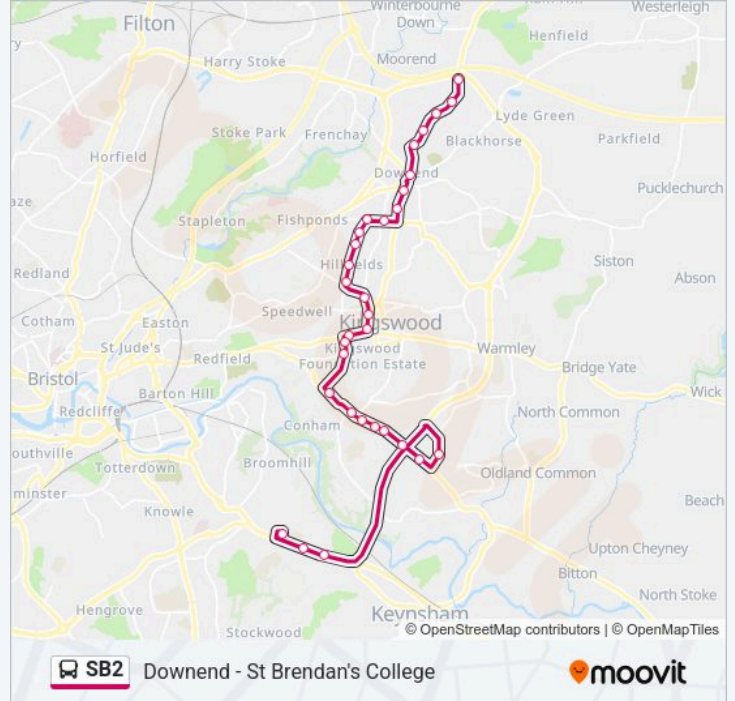

Use the Moovit App to find the closest SB2 bus station near you and find out when is the next SB2 bus arriving.

Direction: St Brendan's

30 stops

[VIEW LINE SCHEDULE](#)

Wick Wick
The Trident
Leap Bridge
Sandringham Avenue
Oakdale Road
The Horseshoe
Christchurch School
Victoria Street
The Portcullis
Pendennis Road
Ledbury Road
Briar Way
Quadrant West
Cossham Hospital
Lodge Road
Two Mile Court
Salisbury Avenue
Thatchers Close
Kingsway Shops
Bryants Hill
Furber Road

- The Maypole
- Victoria Road
- The Blue Bowl
- Stonehill
- The Butchers Arms
- Woodward Drive
- Hicks Gate
- Brislington House
- St Brendans Grounds

Direction: Downend

31 stops
[VIEW LINE SCHEDULE](#)

- St Brendans Grounds
- Brislington House
- Hicks Gate
- Woodward Drive
- The Butchers Arms
- Stonehill
- The Blue Bowl
- Victoria Road
- Martins Road
- The Maypole
- Bryants Hill
- Kingsway
- Salisbury Avenue
- Two Mile Court
- Soundwell Road
- Lodge Road
- Cossham Hospital
- Heathcote Road

Direction: Downend
Stops: 31
Trip Duration: 46 min
Line Summary:

Quadrant West

Thicket Avenue

Ledbury Road

Thicket Road

Pendennis Road

Victoria Street

Christchurch School

The Horseshoe

Oakdale Road

Sandringham Avenue

Leap Bridge

The Trident

Wick Wick

SB2 bus time schedules and route maps are available in an offline PDF at moovitapp.com. Use the Moovit App to see live bus times, train schedule or subway schedule, and step-by-step directions for all public transit in South West.