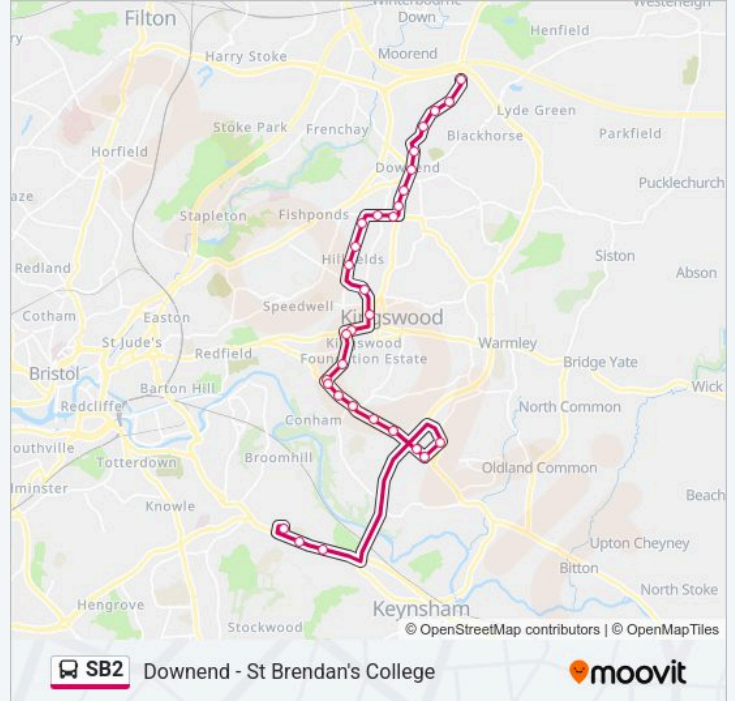

Use the Moovit App to find the closest SB2 bus station near you and find out when is the next SB2 bus arriving.

Direction: St Brendan's

30 stops

[VIEW LINE SCHEDULE](#)

Wick Wick
The Trident
Leap Bridge
Sandringham Avenue
Oakdale Road
The Horseshoe
Christchurch School
Victoria Street
The Portcullis
Pendennis Road
Ledbury Road
Briar Way
Quadrant West
Cossham Hospital
Lodge Road
Two Mile Court
Salisbury Avenue
Thatchers Close
Kingsway Shops
Bryants Hill
Furber Road

- The Maypole
- Victoria Road
- The Blue Bowl
- Stonehill
- The Butchers Arms
- Woodward Drive
- Hicks Gate
- Brislington House
- St Brendans Grounds

Direction: Downend

31 stops
[VIEW LINE SCHEDULE](#)

- St Brendans Grounds
- Brislington House
- Hicks Gate
- Woodward Drive
- The Butchers Arms
- Stonehill
- The Blue Bowl
- Victoria Road
- Martins Road
- The Maypole
- Bryants Hill
- Kingsway
- Salisbury Avenue
- Two Mile Court
- Soundwell Road
- Lodge Road
- Cossham Hospital
- Heathcote Road

Direction: Downend
Stops: 31
Trip Duration: 46 min
Line Summary:

Quadrant West

Thicket Avenue

Ledbury Road

Thicket Road

Pendennis Road

Victoria Street

Christchurch School

The Horseshoe

Oakdale Road

Sandringham Avenue

Leap Bridge

The Trident

Wick Wick

SB2 bus time schedules and route maps are available in an offline PDF at moovitapp.com. Use the Moovit App to see live bus times, train schedule or subway schedule, and step-by-step directions for all public transit in South West.