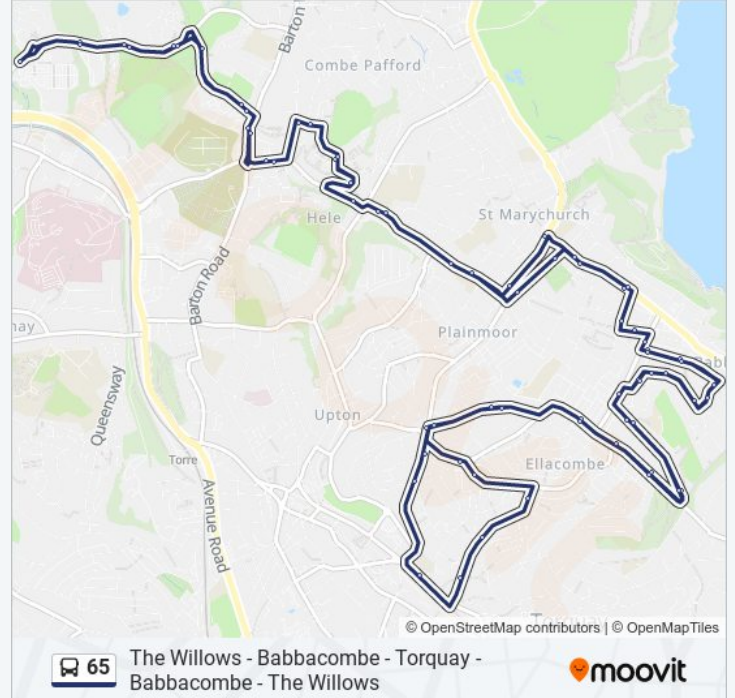

Lyme View Road, Babbacombe

Lyme View Road, Babbacombe

All Saints Primary School Quinta Road,
Babbacombe

Warberry Copse, Ellacombe

Congella Road, Ellacombe

Hingston Road, Ellacombe

Westlands School, Plainmoor

Bronshill Road, Plainmoor

Hatfield Road, Ellacombe

St Marychurch Road, Ellacombe

Union Street, Torquay

Market Street, Torquay

Ellacombe Green, Ellacombe

Hoxton Road, Ellacombe

Victoria Road, Ellacombe

Windsor Road 10, Ellacombe

Hatfield Cross, Ellacombe

Westlands School, Plainmoor

Windsor Road 108, Ellacombe

Windsor Road 134, Ellacombe

Windsor Road, Ellacombe

Warberry Copse, Ellacombe

All Saints Primary School Quinta Road,
Babbacombe

Quinta Road, Babbacombe

Lyme View Road, Babbacombe

Lyme View Road, Babbacombe

Lyme View Road, Babbacombe

Locks Hill, Babbacombe

Perinville Road, Babbacombe

Perinville Road, Babbacombe

All Saint's Church, Babbacombe

St Alban's Road, Babbacombe