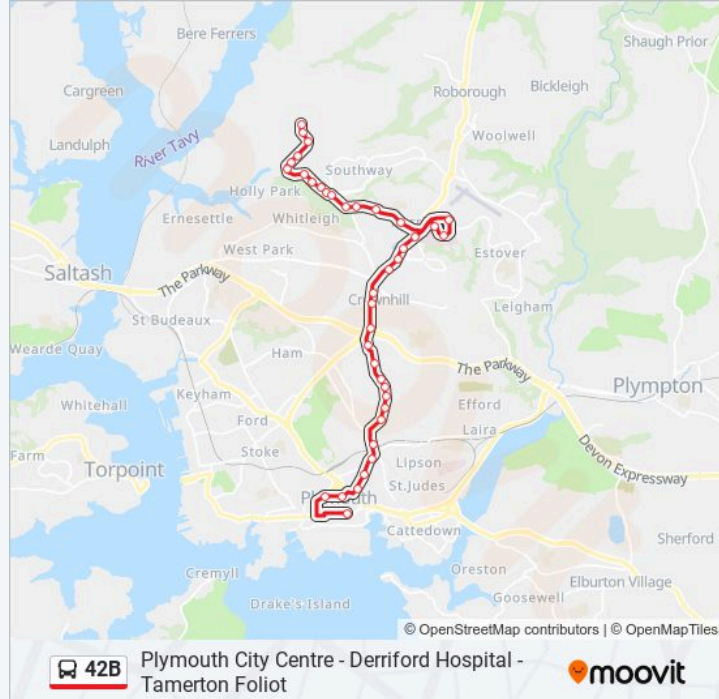

### 42B bus Info

**Direction:** Plymouth City Centre

**Stops:** 39

**Trip Duration:** 45 min

**Line Summary:**

William Prance Road, Crownhill

Charlton Road, Crownhill

Crownhill Low Level, Crownhill

Mannamead Avenue, Mannamead

Mutley Plain, Mutley

Alton Place, Plymouth

Bedford Terrace, Plymouth

City Library & Museum, Plymouth City Centre

Mayflower Street, Plymouth City Centre

Western Approach Flats, Plymouth City Centre

Royal Parade, Plymouth City Centre (A19)

### Direction: Tamerton Foliot

35 stops

[VIEW LINE SCHEDULE](#)

Royal Parade, Plymouth City Centre (A19)

Charles Street, Plymouth City Centre

University, Plymouth City Centre

Skardon Place, Plymouth

Plymouth Girls High 2, Plymouth