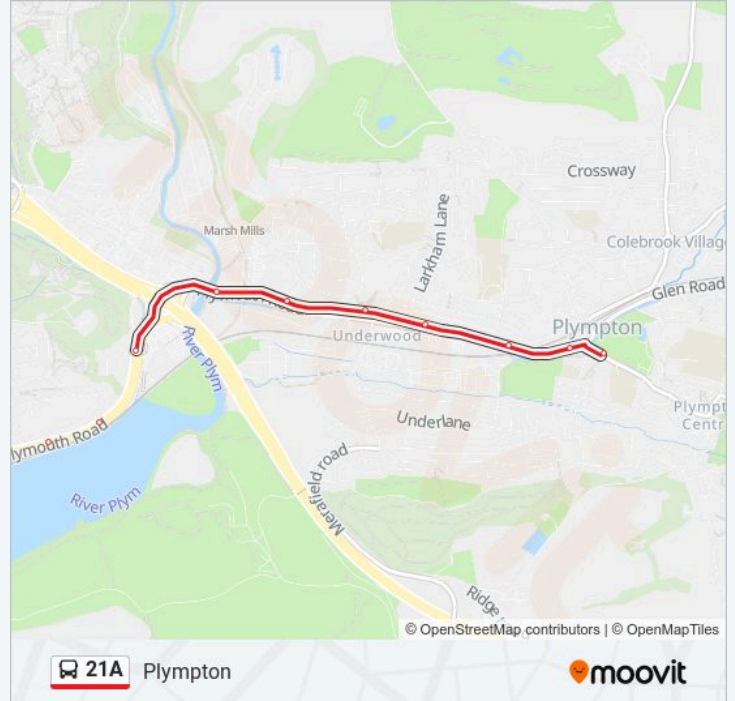

Woodford Avenue, Woodford

Great Woodford Drive, Woodford

Larkham Lane, Woodford

Dingle Road, Underwood

St Marys Court, Underwood

St Mary's Bridge, Plympton

**Direction: St Budeaux**

11 stops

[VIEW LINE SCHEDULE](#)

- Rennie Avenue, Barne Barton
- Scott Avenue, Barne Barton
- Beattie Road, Barne Barton
- Foulston Avenue, Barne Barton
- Barne Road, Barne Barton
- Rugby Pitch, Barne Barton
- Poole Park Road, Barne Barton
- Roberts Road, Barne Barton
- Poole Park Road, Barne Barton
- Barne Barton Primary School, Barne Barton
- St Budeaux Square 3, St Budeaux