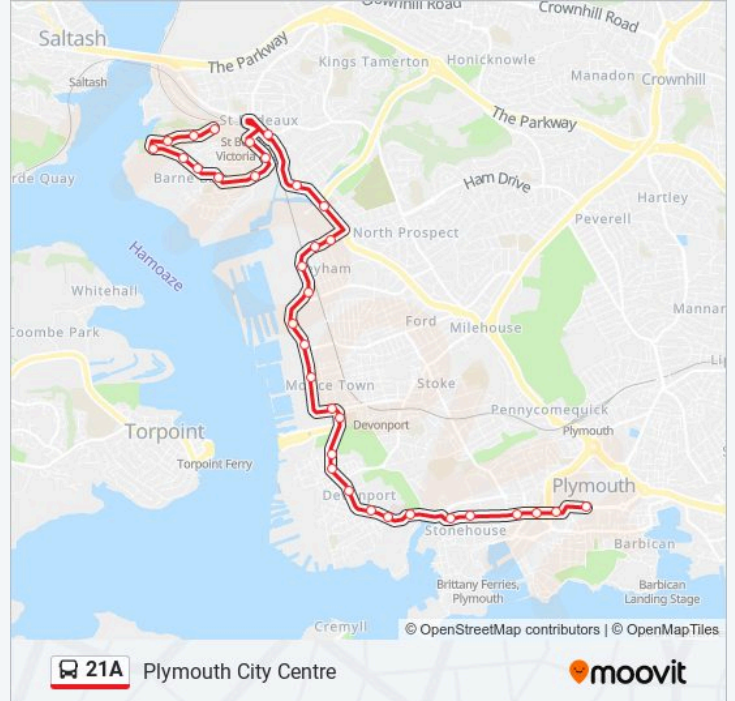

### Direction: Plymouth City Centre

34 stops

[VIEW LINE SCHEDULE](#)

Rennie Avenue, Barne Barton  
Scott Avenue, Barne Barton  
Beattie Road, Barne Barton  
Foulston Avenue, Barne Barton  
Barne Road, Barne Barton  
Rugby Pitch, Barne Barton  
Poole Park Road, Barne Barton  
Roberts Road, Barne Barton  
Poole Park Road, Barne Barton  
Barne Barton Primary School, Barne Barton  
St Budeaux Square 3, St Budeaux

### 21A bus Info

**Direction:** Plymouth City Centre

**Stops:** 34

**Trip Duration:** 32 min

**Line Summary:**

Harbour Avenue, Camels Head  
 Camels Head School, Camels Head  
 Ocean Street, Keyham  
 Fleet Street, Keyham  
 Hms Drake, Keyham  
 Johnstone Terrace, Keyham  
 Goschen Centre, Keyham  
 St Levan Gate, Keyham  
 Keat Street, Devonport  
 Albert Gate, Devonport  
 Utc Plymouth, Devonport  
 St Aubyn Road, Devonport  
 Granby Way, Devonport  
 Chapel Street, Devonport  
 Raglan Gardens, Mount Wise  
 Cumberland Centre, Mount Wise  
 Devonport Hill, Stonehouse  
 Stonehouse Bridge, Stonehouse  
 Union Street, Stonehouse  
 The Octagon, Stonehouse  
 Flora Street, Plymouth City Centre  
 Connexions, Plymouth City Centre  
 Royal Parade, Plymouth City Centre (A12)

**Direction: Plymouth City Centre**

47 stops

[VIEW LINE SCHEDULE](#)

St Mary's Bridge, Plympton  
 Plympton Ridgeway, Plympton  
 Dark Street Lane, Plympton  
 Ridgeway Masonic Hall, Plympton  
 George Hotel, Plympton  
 George Lane, Plympton

## 21A bus Info

**Direction:** Plymouth City Centre

**Stops:** 47

**Trip Duration:** 36 min

**Line Summary:**

Rowing Club, Laira

Lanhydrock Road, Mount Gould

Hele's Terrace, Prince Rock