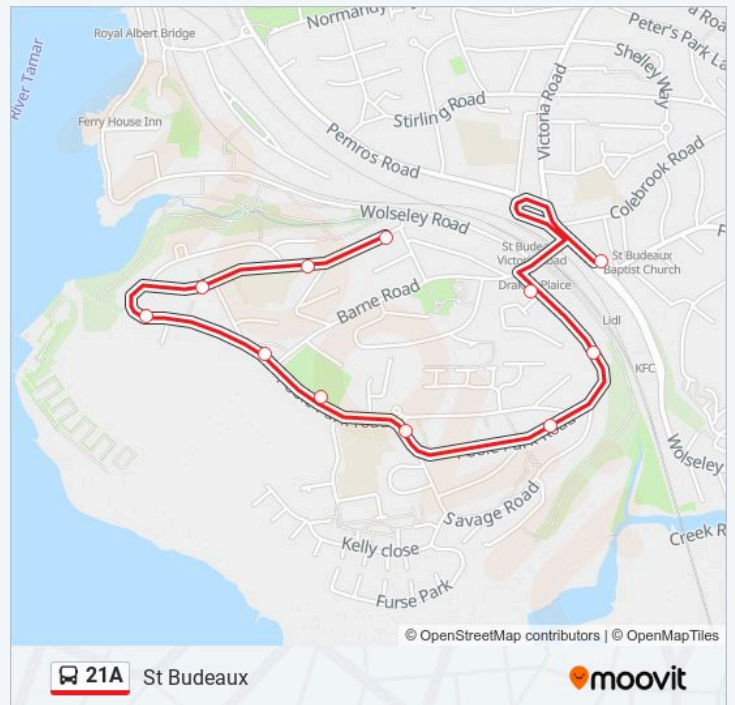

Direction: St Budeaux

11 stops

[VIEW LINE SCHEDULE](#)

- Rennie Avenue, Barne Barton
- Scott Avenue, Barne Barton
- Beattie Road, Barne Barton
- Foulston Avenue, Barne Barton
- Barne Road, Barne Barton
- Rugby Pitch, Barne Barton
- Poole Park Road, Barne Barton
- Roberts Road, Barne Barton
- Poole Park Road, Barne Barton
- Barne Barton Primary School, Barne Barton
- St Budeaux Square 3, St Budeaux

21A bus Time Schedule

St Budeaux Route Timetable:

Sunday	19:02
Monday	18:36 - 23:15
Tuesday	18:36 - 23:15
Wednesday	18:36 - 23:15
Thursday	18:36 - 23:15
Friday	18:36 - 23:15
Saturday	18:36 - 23:15

21A bus Info

Direction: St Budeaux

Stops: 11

Trip Duration: 7 min

Line Summary:

21A bus time schedules and route maps are available in an offline PDF at moovitapp.com. Use the Moovit App to see live bus times, train schedule or subway schedule, and step-by-step directions for all public transit in South West.

© 2024 Moovit - All Rights Reserved