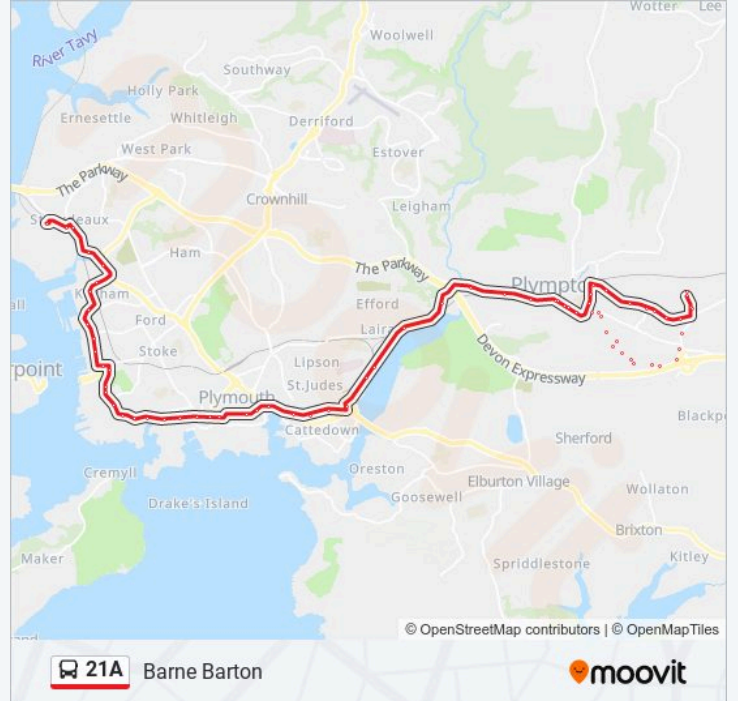

## 21A bus Info

**Direction:** Barne Barton

**Stops:** 71

**Trip Duration:** 81 min

**Line Summary:**

District Centre, Chaddlewood  
Edwards Drive, Chaddlewood  
Glen Road, Chaddlewood  
Kingston Drive, Chaddlewood  
Downfield Drive, Chaddlewood  
Westfield, Plympton  
Lord Louis, Plympton  
Moorland Avenue, Plympton  
Ridgeway School, Plympton  
Mudge Way, Plympton  
Old Priory Junior School, Underwood  
St Mary's Bridge, Plympton  
Skewbridge, Underwood  
Plymouth Road, Woodford  
Marsh Mills East, Marsh Mills  
Marsh Mills Superstore, Crabtree  
Laira Flyover, Laira  
Rowing Club, Laira  
Lanhydrock Road, Mount Gould  
Hele's Terrace, Prince Rock  
Elliott Road, Prince Rock  
Astor Fields, Cattedown  
St Johns Church, Cattedown  
Charles Church, Plymouth City Centre  
Viaduct, Plymouth City Centre  
Royal Parade, Plymouth City Centre  
Walkabout, Plymouth City Centre  
Pavilions, Plymouth City Centre  
Palace Theatre, Stonehouse  
Union Street, Stonehouse  
Brewery Tap, Stonehouse  
Richmond Walk, Stonehouse