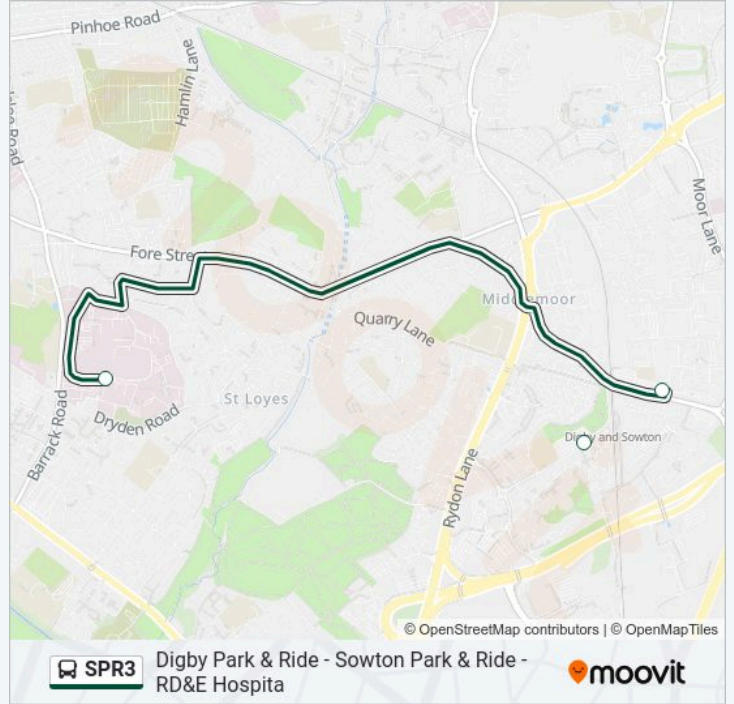

### Direction: Sandy Gate

3 stops

[VIEW LINE SCHEDULE](#)

R D & E Hospital, Wonford

P&R, Digby

Sowton P&R, Sandy Gate

### SPR3 bus Info

**Direction:** Sandy Gate

**Stops:** 3

**Trip Duration:** 15 min

**Line Summary:**

**Direction: Wonford**

3 stops

[VIEW LINE SCHEDULE](#)

P&R, Digby

Sowton P&R, Sandy Gate

R D & E Hospital, Wonford

**SPR3 bus Time Schedule**

Wonford Route Timetable:

Sunday	Not Operational
Monday	06:40 - 19:38
Tuesday	06:40 - 19:38
Wednesday	06:40 - 19:38
Thursday	06:40 - 19:38
Friday	06:40 - 19:38
Saturday	Not Operational

**SPR3 bus Info**

**Direction:** Wonford

**Stops:** 3

**Trip Duration:** 15 min

**Line Summary:**

SPR3 bus time schedules and route maps are available in an offline PDF at [moovitapp.com](https://moovitapp.com). Use the Moovit App to see live bus times, train schedule or subway schedule, and step-by-step directions for all public transit in South West.