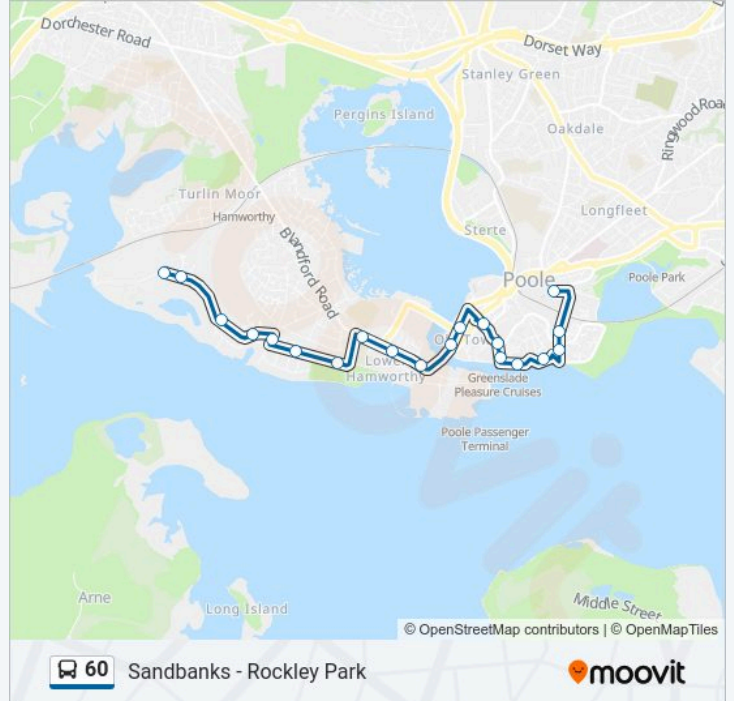

Direction: Poole

20 stops

[VIEW LINE SCHEDULE](#)

- Rockley Park
- Marines Camp, Hamworthy
- Napier Road Top, Hamworthy
- Lake Drive, Lake
- The Yachtsman, Lake
- Purbeck Avenue, Lake
- Hamworthy Park, Lake
- Ashmore Avenue, Lower Hamworthy
- Ivor Road, Lower Hamworthy
- Carters Quay, Lower Hamworthy
- Dee Way, Poole
- Terrace Row, Poole
- St Aubyns Court, Poole
- Old Orchard, Poole
- Dolphin Quays, Poole
- Poole Quay Hotel, Poole
- Ballard Close, Poole
- Lander Close, Poole
- Poole Quarter, Poole
- Bus Station, Poole

Line Summary:

Direction: Poole

28 stops

[VIEW LINE SCHEDULE](#)

- Ferry Approach, Sandbanks
- Royal Motor Yacht Club, Sandbanks
- St. Nicolas Chapel, Sandbanks
- Pavilion, Sandbanks
- Banks Road, Sandbanks
- Shore Road, Sandbanks
- St. Anns Hospital, Sandbanks
- The Circle, Canford Cliffs
- Canford Cliffs Parade, Canford Cliffs
- De Mauley Road, Canford Cliffs
- Chetwynd, Canford Cliffs
- Compton Acres, Canford Cliffs
- Crosstrees, Canford Cliffs
- Bingham Avenue, Lilliput
- Holy Angels Church, Lilliput
- Gulliver Close, Lilliput
- Lilliput Square, Lilliput
- Blake Dene Road, Lilliput

Friday

06:45 - 17:10

Saturday

08:00 - 17:10

60 bus Info

Direction: Sandbanks

Stops: 49

Trip Duration: 55 min

Shore Road, Sandbanks

Banks Road, Sandbanks

Pavilion, Sandbanks

St. Nicolas Chapel, Sandbanks

Shoreacres, Sandbanks

Ferry Approach, Sandbanks

60 bus time schedules and route maps are available in an offline PDF at [moovitapp.com](https://www.moovitapp.com). Use the Moovit App to see live bus times, train schedule or subway schedule, and step-by-step directions for all public transit in South West.