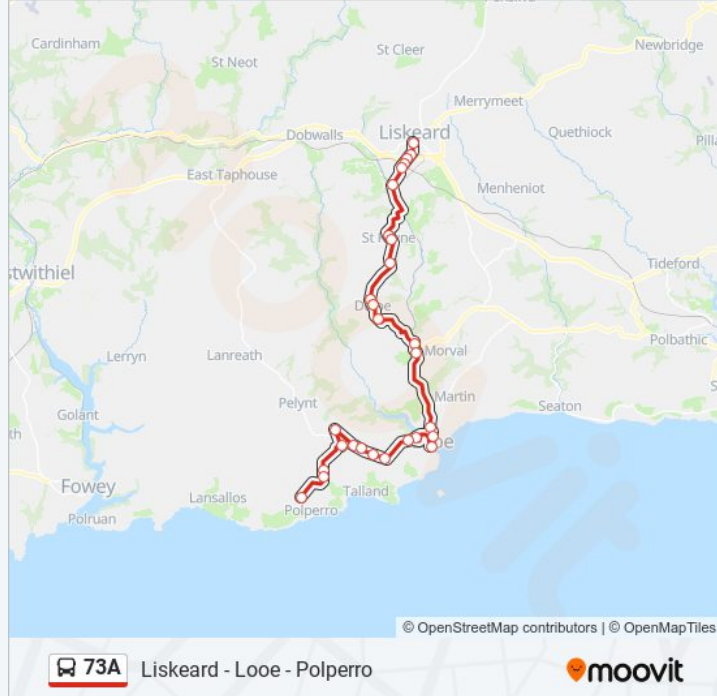

Use the Moovit App to find the closest 73A bus station near you and find out when is the next 73A bus arriving.

**Direction: Liskeard**

28 stops

[VIEW LINE SCHEDULE](#)

- Crumplehorn, Polperro
- Killigarth Turn, Polperro
- Sea View Holiday Village, Polperro
- Barcelona Cross, West Watergate
- Camping Caradon, Trelawne
- West Wayland Holiday Park, Barcelona
- Looe Valley Touring Park, Tencreek
- Waylands Farm Holiday Cottages, Tencreek
- Waylands, Tencreek
- Tregarrick Court, West Looe
- Downs Road, West Looe
- The Square, West Looe
- Bridge, Looe
- Railway Station, Looe
- Polraen Hotel, Sandplace
- Railway Station, Sandplace
- War Memorial, Duloe
- Jubilee Centre, Duloe
- The Garage, Duloe
- Wallis Farm, St Keyne
- Community Centre, St Keyne
- Valley View, St Keyne

**73A bus Info**

**Direction:** Liskeard

**Stops:** 28

**Trip Duration:** 48 min

**Line Summary:**

Lodge Hill

Trevillis Park, Lamellion

Railway Station, Liskeard

### Direction: Looe

16 stops

[VIEW LINE SCHEDULE](#)

Post Office, Liskeard

Barn Street, Liskeard

Lamellion Court, Liskeard

Liskeard Railway Station, Liskeard

Trevillis Park, Lamellion

### 73A bus Info

**Direction:** Looe

**Stops:** 16

**Trip Duration:** 22 min

**Line Summary:**

**Direction: Polperro**

29 stops

[VIEW LINE SCHEDULE](#)