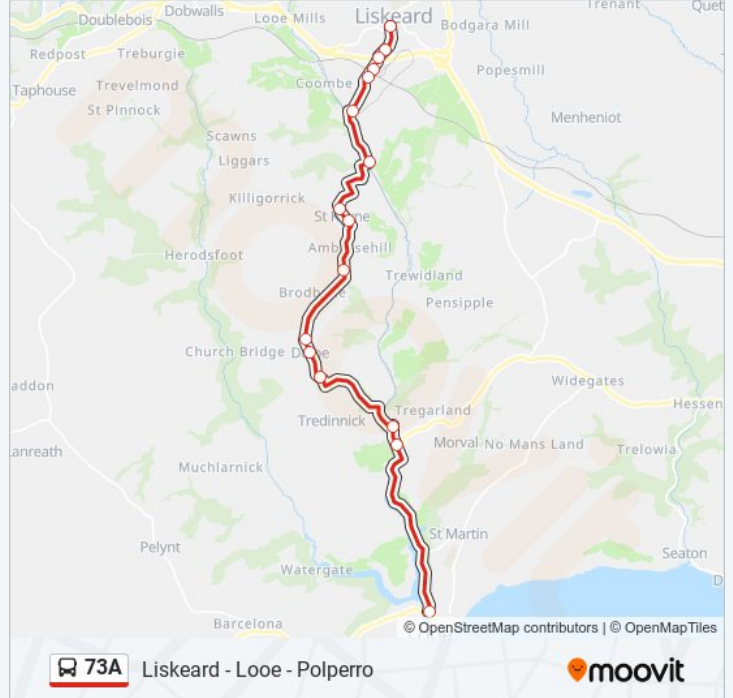

Railway Station, Sandplace

Polraen Hotel, Sandplace

Bridge, Looe

### 73A bus Info

**Direction:** Looe

**Stops:** 16

**Trip Duration:** 22 min

**Line Summary:**

**Direction: Polperro**

29 stops

[VIEW LINE SCHEDULE](#)

**73A bus Info**

**Direction:** Polperro

**Stops:** 29

**Trip Duration:** 44 min

**Line Summary:**

Junction Goonwartha Road, West Looe

Waylands, Tencreek

Waylands Farm Holiday Cottages, Tencreek