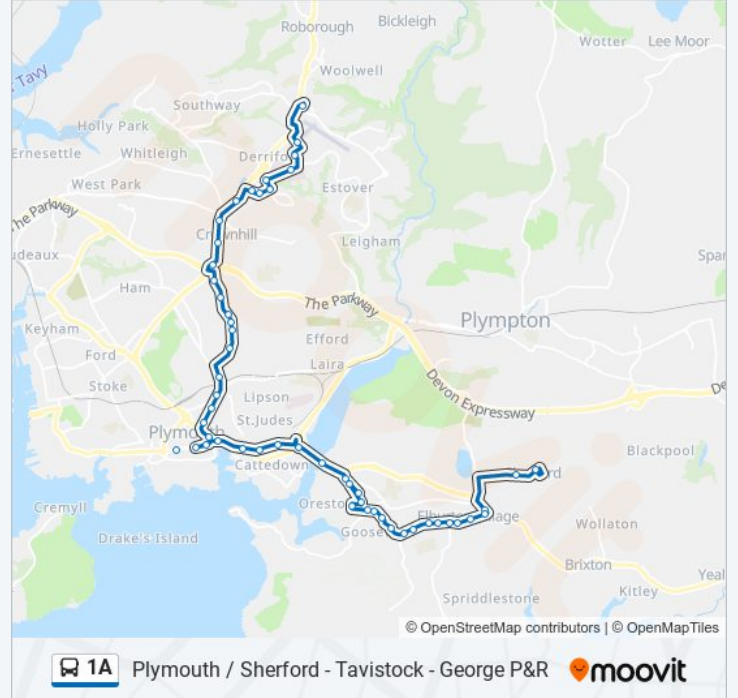

Use the Moovit App to find the closest 1A bus station near you and find out when is the next 1A bus arriving.

Direction: Plymouth City Centre

27 stops

[VIEW LINE SCHEDULE](#)

- Sherford Vale School, Sherford
- Hercules Way, Sherford
- Elburton Hotel, Elburton
- Elburton Village, Elburton
- James Close, Elburton
- Coach House Mews, Elburton
- Great Churchway, Elburton
- Dunstone Road, Plymstock
- Dolphin Court Road, Plymstock
- Plymstock Bowling Club, Plymstock
- Church Road, Plymstock
- Berry Park Road, Plymstock
- Plymstock Fire Station, Plymstock
- Dean Cross, Plymstock
- Randwick Park Road, Plymstock
- Foresters Road, Plymstock
- Pophlett Close, Pophlett
- Roper Avenue, Pophlett
- Pophlett Roundabout, Pophlett
- Morley Arms, Pophlett
- Laira Bridge, Prince Rock

1A bus Info

Direction: Plymouth City Centre

Stops: 27

Trip Duration: 27 min

Line Summary:

Elliott Road, Prince Rock

Astor Fields, Cattedown

St Johns Church, Cattedown

Russell Avenue, Hartley

Golden Hind, Hartley

Manadon Roundabout, Manadon

St Boniface College, Manadon

Crownhill Low Level, Crownhill

Crownhill Fort, Crownhill

Future Inns, Derriford

Peninsular Radiology, Derriford

Ta Centre, Derriford

Derriford Park, Derriford

Derriford Hospital, Derriford

Marjon North, Derriford

Runway Road, Derriford

The George P&R, Southway

1A bus time schedules and route maps are available in an offline PDF at moovitapp.com. Use the [Moovit App](#) to see live bus times, train schedule or subway schedule, and step-by-step directions for all public transit in South West.