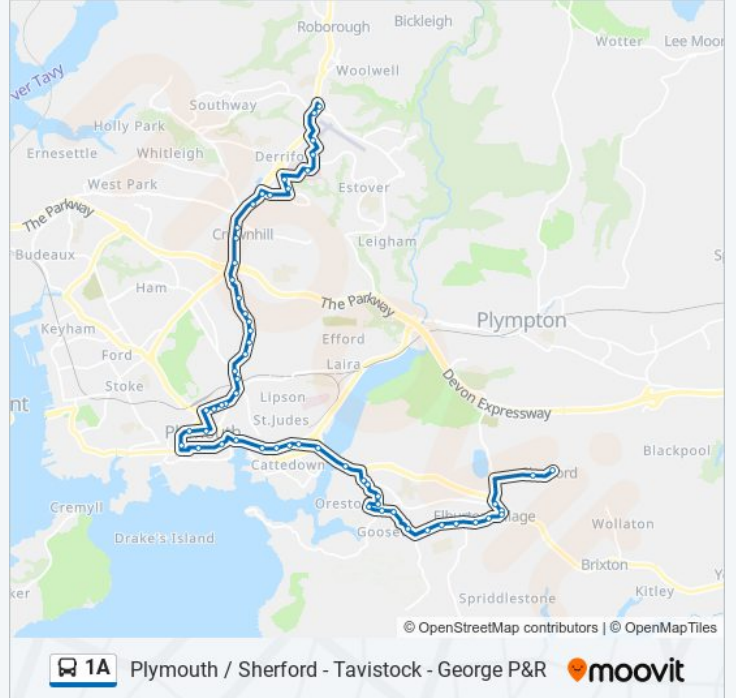

Stops: 20

Trip Duration: 18 min

Line Summary:

Direction: Sherford

57 stops

[VIEW LINE SCHEDULE](#)

The George P&R, Southway

George Junction, Southway

1A bus Info

Direction: Sherford

Stops: 57

Trip Duration: 65 min

Line Summary:

Russell Avenue, Hartley
Hartley Reservoir, Mannamead
Church Of Latter Day Saints, Mannamead
Henders Corner, Mannamead
Emmanuel Church, Mannamead
Mannamead Avenue, Mannamead
Mutley Plain, Mutley
Mutley Plain, Mutley
Alton Place, Plymouth
Evelyn Place, Plymouth
Sutherland Road, Plymouth
James Street, Plymouth
North Road East, Plymouth
Mayflower Street M2, Plymouth City Centre
Western Approach Flats, Plymouth City Centre
Western Approach, Plymouth City Centre
Royal Parade A11, Plymouth City Centre (A11)
Viaduct B2, Plymouth City Centre
Exeter Street, Plymouth City Centre
Friary Park, Cattedown
Cattedown Roundabout, Cattedown
Higher Stert Terrace, Cattedown
Prince Rock School, Prince Rock
Plymouth Gate, Prince Rock
Sugar Mill, Pophlett
Morrisons, Pophlett
Pophlett Methodist Church, Pophlett
Pophlett Close, Pophlett
Foresters Road, Plymstock
Randwick Park Road, Plymstock
Dean Cross, Plymstock
Broadway West, Plymstock
Church Road, Plymstock

Dolphin Court Road, Plymstock

Dunstone Road, Plymstock

Great Churchway, Elburton

James Close, Elburton

Elburton Methodist Church, Elburton

Springfield Road, Elburton

Elburton School, Elburton

Stanborough Cross, Elburton

Hercules Way, Sherford

Sherford Vale School, Sherford

Direction: Southway

51 stops

[VIEW LINE SCHEDULE](#)

Sherford Vale School, Sherford

Hercules Way, Sherford

Elburton Hotel, Elburton