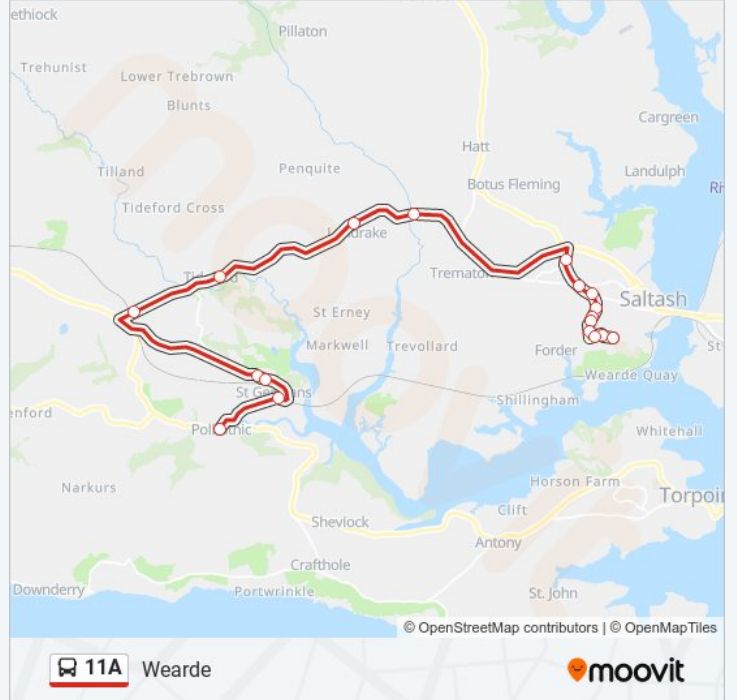

Direction: Trerulefoot

20 stops

[VIEW LINE SCHEDULE](#)

- Broad Walk, Wearde
- Wearde Road, Wearde
- Long Park Road, St Stephens
- Church Road, Saltash
- Cornwall College, Saltash
- Hawthorns, Saltash
- Castlemead Drive, Saltash
- Frith Road, Saltash
- Co-Op Funeral Service, Burraton
- Gilston Road Junction, Burraton
- Junction, Notter Bridge
- Foot Bridge, Landrake
- Quay Road, Tideford
- Polmarkyn Farm, Trerulefoot
- Mill Lane, St Germans
- Elliot Hall, St Germans
- Junction Lower Fairfield Road, St Germans
- Rail Station, St Germans
- West Park, Polbathic
- Kernow Mill, Trerulefoot

Direction: Trerulefoot

Stops: 20

Trip Duration: 32 min

Line Summary:

Direction: Wearde

18 stops

[VIEW LINE SCHEDULE](#)

- Car Park, Polbathic
- Rail Station, St Germans
- Eliot Hall, St Germans
- Mill Lane, St Germans
- Polmarkyn Farm, Trerulefoot
- Brick Shelter, Tideford
- Foot Bridge, Landrake
- Junction, Notter Bridge
- Gilston Road Junction, Burraton
- Co-Op Funeral Service, Burraton
- Callington Road Fire Station, Saltash
- Castlemead Drive, Saltash
- Hawthorns, Saltash
- Cornwall College, Saltash
- Church Road, St Stephens
- St Stephens Road, St Stephens
- Wearde Road, Wearde
- Broad Walk, Wearde

Direction: Wearde

Stops: 18

Trip Duration: 35 min

Line Summary:

11A bus time schedules and route maps are available in an offline PDF at moovitapp.com. Use the [Moovit App](#) to see live bus times, train schedule or subway schedule, and step-by-step directions for all public transit in South West.