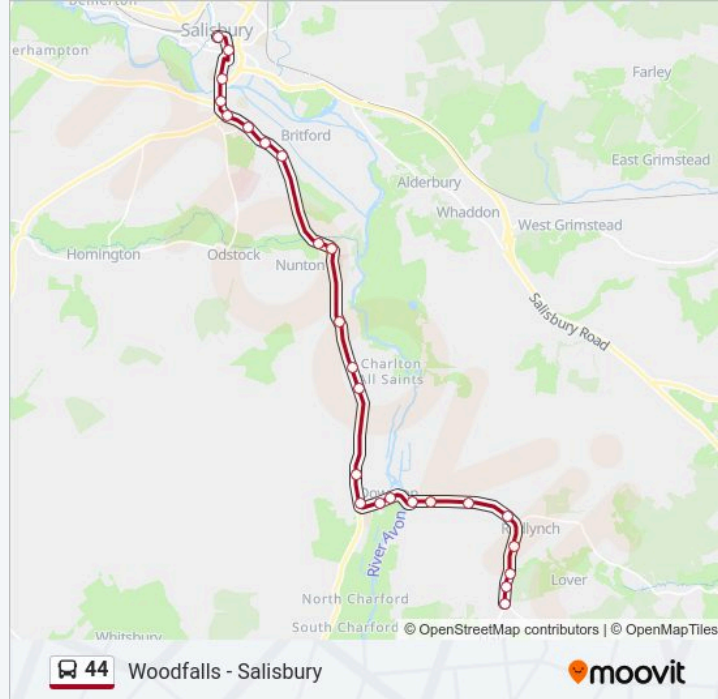

Use the Moovit App to find the closest 44 bus station near you and find out when is the next 44 bus arriving.

Direction: Downton

17 stops

[VIEW LINE SCHEDULE](#)

Morgans Vale Corner, Morgans Vale

St Birinus Road, Woodfalls

44 bus Info

Direction: North Charford

Stops: 25

Trip Duration: 26 min

Line Summary:

Bus Shelter, Charlton All Saints

Warrens Lane, Charlton All Saints

Industrial Estate, Downton

The Bull, Downton

Co-Op, Downton

Green Lane, Downton

Church Hatch, Downton

The Sidings, Downton

Ashley Grange, Downton

Morgans Vale Corner, Morgans Vale

St Birinus Road, Woodfalls

Slab Lane, Woodfalls

Pineview Close, Woodfalls

Woodfalls Cross, North Charford

Direction: Salisbury

55 stops

[VIEW LINE SCHEDULE](#)

Morgans Vale Corner, Morgans Vale

St Birinus Road, Woodfalls