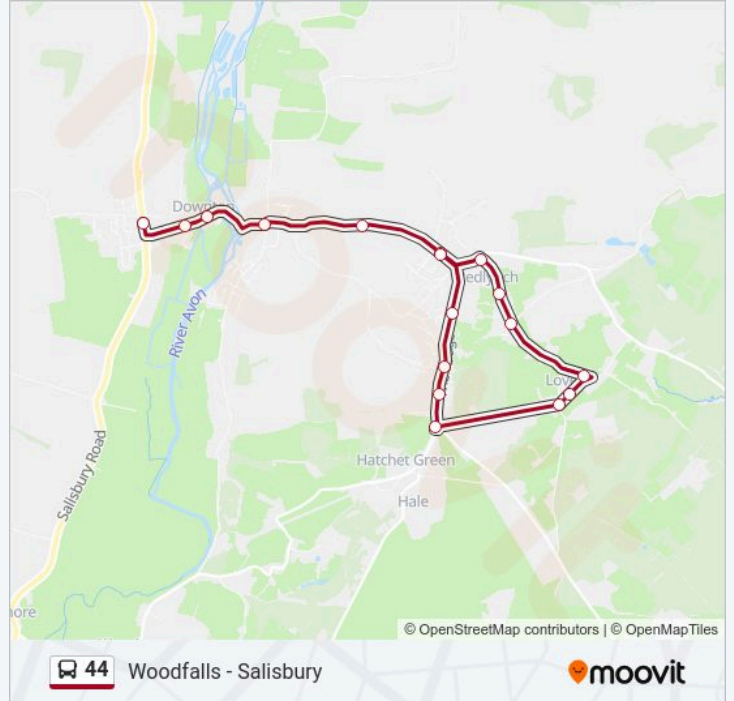

Use the Moovit App to find the closest 44 bus station near you and find out when is the next 44 bus arriving.

Direction: Downton

17 stops

[VIEW LINE SCHEDULE](#)

Morgans Vale Corner, Morgans Vale

St Birinus Road, Woodfalls

Downton Route Timetable:

Sunday	Not Operational
Monday	14:44
Tuesday	14:44
Wednesday	14:44
Thursday	14:44
Friday	14:44
Saturday	Not Operational

44 bus Info

Direction: Downton

Stops: 17

Trip Duration: 19 min

Line Summary:

Direction: Hampton

51 stops

[VIEW LINE SCHEDULE](#)

South Wilts Grammar School, Salisbury

Warwick Close, Salisbury

Waters Road Bottom, Salisbury

Waters Road Top, Salisbury