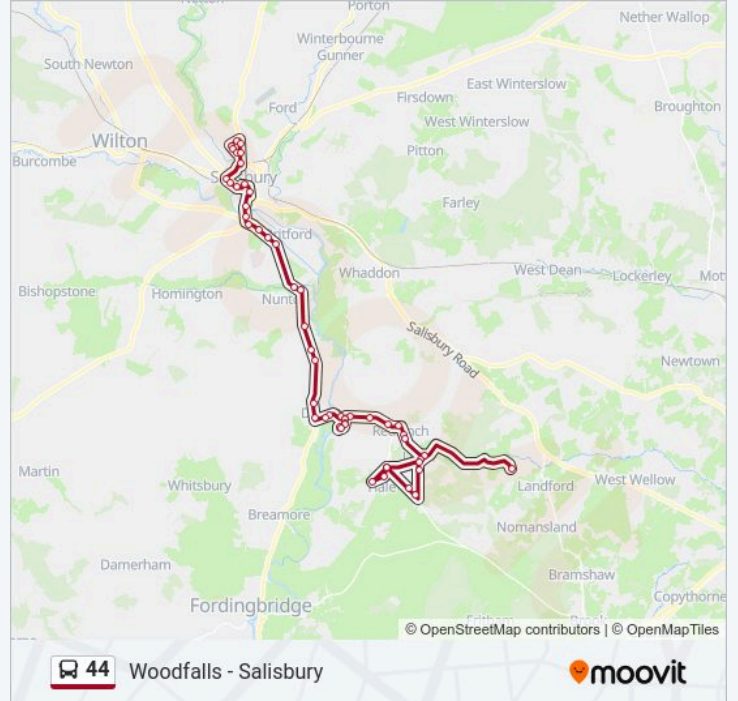

Sunday	Not Operational
Monday	15:57
Tuesday	15:57
Wednesday	15:57
Thursday	15:57
Friday	15:57
Saturday	Not Operational

44 bus Info

Direction: Hampton

Stops: 51

Trip Duration: 78 min

Line Summary:

Bodenham Turn, Nunton
Bus Shelter, Bodenham
Matrimony Farmhouse, Nunton
Bus Shelter, Charlton All Saints
Warrens Lane, Charlton All Saints
Industrial Estate, Downton
The Bull, Downton
Co-Op, Downton
Green Lane, Downton
Church Hatch, Downton
Wooden Spoon, Downton
Surgery, Downton
Saxon Meadow, Downton
Moot Close, Downton
Surgery, Downton
Wooden Spoon, Downton
The Sidings, Downton
Ashley Grange, Downton
Morgans Vale Corner, Morgans Vale
Princes Hill, Redlynch
Quavey End, Redlynch
Goggs Lane, Redlynch
St Mary's Church, Lover
St Mary's Close, Lover
Loosehanger, Lover
Oakdean, Bohemia
Mays Firs, North Charford
Mount Pleasant Farm, North Charford
Woodfalls Cross, North Charford
Brook Heath, Hatchet Green
Hale Village Green, Hatchet Green
Woodfalls Cross, North Charford

Direction: Morgans Vale

46 stops

[VIEW LINE SCHEDULE](#)

- Blue Boar Row, Salisbury
- Brown Street, Salisbury
- St Osmunds School, Salisbury
- New Bridge Road, Salisbury
- Bp Garage, Salisbury
- Longhill Drive, Salisbury
- Viking Way, Salisbury
- Rowbarrow, Salisbury
- Oak Tree Field, Odstock
- District Hospital, Salisbury
- District Hospital, Salisbury
- District Hospital, Salisbury
- District Hospital, Salisbury
- Cross Roads, Odstock
- Junior School, Odstock
- Radnor Arms, Nunton
- Bodenham Turn, Nunton
- Bus Shelterl, Bodenham
- Matrimony Farmhouse, Nunton
- Bus Shelter, Charlton All Saints
- Warrens Lane, Charlton All Saints
- Industrial Estate, Downton
- The Bull, Downton
- Co-Op, Downton
- Green Lane, Downton
- Church Hatch, Downton
- Wooden Spoon, Downton
- Surgery, Downton

44 bus Info

Direction: Morgans Vale

Stops: 46

Trip Duration: 51 min

Line Summary:

Saxon Meadow, Downton

Moot Close, Downton

Surgery, Downton