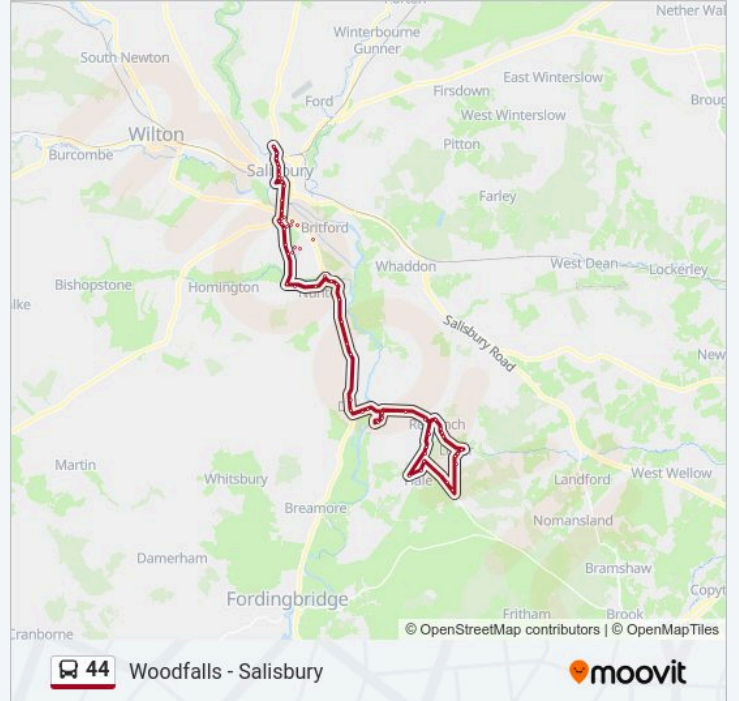

Use the Moovit App to find the closest 44 bus station near you and find out when is the next 44 bus arriving.

Direction: Downton

17 stops

[VIEW LINE SCHEDULE](#)

Morgans Vale Corner, Morgans Vale

St Birinus Road, Woodfalls

Slab Lane, Woodfalls

Pineview Close, Woodfalls

Woodfalls Cross, North Charford

Direction: Salisbury

55 stops

[VIEW LINE SCHEDULE](#)

Morgans Vale Corner, Morgans Vale

St Birinus Road, Woodfalls

Bodenham Turn, Nunton

Radnor Arms, Nunton

Junior School, Odstock

Cross Roads, Odstock

District Hospital, Salisbury

Oak Tree Field, Odstock

Rowbarrow, Salisbury

Lime Kiln Way, Salisbury

Ridings Mead, Salisbury

Harnham Junction, Salisbury

New Bridge Road, Salisbury

St Osmunds School, Salisbury

Catherine Street, Salisbury

New Canal, Salisbury

Tesco, Salisbury

Whites, Salisbury