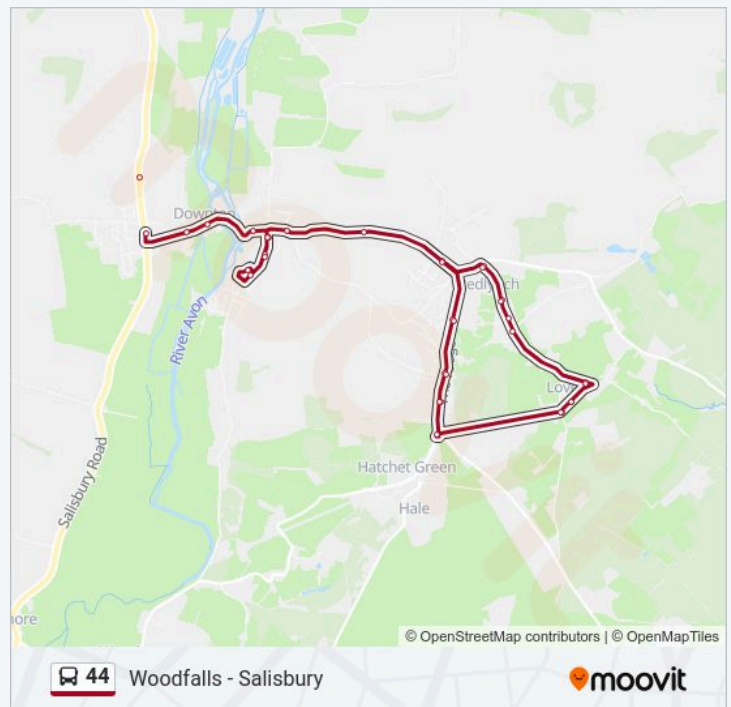

Direction: Morgans Vale

46 stops

[VIEW LINE SCHEDULE](#)

- Blue Boar Row, Salisbury
- Brown Street, Salisbury
- St Osmunds School, Salisbury
- New Bridge Road, Salisbury
- Bp Garage, Salisbury
- Longhill Drive, Salisbury
- Viking Way, Salisbury
- Rowbarrow, Salisbury
- Oak Tree Field, Odstock
- District Hospital, Salisbury
- District Hospital, Salisbury
- District Hospital, Salisbury
- District Hospital, Salisbury
- Cross Roads, Odstock
- Junior School, Odstock
- Radnor Arms, Nunton
- Bodenham Turn, Nunton
- Bus Shelterl, Bodenham
- Matrimony Farmhouse, Nunton
- Bus Shelter, Charlton All Saints
- Warrens Lane, Charlton All Saints
- Industrial Estate, Downton
- The Bull, Downton
- Co-Op, Downton
- Green Lane, Downton
- Church Hatch, Downton
- Wooden Spoon, Downton
- Surgery, Downton

44 bus Info

Direction: Morgans Vale

Stops: 46

Trip Duration: 51 min

Line Summary:

Saxon Meadow, Downton

Moot Close, Downton

Surgery, Downton