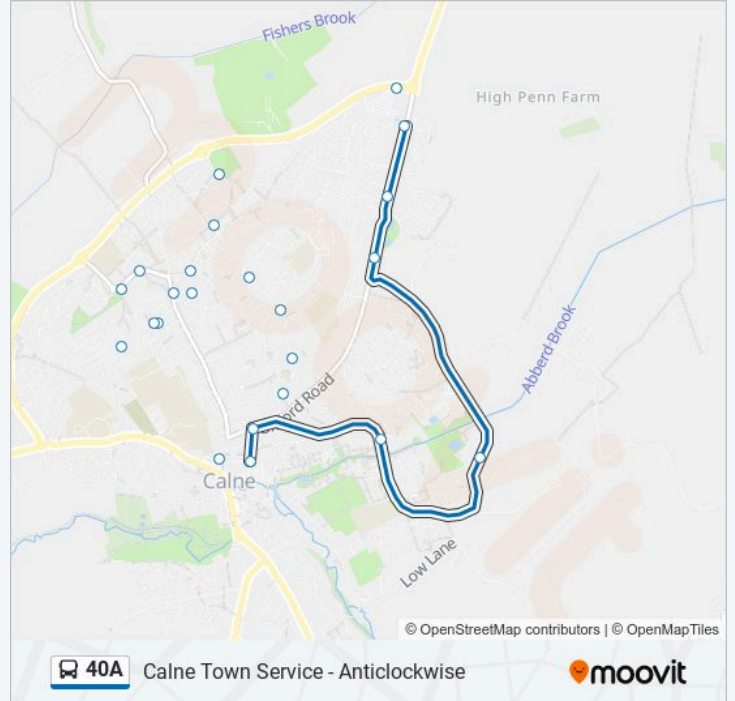

 **40A**

Calne Town Service - Anticlockwise

[Get The App](#)

The 40A bus line Calne Town Service - Anticlockwise has one route. For regular weekdays, their operation hours are:

(1) Calne: 07:10 - 18:30

Use the Moovit App to find the closest 40A bus station near you and find out when is the next 40A bus arriving.

Direction: Calne

23 stops

[VIEW LINE SCHEDULE](#)

Sainsburys, Calne
The Pippin, Calne
Prince Charles Drive, Calne
Gregor Drive, Calne
Dog And Partridge, Calne
Porte Marsh Industrial Estate, Calne
Tesco, Calne
Tesco, Calne
Stickleback Road, Calne
Beverbrook Lane, Calne
Zander Road, Calne
Fishers Brook Health Centre, Calne
Isis Close, Calne
Jenny Wren, Calne
Northend, Calne
Braemor Road, Calne
Northend, Calne
Newcroft Road, Calne
Ridgemean, Calne
Lockett Way, Calne
Warren Crescent, Calne

Direction: Calne

Stops: 23

Trip Duration: 25 min

Line Summary:

Bryans Close Road, Calne

Sainsburys, Calne

40A bus time schedules and route maps are available in an offline PDF at moovitapp.com. Use the Moovit App to see live bus times, train schedule or subway schedule, and step-by-step directions for all public transit in South West.

© 2024 Moovit - All Rights Reserved